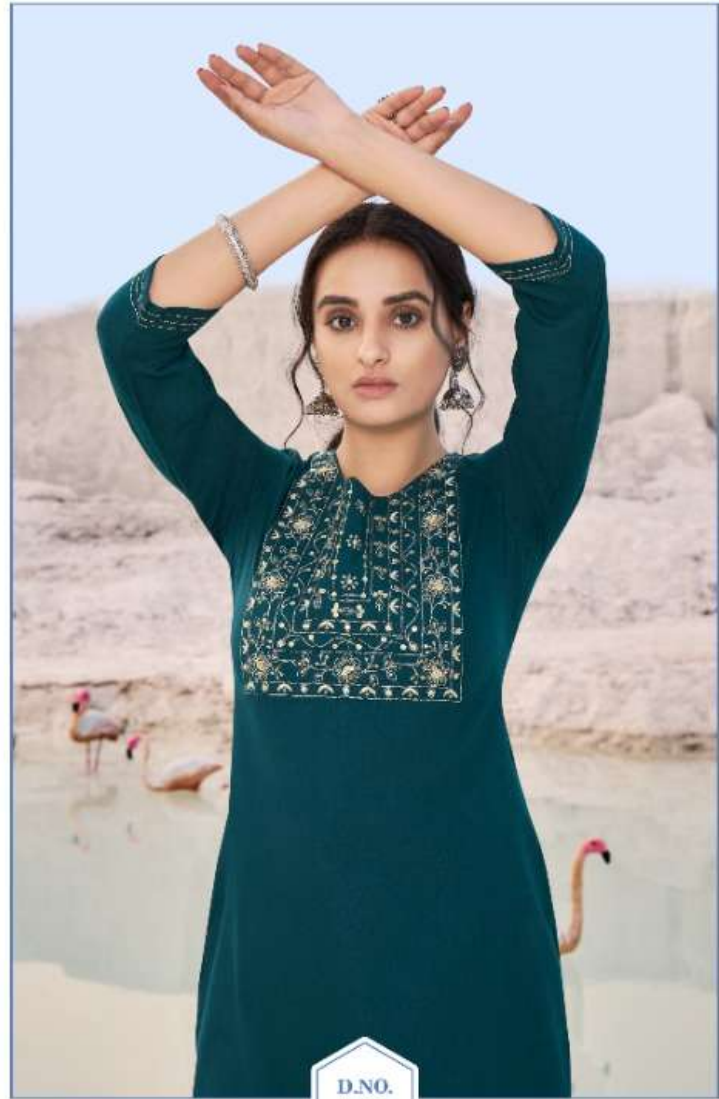

Kalaroop
SHAHI

Sophistication
And style

It is for women of today, who prefer to make a statement wherever she steps out.

D.NO.
12925

D.NO.
12926

Bright colors

is one of the newest fashion statement of the season and royal prints give fashion a more colorful and exotic effect

Bright colors

is one of the strongest fashion statements of the season and bold prints give fashion a more
casual and exotic effect

D.NO.
12932

D.NO.
12930

Sophistication
And style

It is for women of today, who prefer to make statement whenever she steps out.