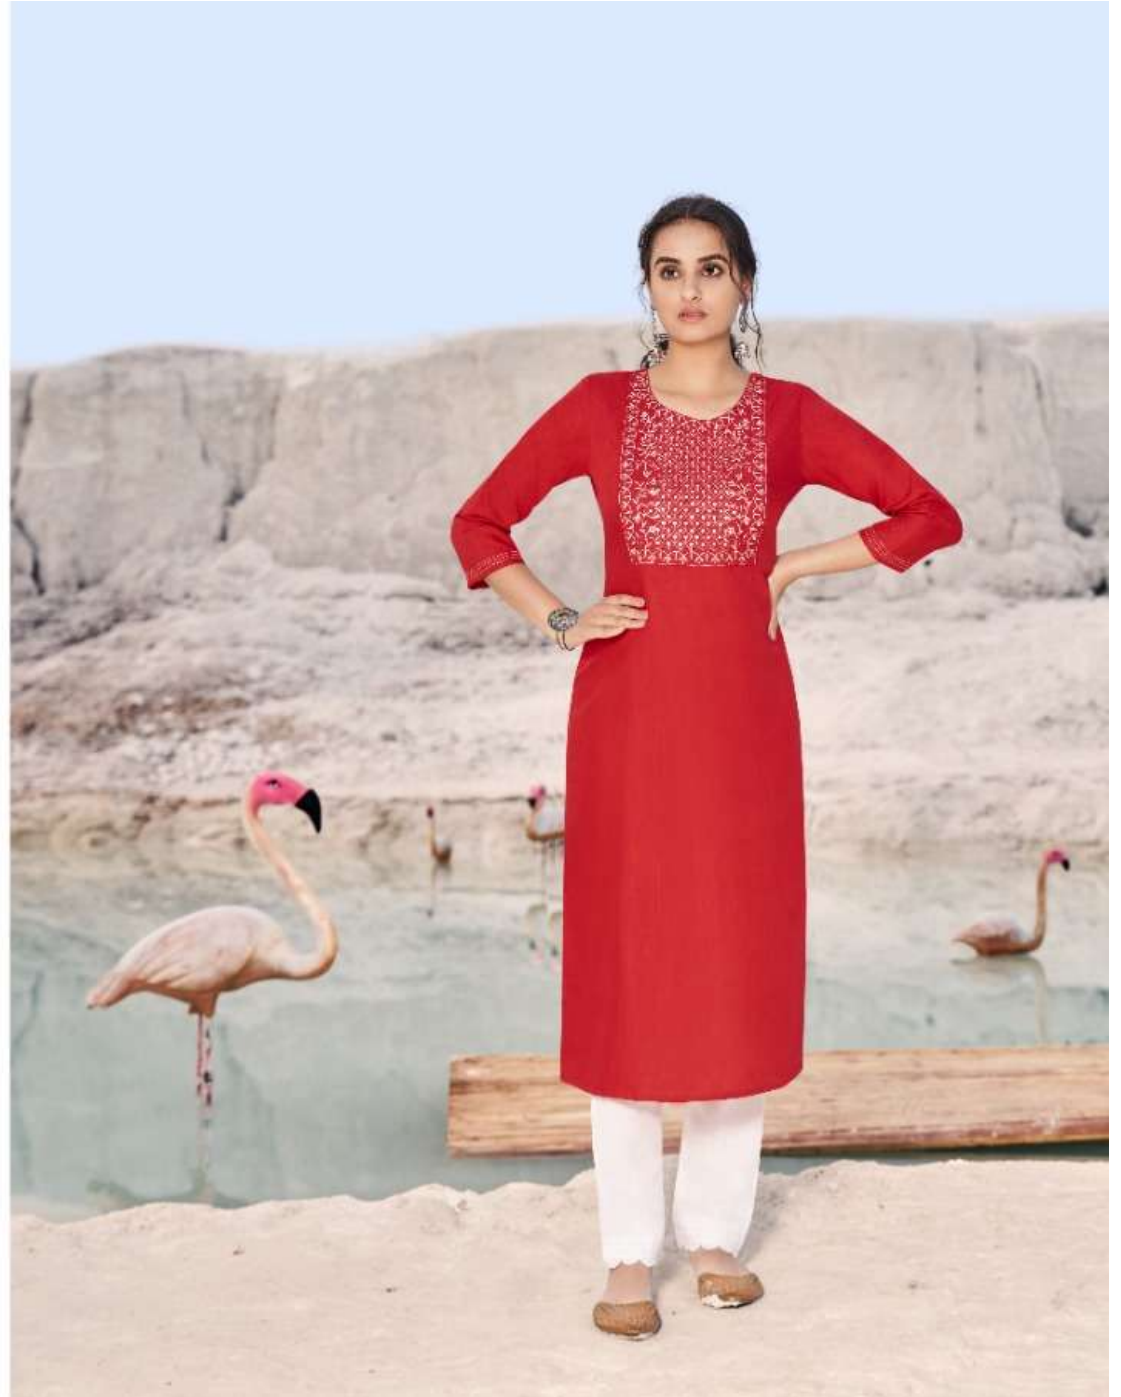

Kalaroop
SHAHI

Sophistication
And style

It is for women of today, who prefer to make a statement wherever she steps out.

D.NO.
12925

D.NO.
12926

Bright colors

is one of the newest fashion statement of the season and royal prints give fashion a more colorful and exotic effect

Bright colors

is one of the strongest fashion statements of the season and bold prints give fashion a more
casual and exotic effect

D.NO.
12932

D.NO.
12930

Sophistication
And style

It is for women of today, who prefer to make statement whenever she steps out.