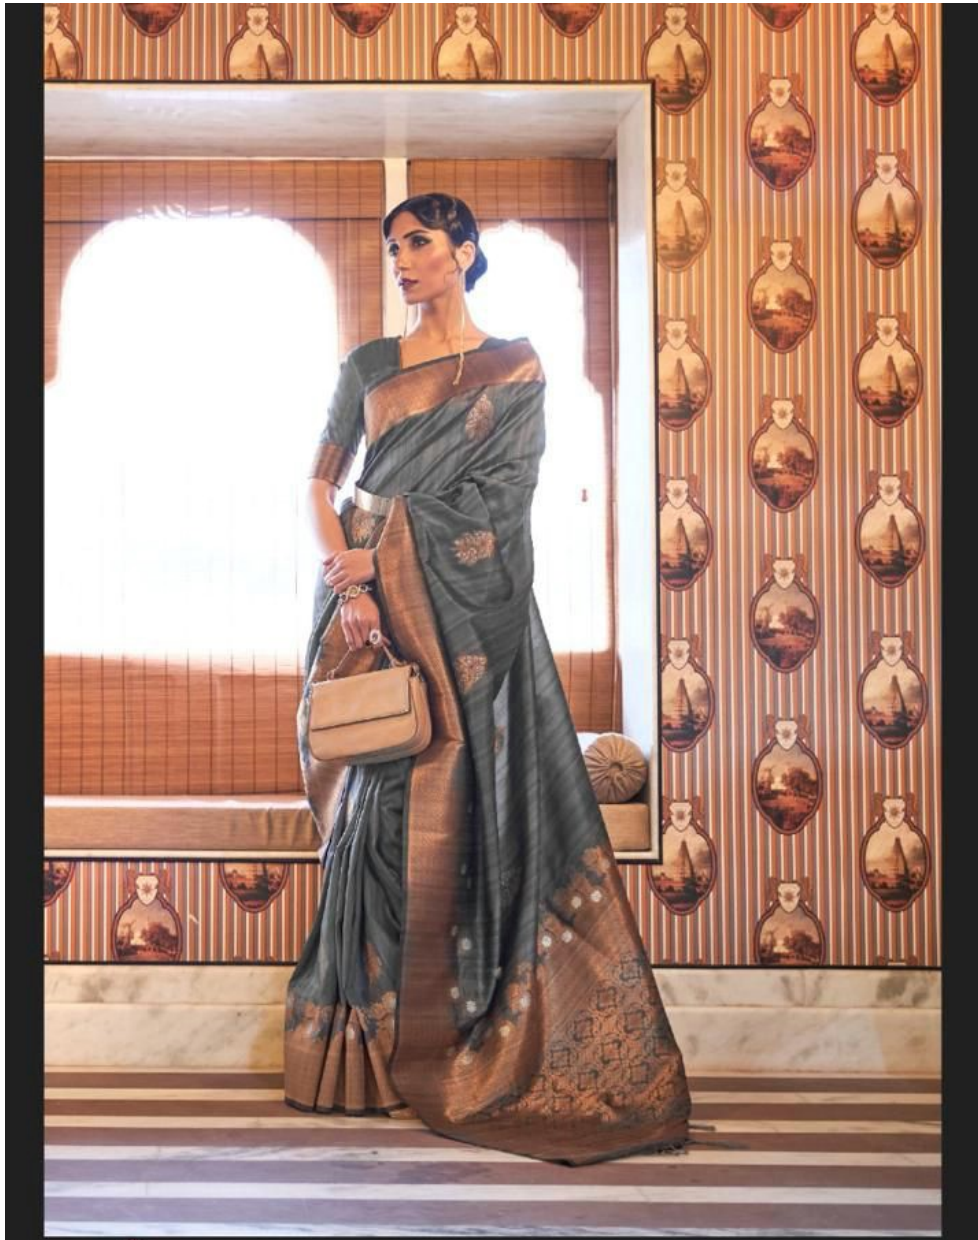

RAJTEX
and more

TEXTILE DEAL

KEVLIN SILK

ESSAR SILK COPPER ZARI WEAVING

239005