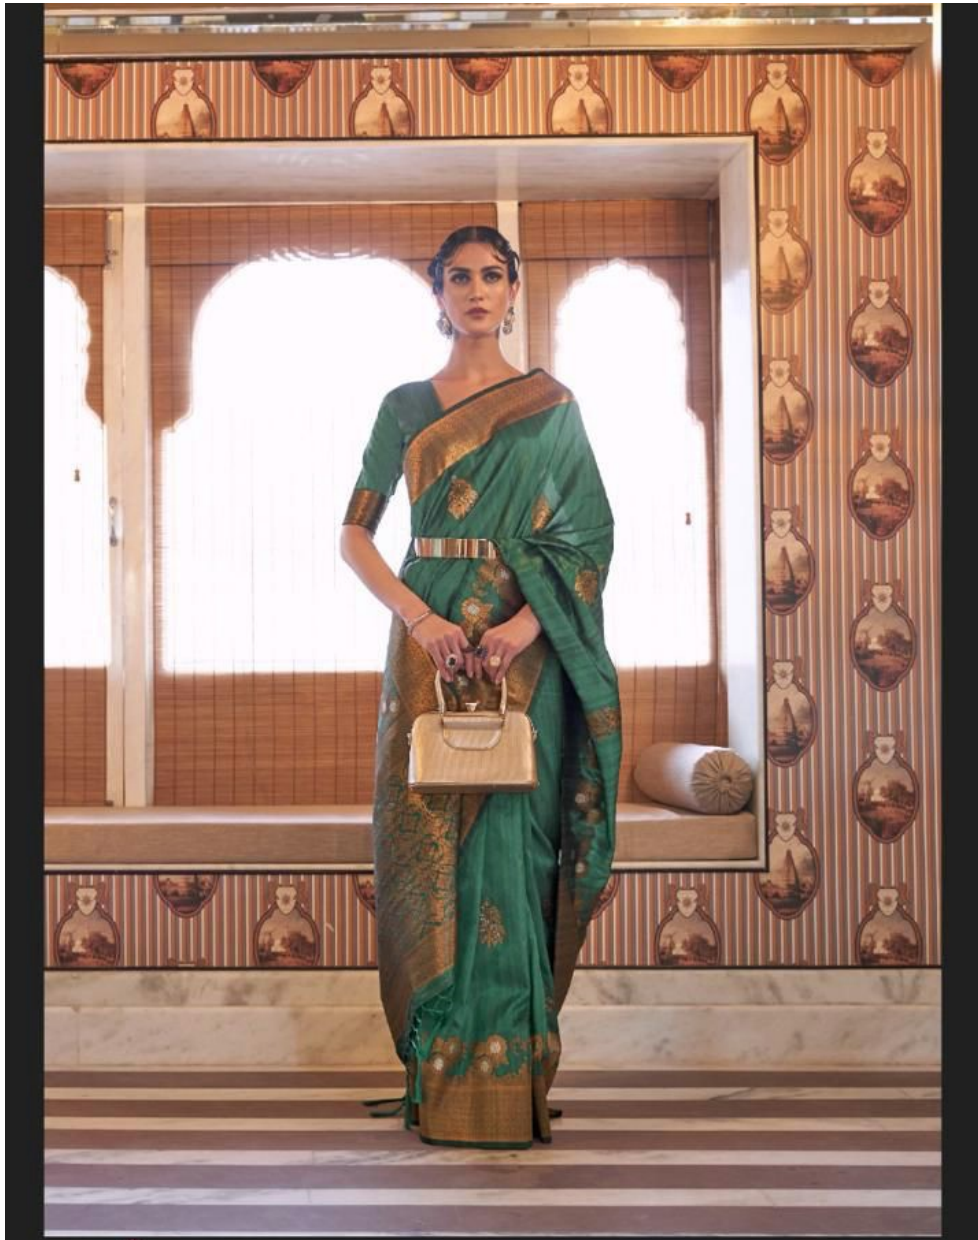

RAJTEX
anderson

TEXTILE DEAL

KEVLIN SILK

ESSAR SILK COPPER ZARI WEAVING

239006