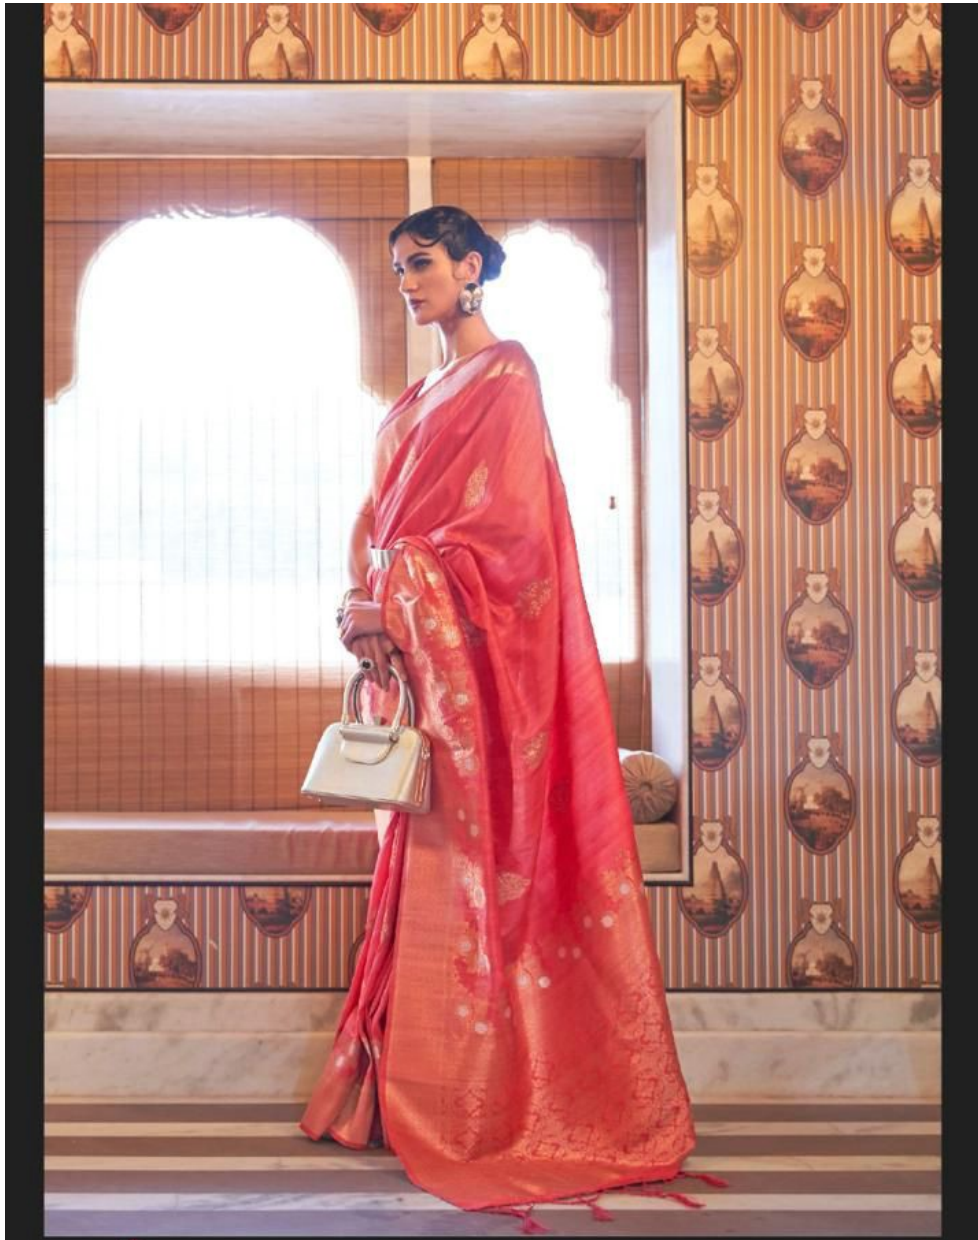

RAJTEX
Indigen

TEXTILE DEAL

KEVLIN SILK

ESSAR SILK COPPER ZARI WEAVING

2 3 9 0 0 4