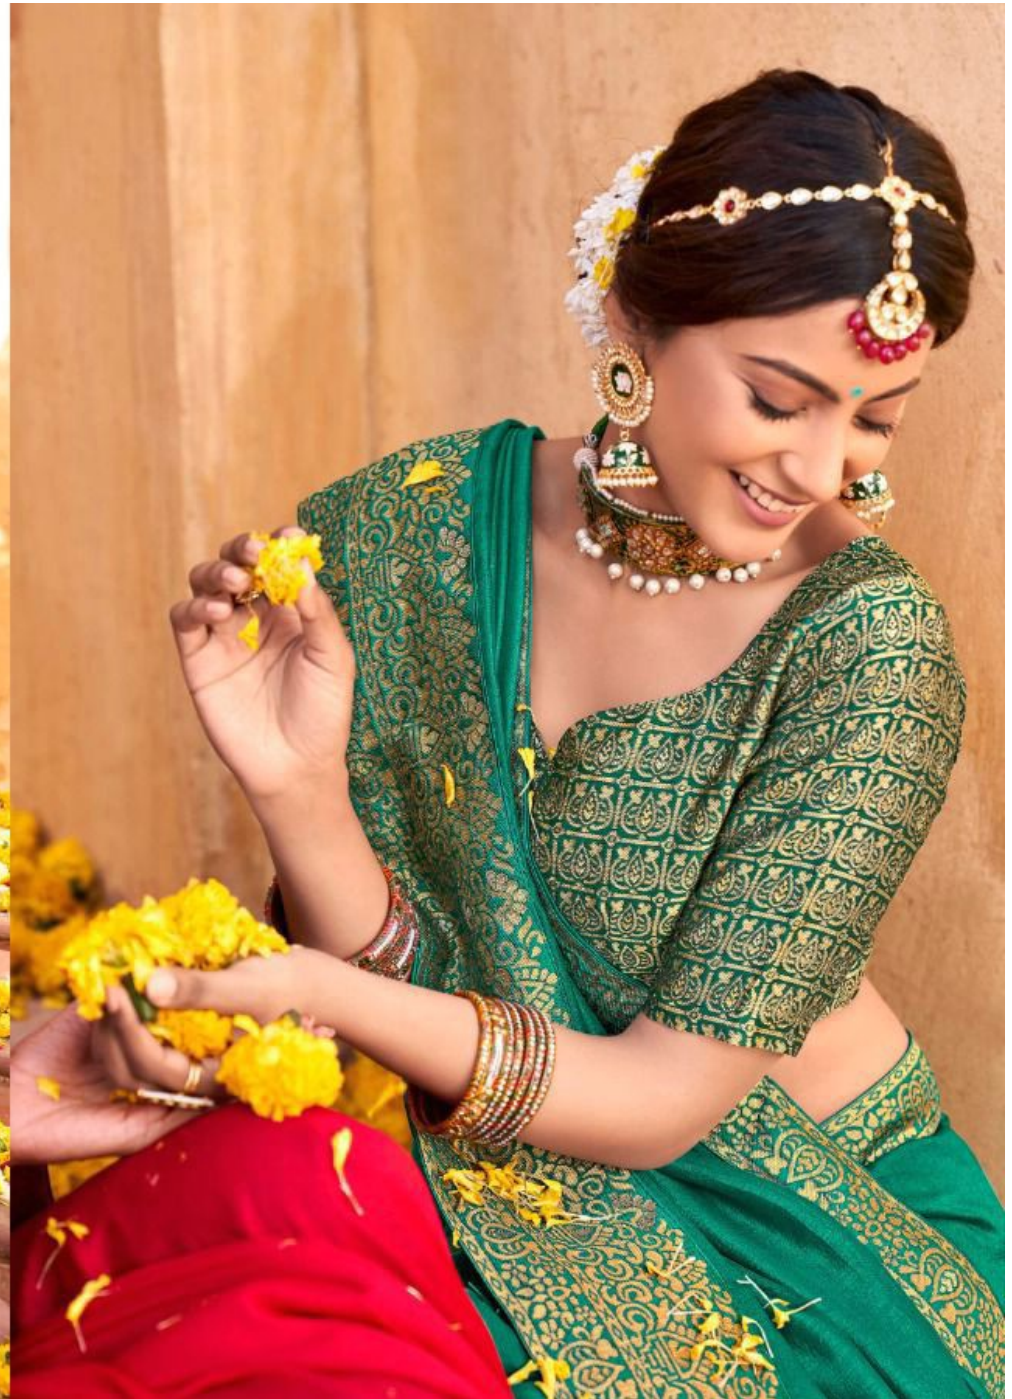

RIGHT WOMEN
DESIGNER

Nalli Silk
vol-2

81642

TEXTILE DEAL

81644

TEXTILE DEAL

81645

TEXTILE DEAL