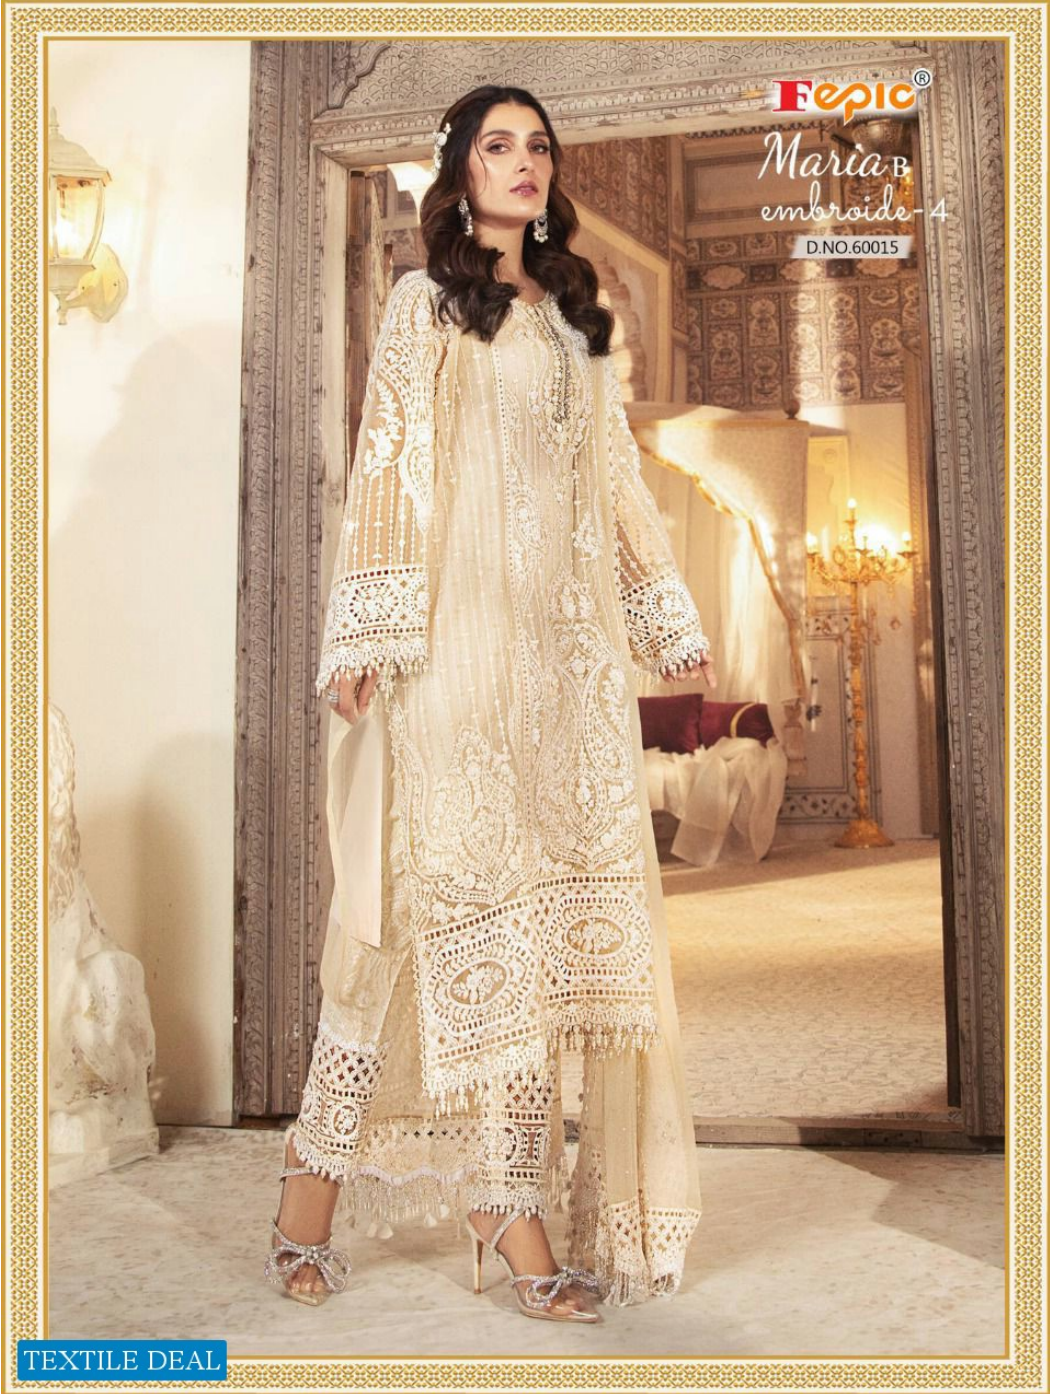

D.NO.60015

Maria B
TEXTILE DEAL
- 4

Epic®

Maria B
embroide-4

D.NO.60015

TEXTILE DEAL

Fepic®

WASHING INTRUCTIONS