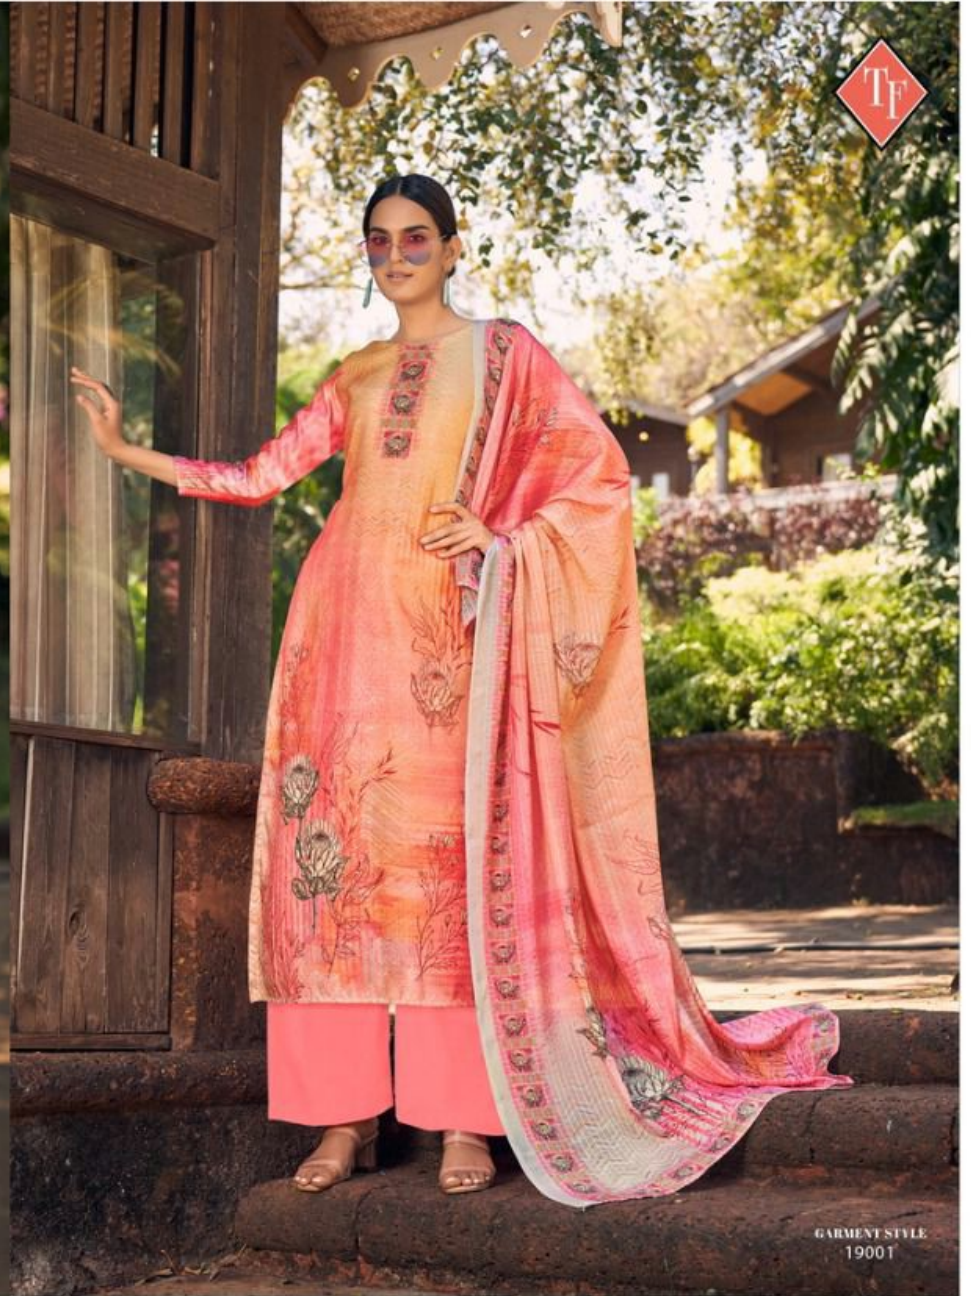

TANISHK
Fashion

ZEEVA

TEXTILE DEAL

GARMENT STYLE
19003

TEXTILE DEAL

GARMENT STYLE
19006

TEXTILE DEAL

GARMENT STYLE
19004

GARMENT STYLE
19002

TEXTILE DEAL

TEXTILE DEAL

TEXTILE DEAL

**HANTE
INTERPRETATIONS**

Traditional Yet Modern
the perfect mix of modern and ethnic. all you have to do choose your favourite.

TEXTILE DEAL

GARMENT STYLE
19001