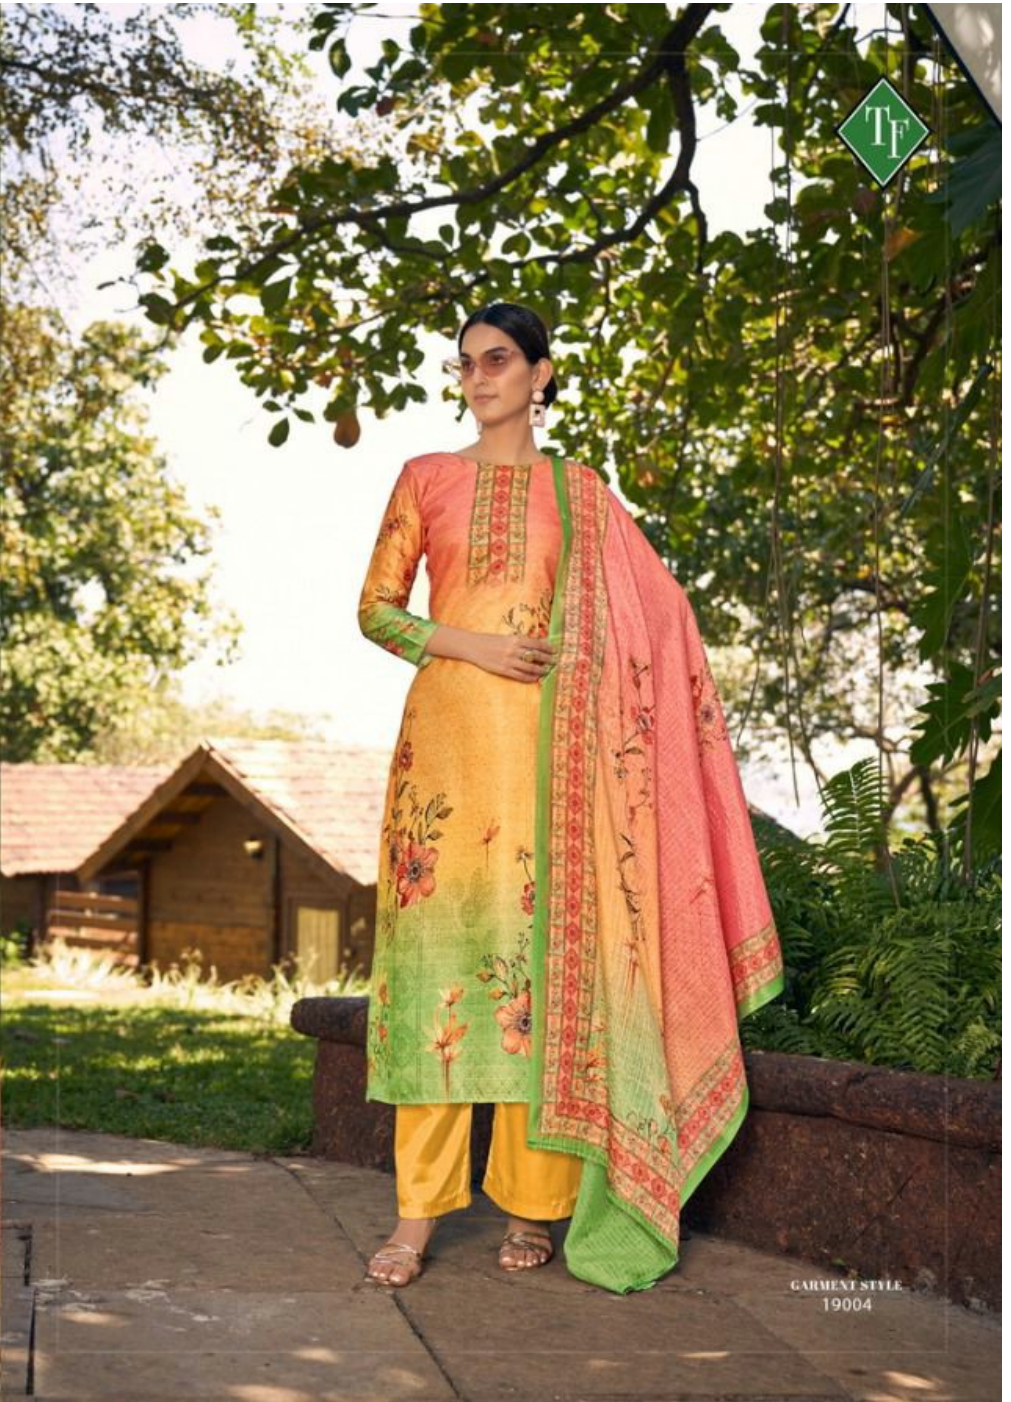

TANISHK
Fashion

ZEEVA

TEXTILE DEAL

GARMENT STYLE
19003

TEXTILE DEAL

GARMENT STYLE
19006

TEXTILE DEAL

GARMENT STYLE
19004

GARMENT STYLE
19002

TEXTILE DEAL

TEXTILE DEAL

TEXTILE DEAL

**HANTE
INTERPRETATIONS**

Traditional Yet Modern
the perfect mix of modern and ethnic. all you have to do choose your favourite.

TEXTILE DEAL

GARMENT STYLE
19001