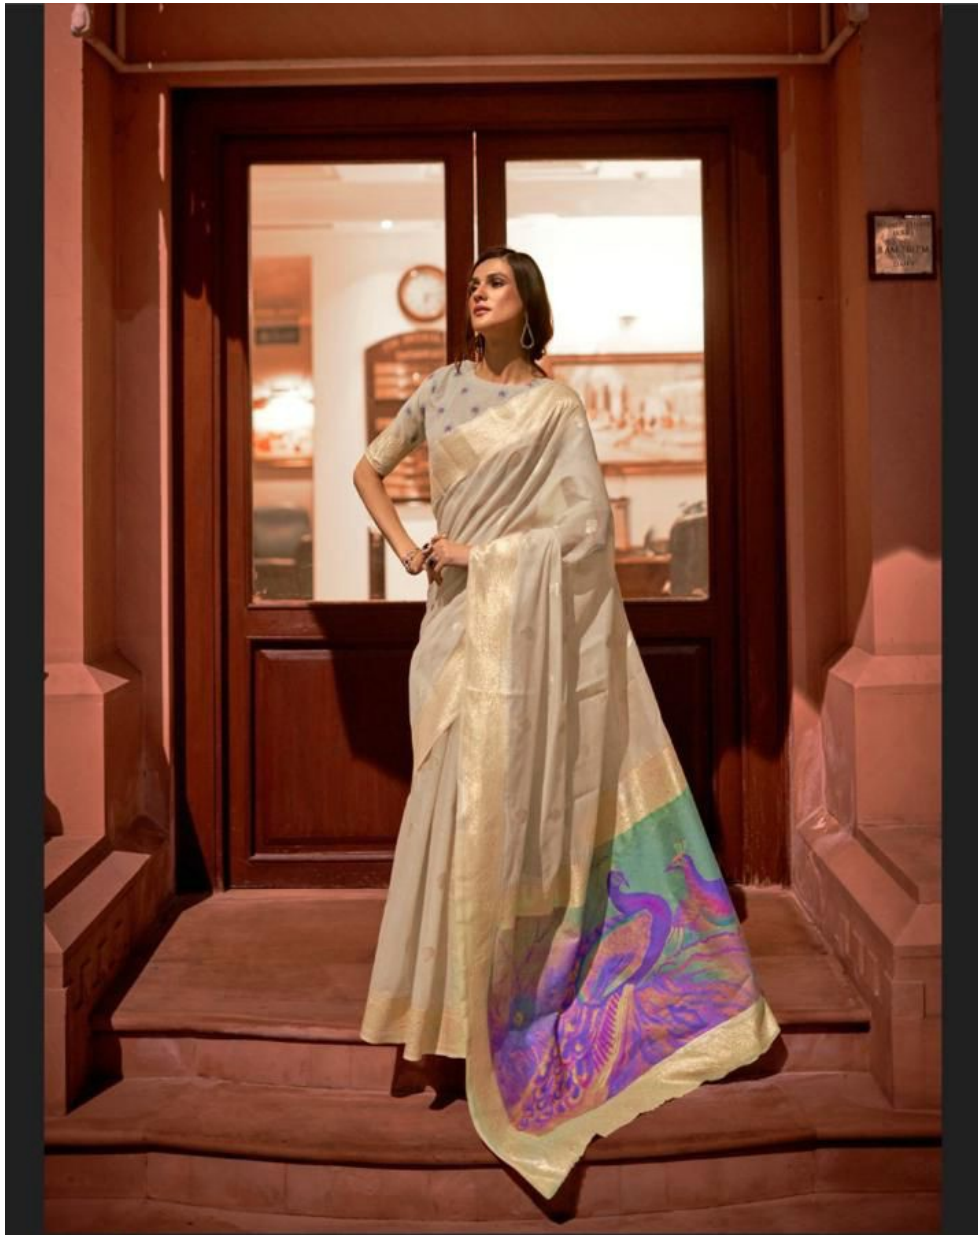

TEXTILE DEAL

KSWARA SILK

234001

TEXTILE DEAL

TEXTILE DEAL

RAJTEX
India

TEXTILE DEAL

KSWARA SILK