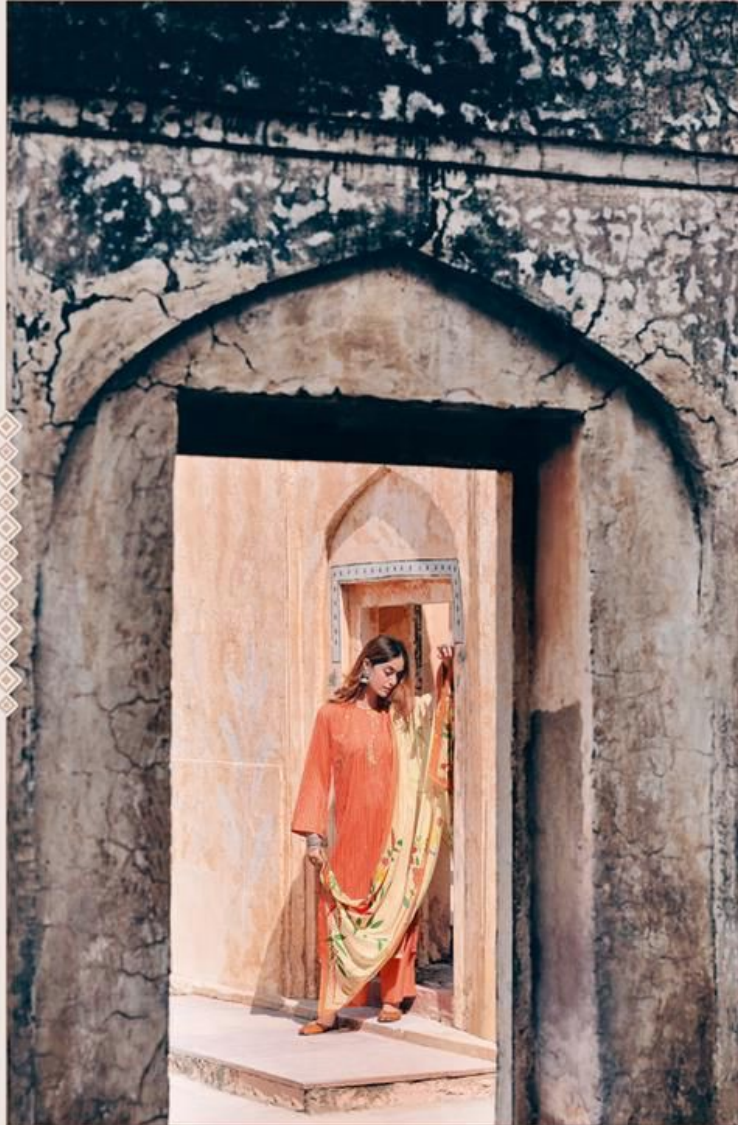

TEXTILE DEAL