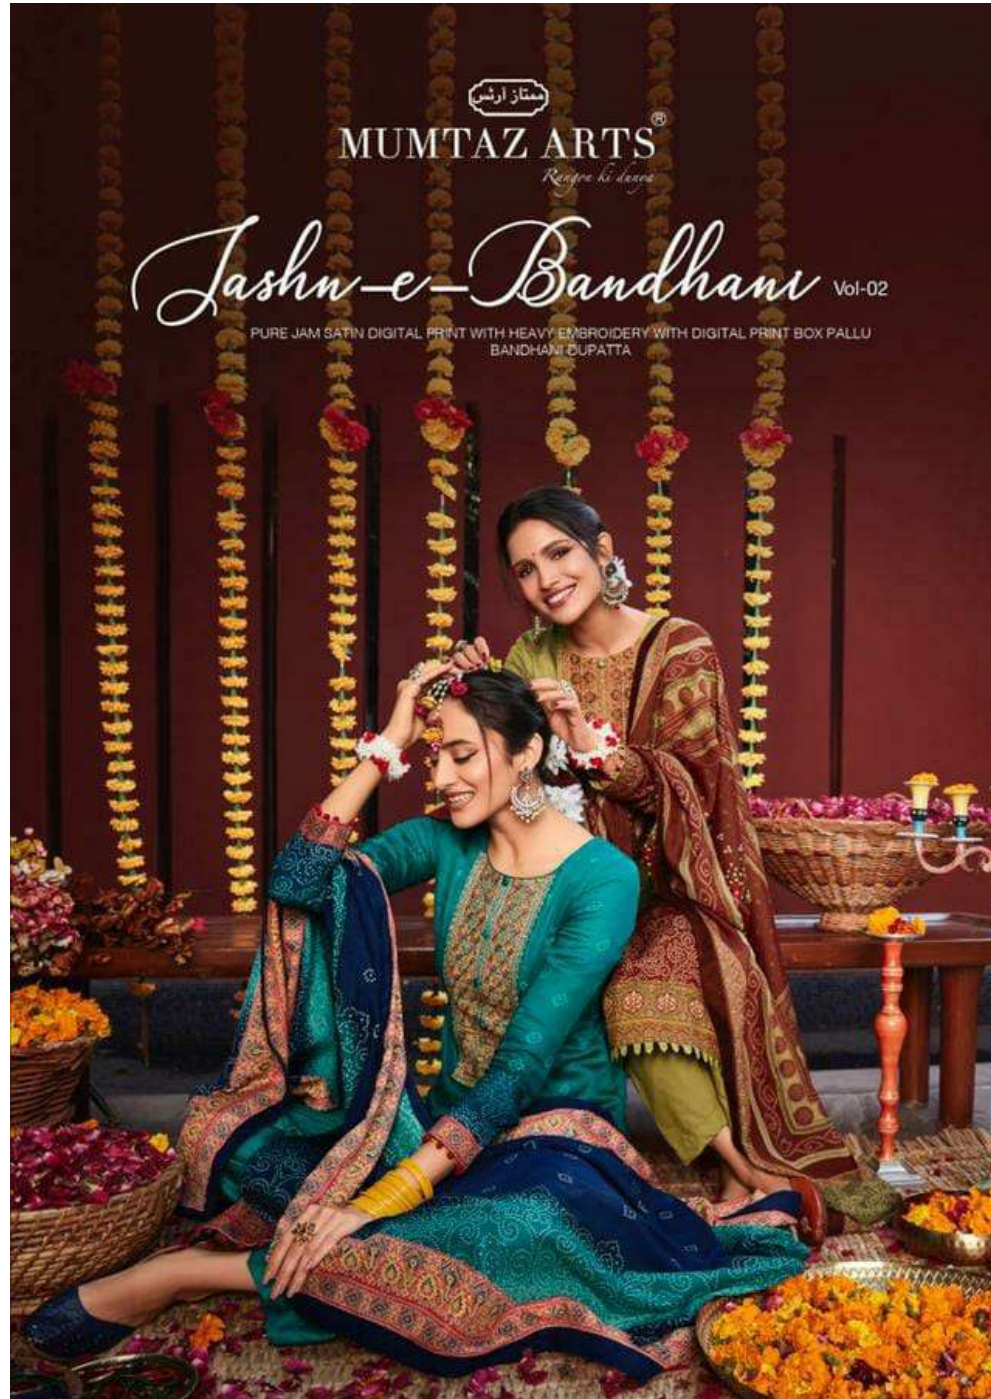

# Jashn-e-Bandhani Vol-02

PURE JAM SATIN DIGITAL PRINT WITH HEAVY EMBROIDERY WITH DIGITAL PRINT BOX PALLU  
BANDHANI DUPATTA

ممتاز آرٹس  
MUMTAZ ARTS®  
Khyber Pakhtunkhwa

Jashn-e-Bandhani

6001

Jashn-e-Bandhani