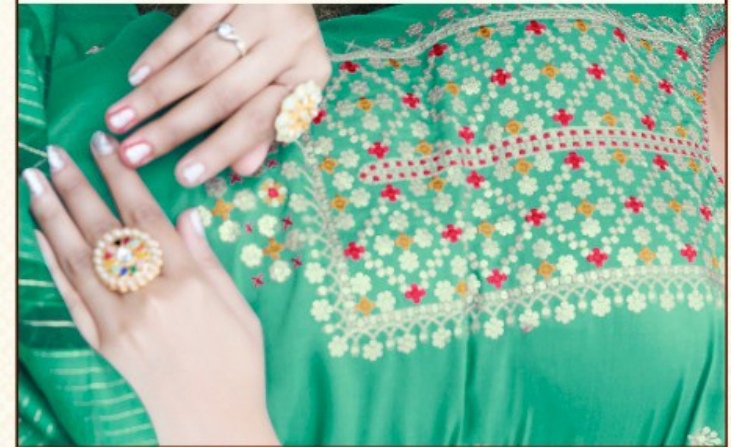

TEXTILE DEAL

1005

1006

TEXTILE DEAL

Classic trend

ARDHANGINI presents classic trends for your stylish everyday.

1004

1001

BOTTOM
PURE REYON
(CUT: 03:00 APX)

DUPATTA
FANCY VISCOSE WITH
FOUR SIDE LACE & TASSELS
(CUT: 02:25 APX)

TEXTILE DEAL