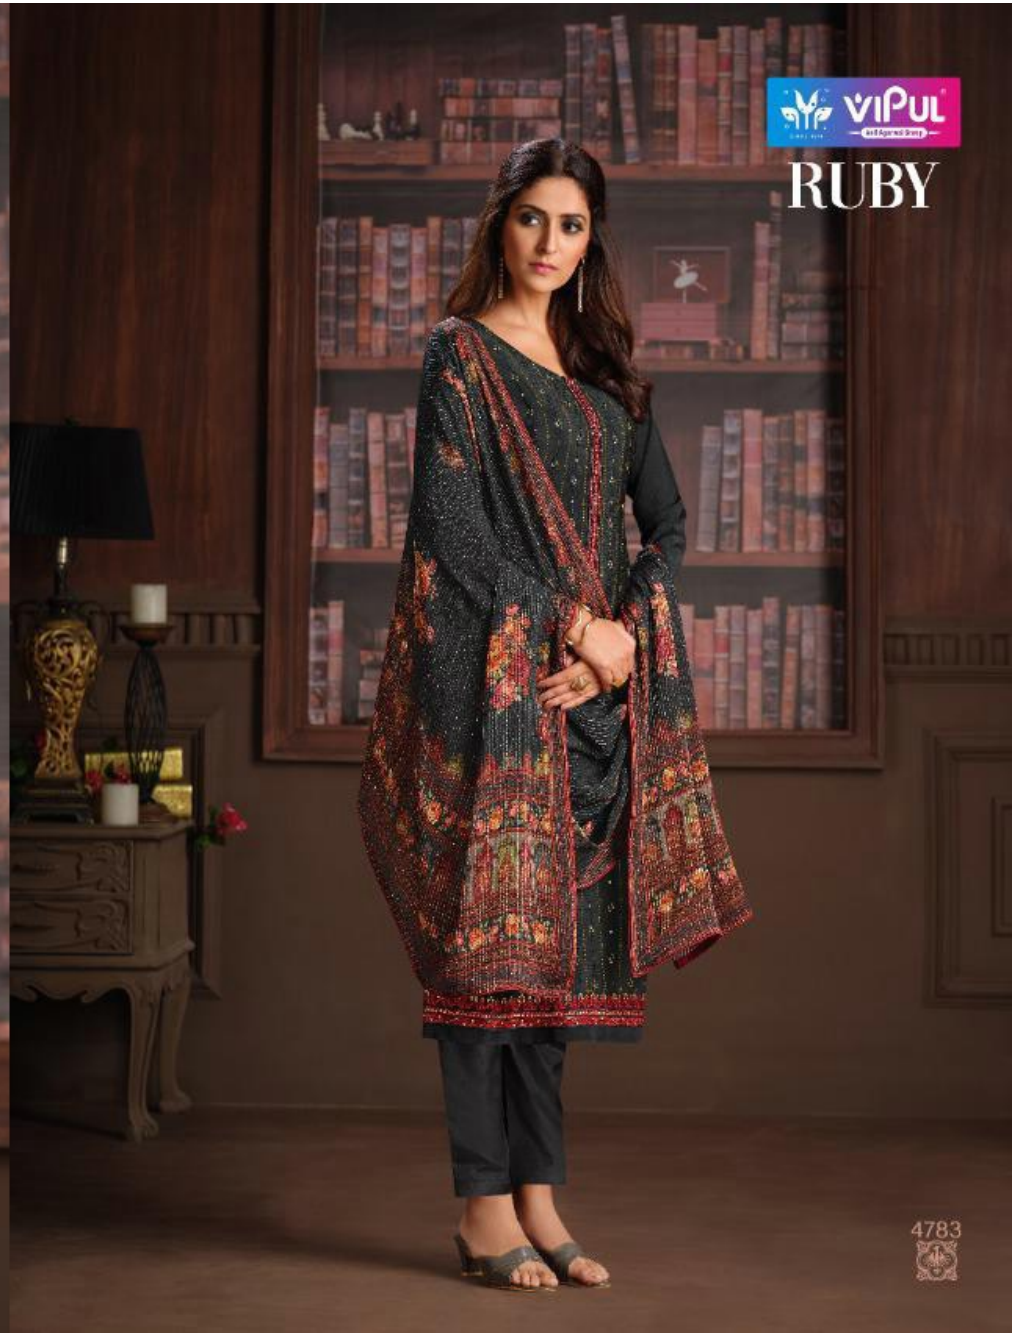

RUBY

TEXTILE DEAL

 **VIPUL**
EST. 1988

RUBY

4783

VIPUL
— 60% Cotton —

RUBY

TEXTILE DEAL

4782

VIPUL
— 60 April 2018 —

RUBY

TEXTILE DEAL

4781

 **VIPUL**
Real Apparel. Every.

RUBY

TEXTILE DEAL