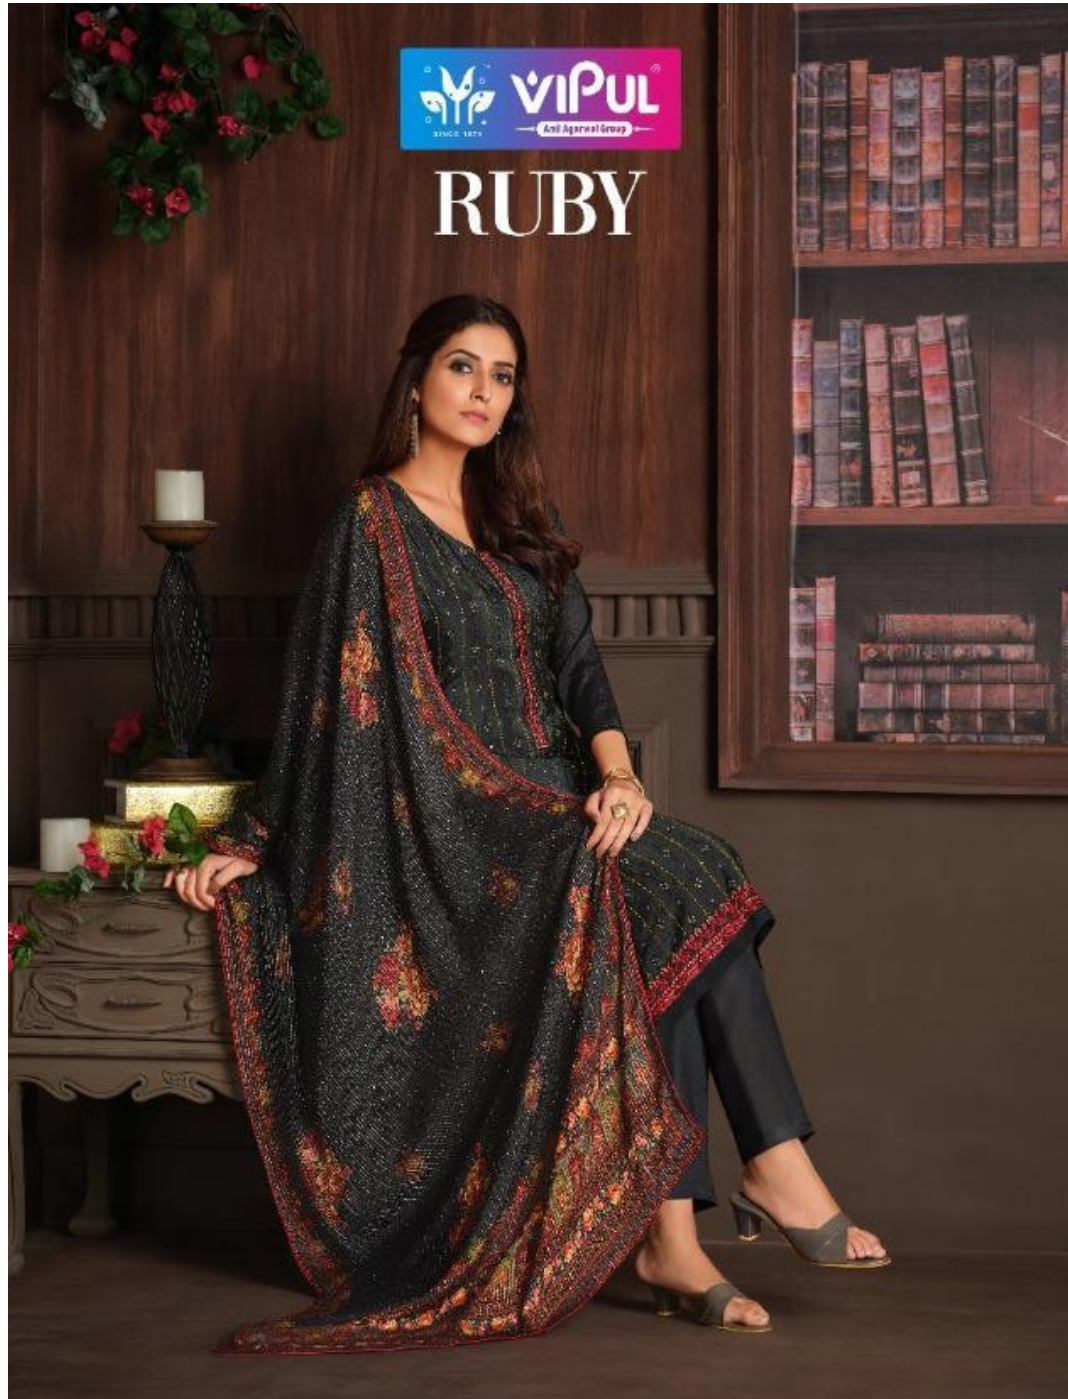

RUBY

TEXTILE DEAL

 **VIPUL**
EST. 1988

RUBY

4783

VIPUL
— 60% Cotton —

RUBY

TEXTILE DEAL

4782

VIPUL
— 60 April 2018 —

RUBY

TEXTILE DEAL

4781

 **VIPUL**
Real Apparel. Every.

RUBY

TEXTILE DEAL