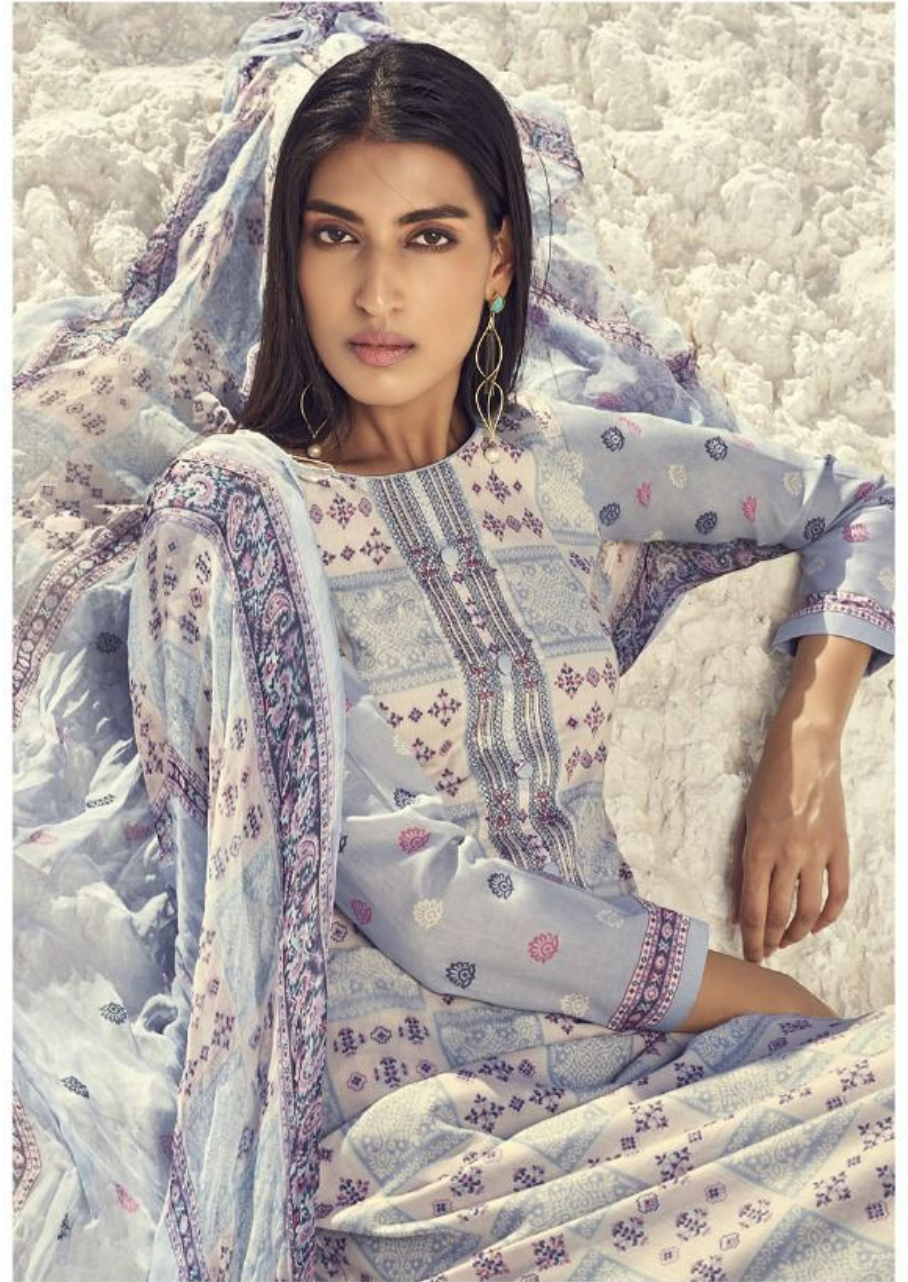

TEXTILE DEAL

TEXTILE DEAL

A woman with long dark hair, wearing an orange and floral saree, is walking on a rocky shore. Her shadow is cast on the rocks. The background is a vast, calm sea under a clear sky. The overall mood is serene and elegant.