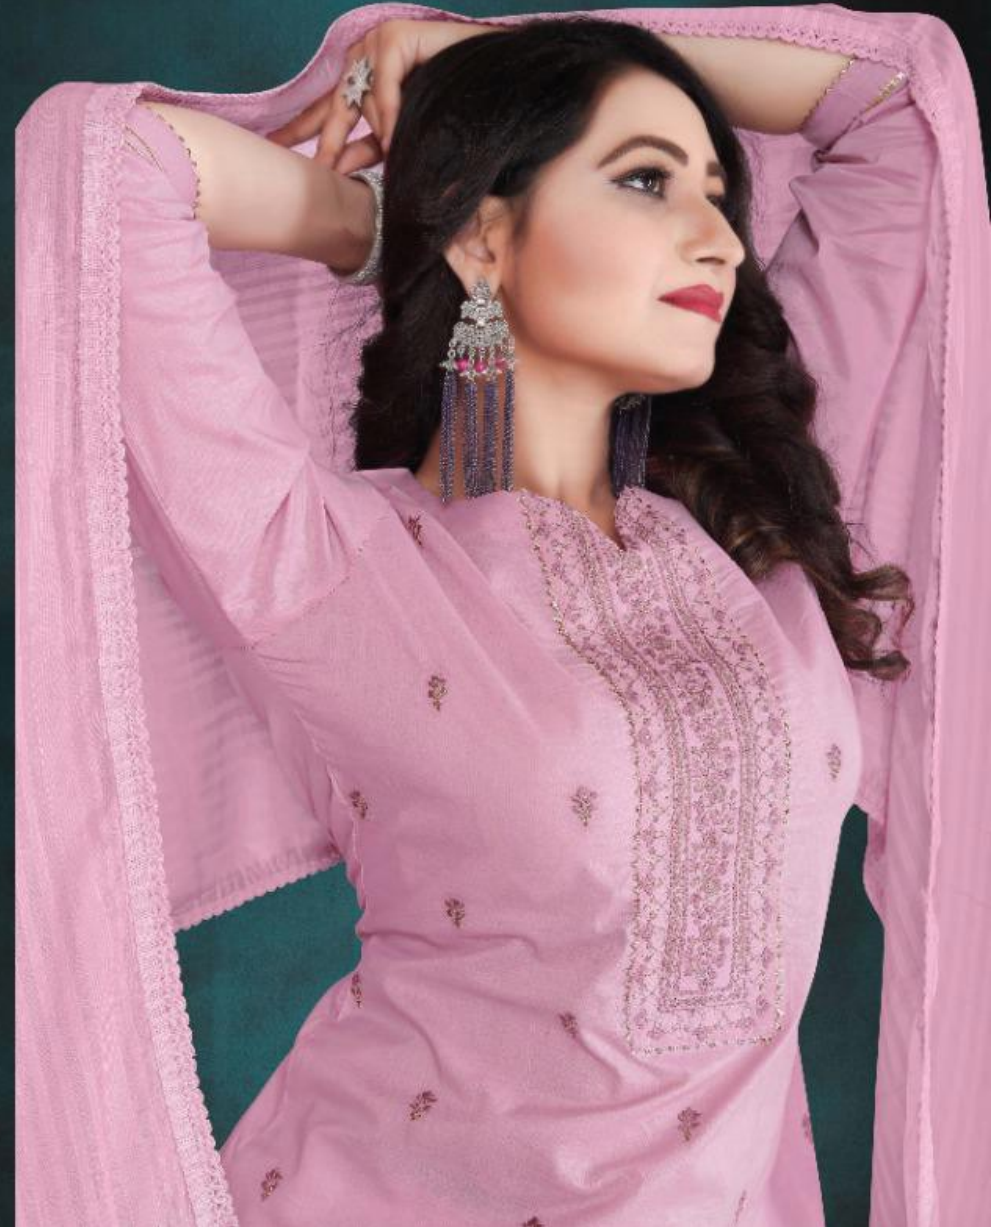

VISHI Creation

Rohini

TEXTILE DEAL

VISHI Creation

D.no-4004

TEXTILE DEAL

LUXURIOUS Allure

Delicate embroidery gives our
sarees an alluring look in
the brand new collection.
Soft in the most LUXURIOUS
shades of summer, giving
our LUXURIOUS

VISHI Creation

D.no-4002

TEXTILE DEAL

4001

4002

4003

4004

4005