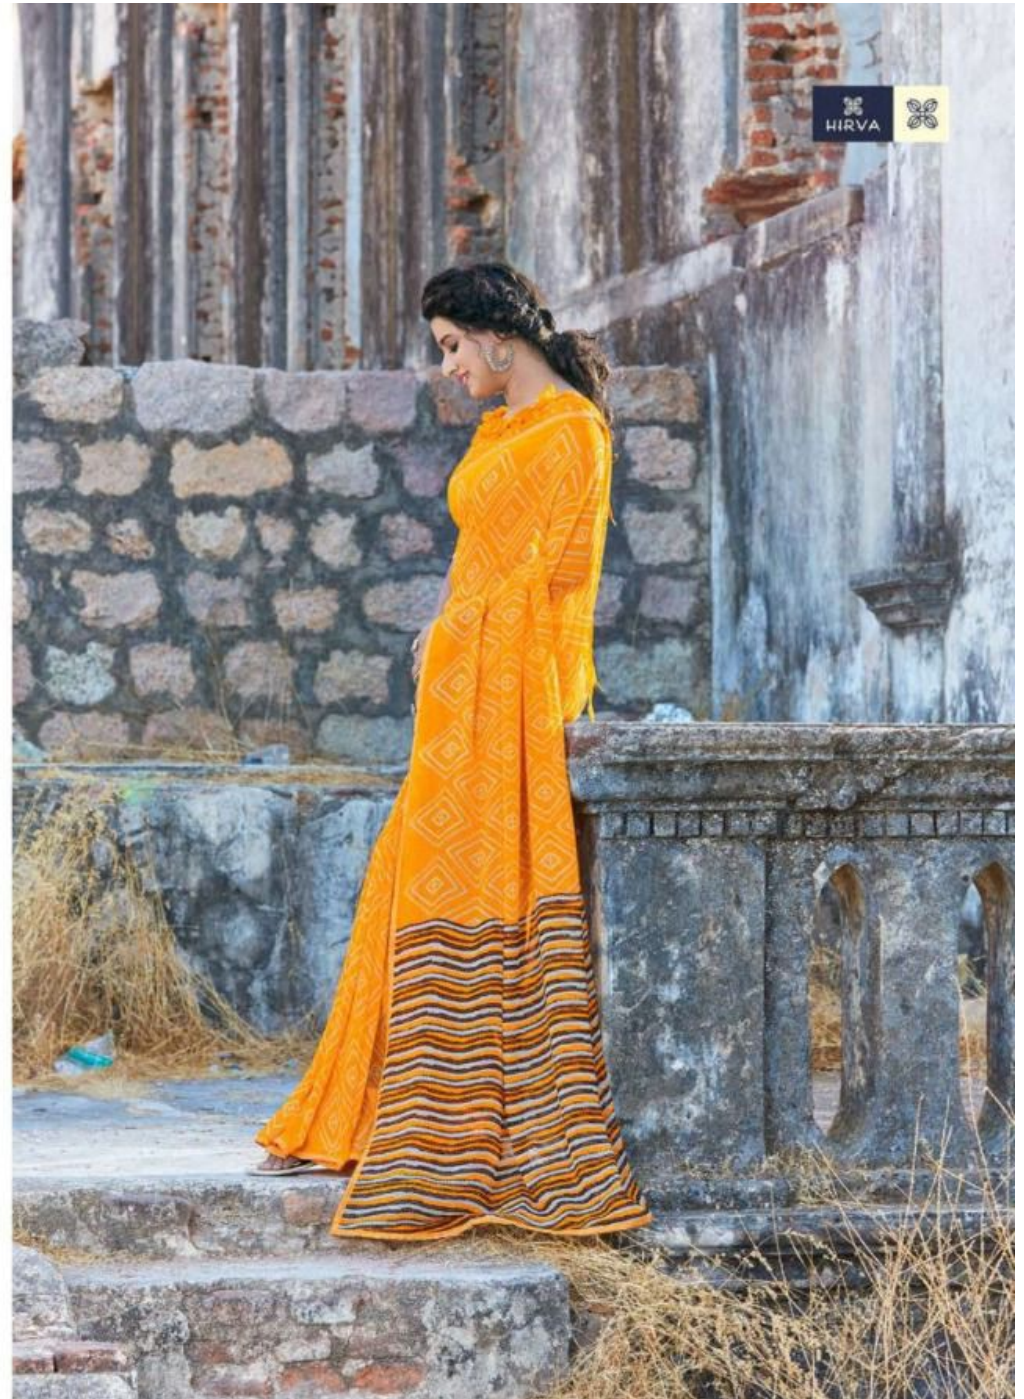

CELEBRATING LIFE

2701

TEXTILE DEAL

HIRVA