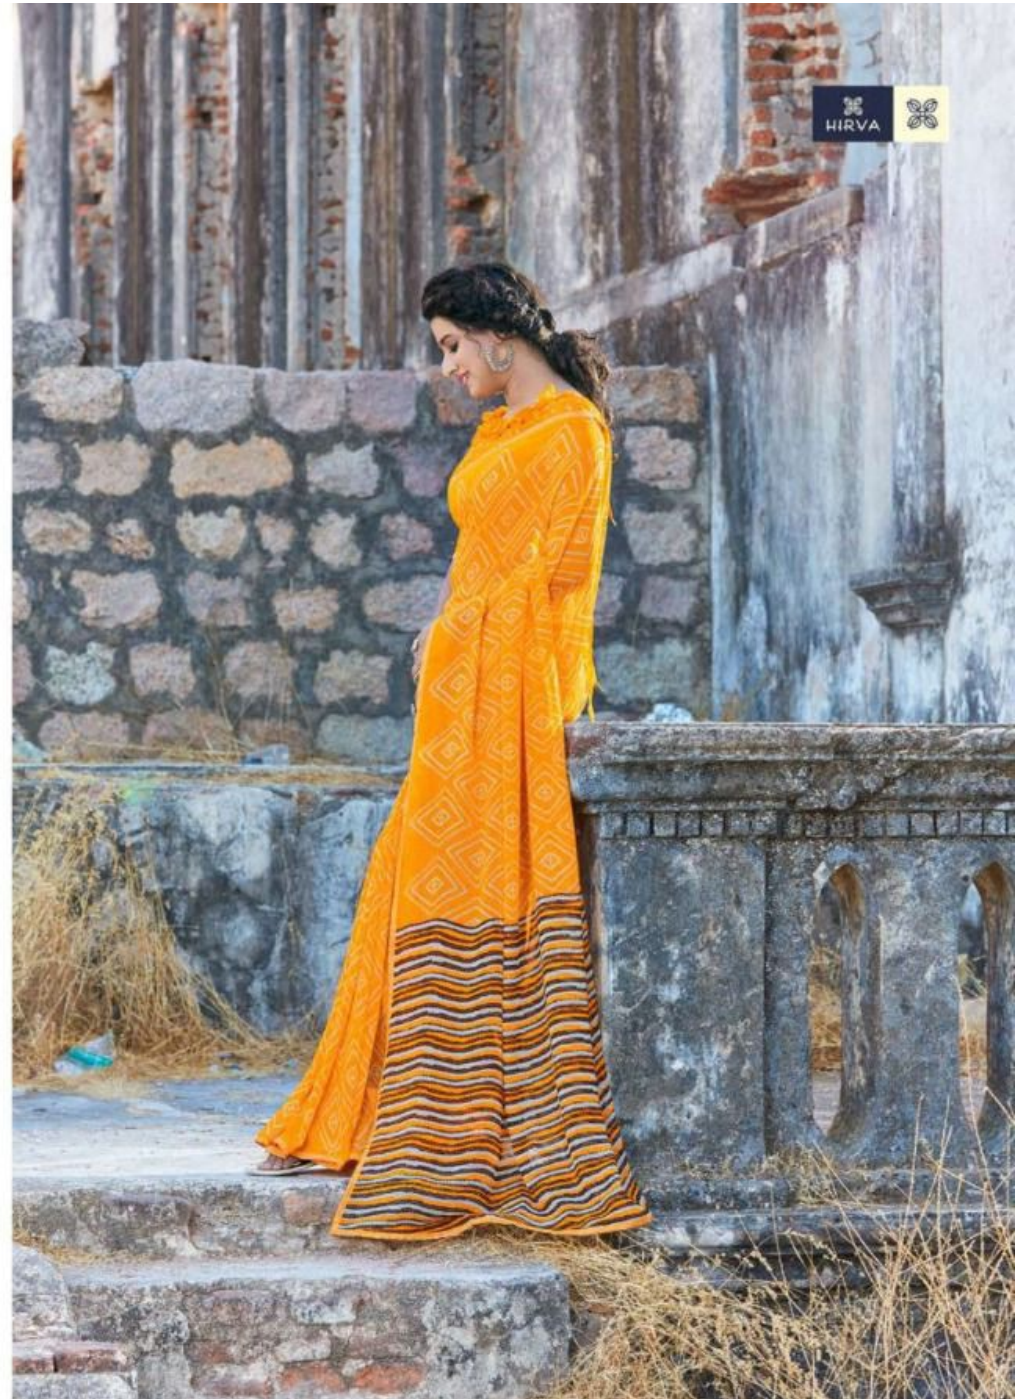

GAT THE LOOK

CELEBRATING LIFE

TEXTILE DEAL