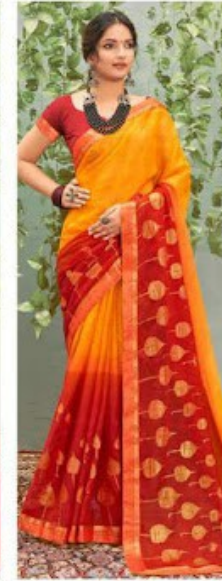

मधुPriya
A TRULY INDIAN TRADITION

संगीता
SANGEETA
FULL SAREE LACE

DESIGN WARMTH
MAGNIFICENT LOOK

Be beautiful with this magnetic look design and colorful collection

TEXTILE DEAL

3401

3402

TEXTILE DEAL

3404

3405

3406

मधुPriya
LUXURY WEAR COLLECTION

3407

3408

TEXTILE DEAL

3401