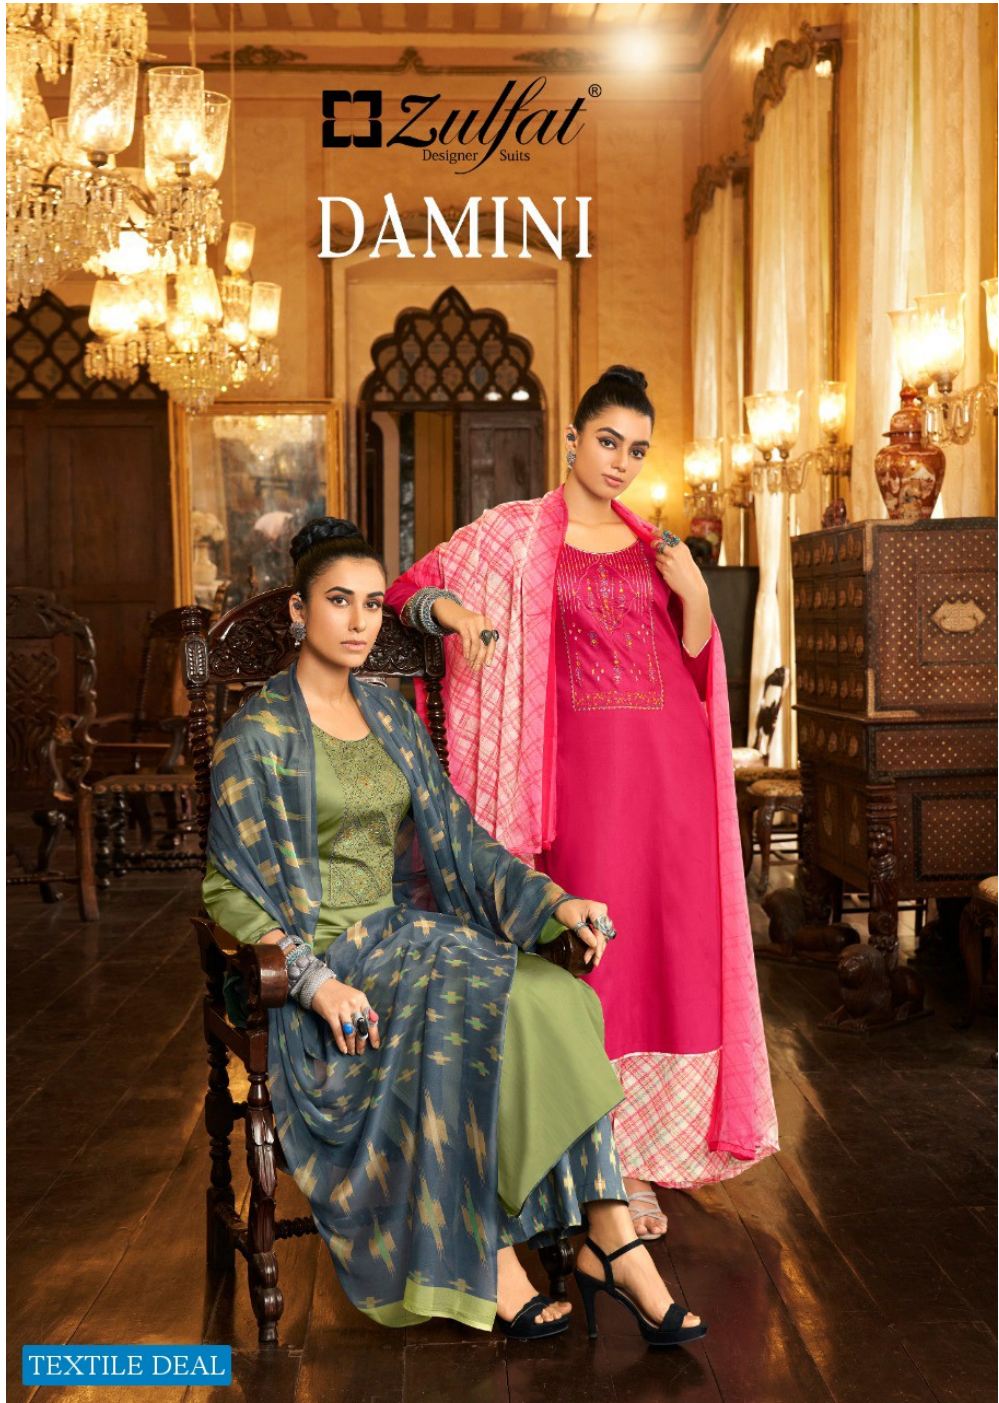

Zulfat®
Designer Suits

DAMINI

TEXTILE DEAL