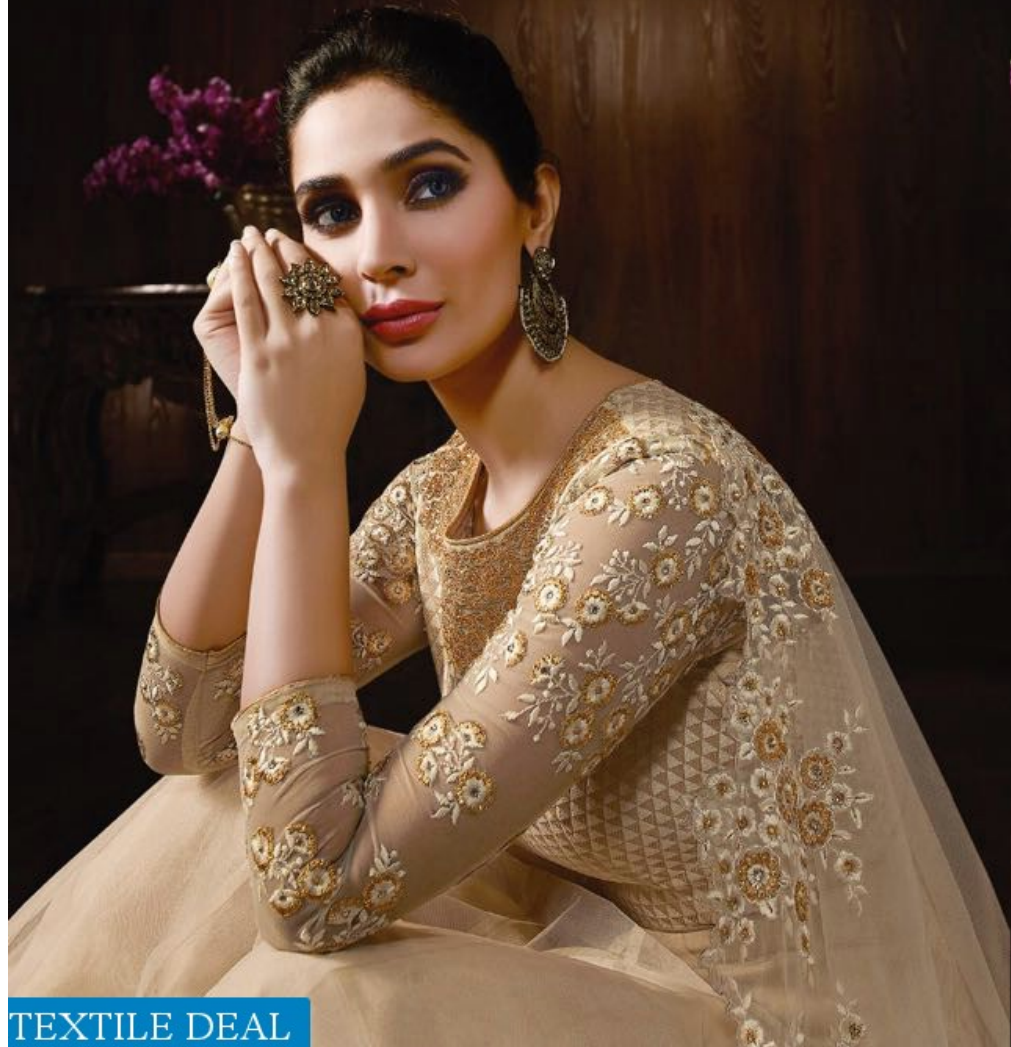

KARMA
TRENDS PVT. LTD.

A MOTHER'S LOVE FOR HER

8059

A HUG FROM A MOTHER COULD
MEAN A LOT FOR A MOTHER AS
WELL AS FOR HER DAUGHTER. IT
HAS A MAGICAL POWER TO CURE
ALL THE HEADACHES.

TEXTILE DEAL