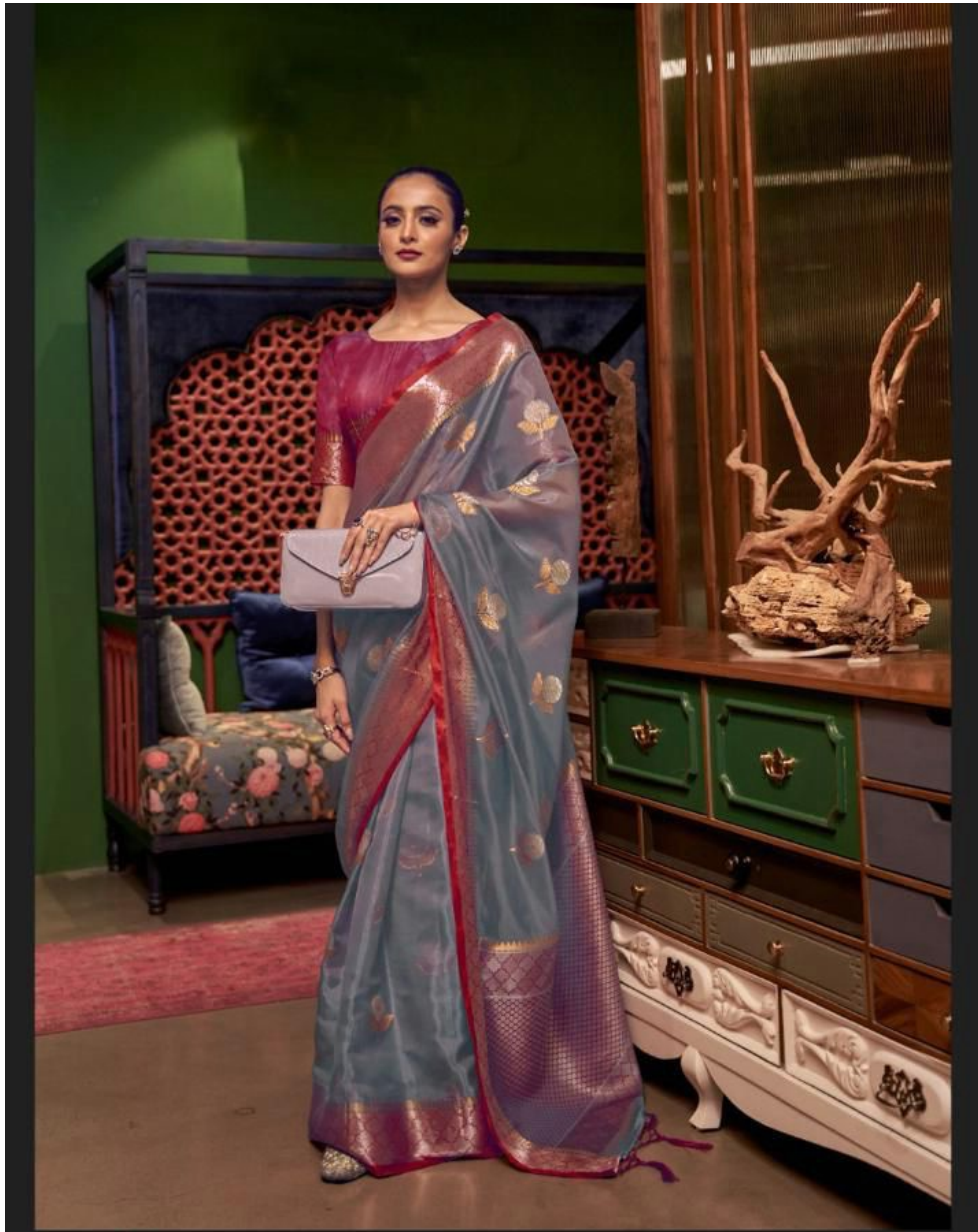

RAJTEX
India

TEXTILE DEAL

KALON ORGANZA

WO TONE HANDLOOM WEAVING ORGANZA

248001