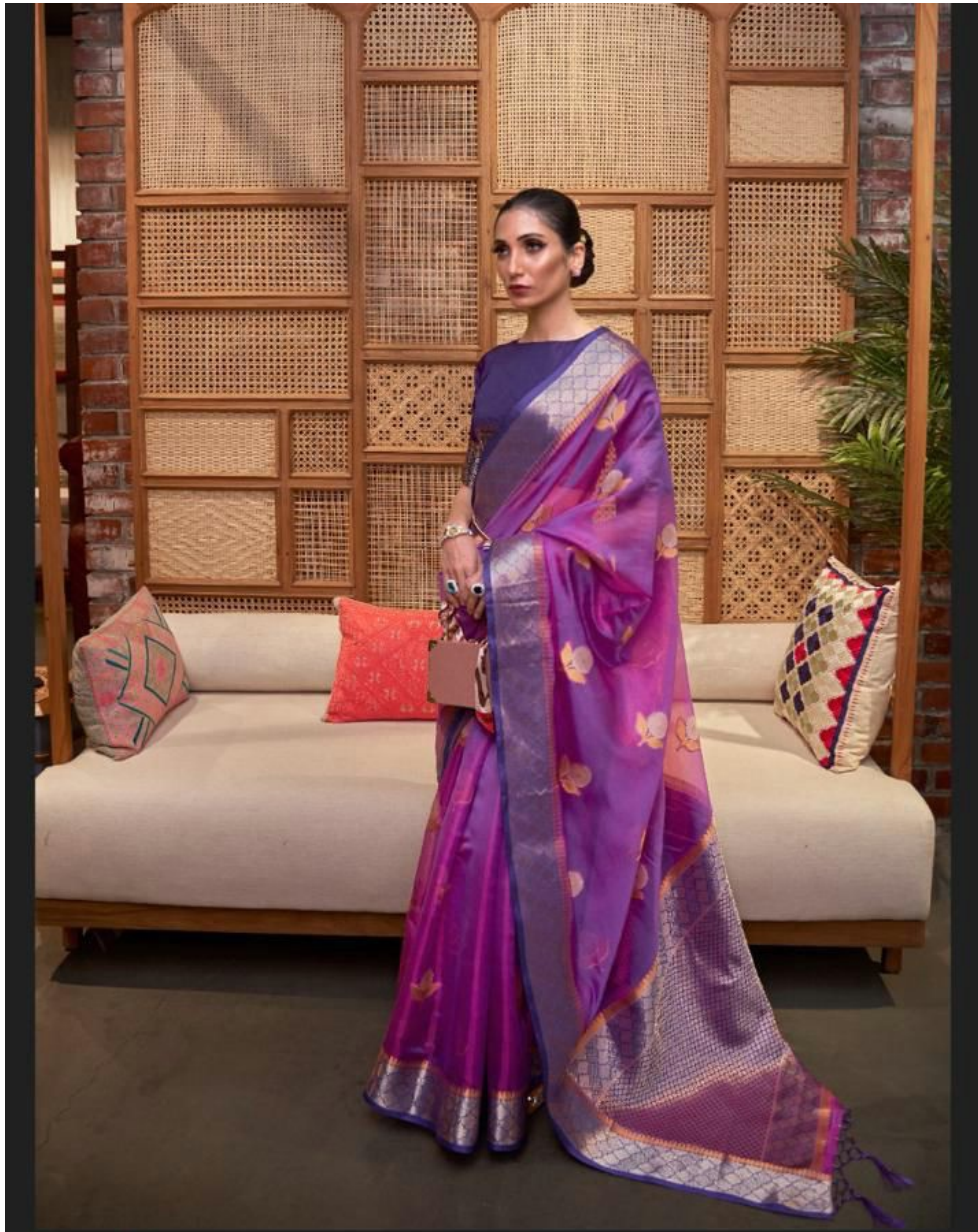

RAJTEX
amblyon

TEXTILE DEAL

KALON ORGANZA

WO TONE HANDLOOM WEAVING ORGANZA

248005