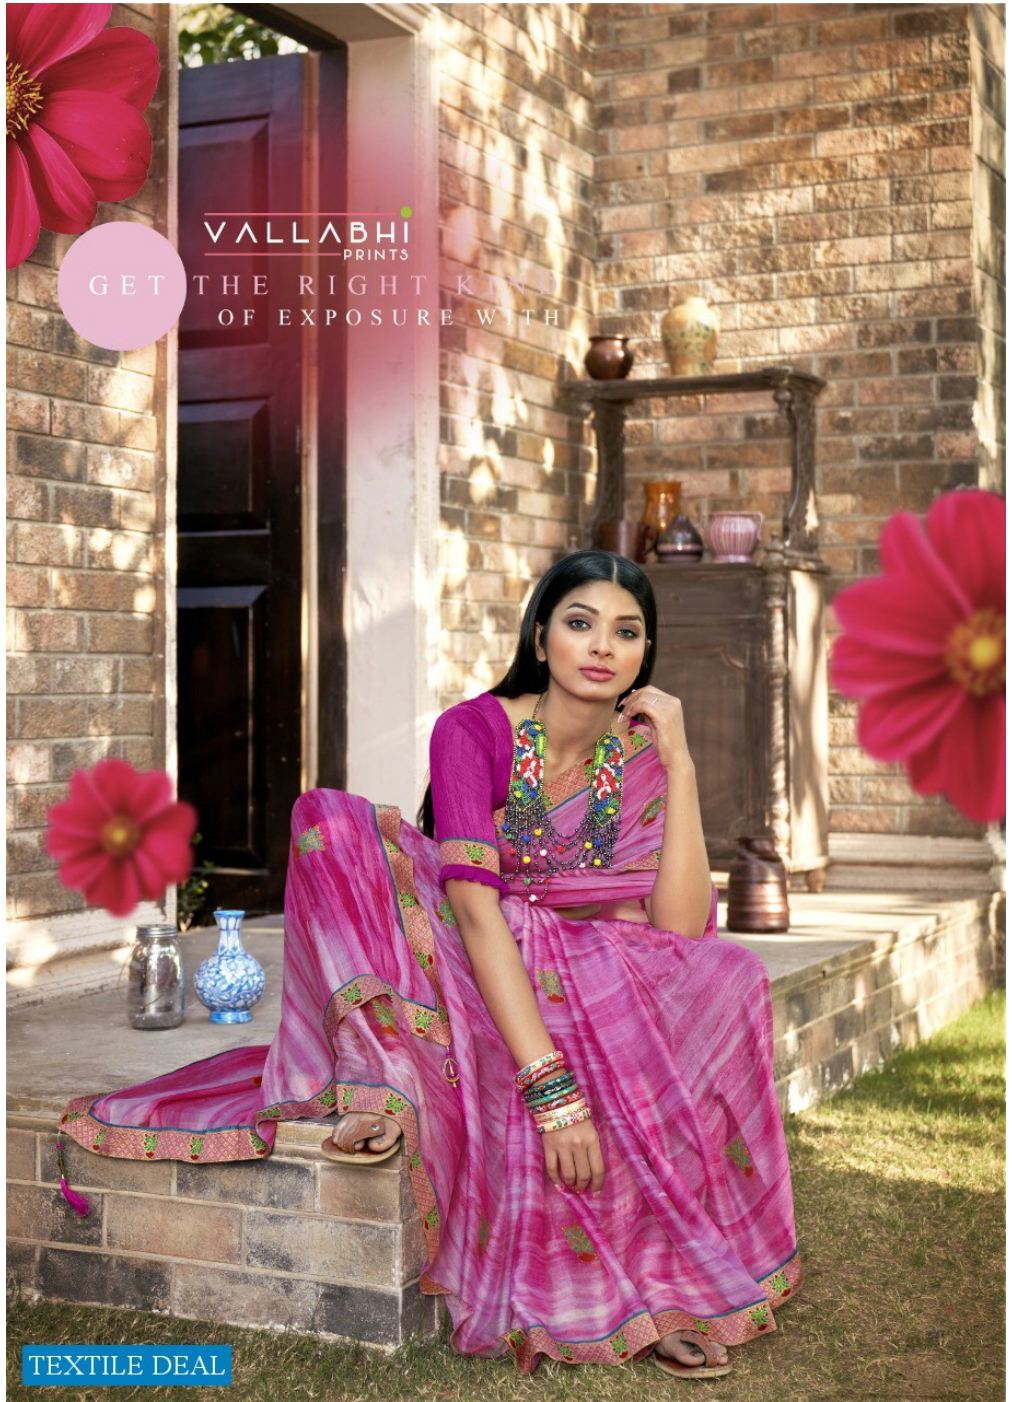

VALLABHI
PRINTS

GET THE RIGHT KIND
OF EXPOSURE WITH

TEXTILE DEAL