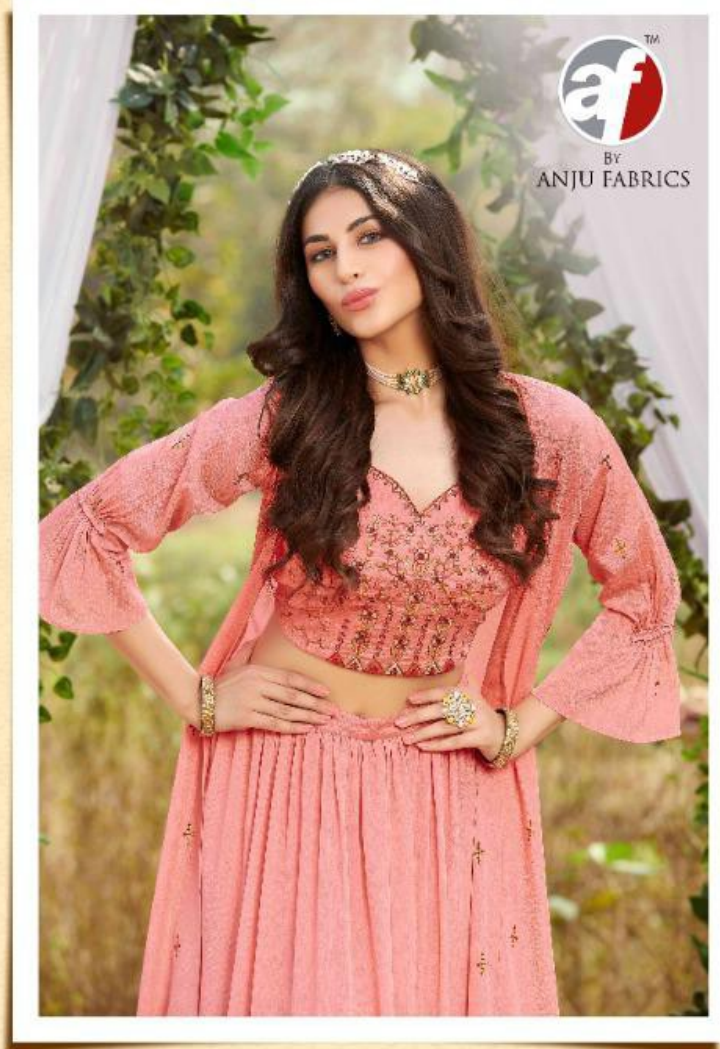

TEXTILE DEAL

Expression
Clothing is a form of self-expression. there are hints about who you are in what you wear

By
ANJU FABRICS