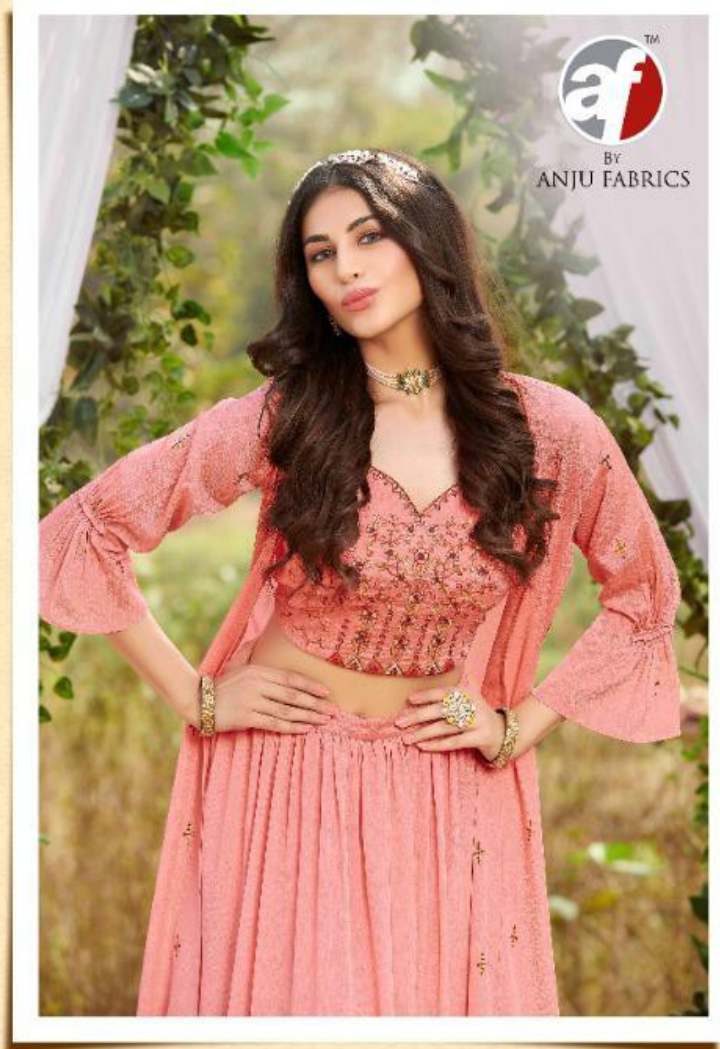

TEXTILE DEAL

Expression

Clothing is a form of self-expression. there are hints about who you are in what you wear

By
ANJU FABRICS