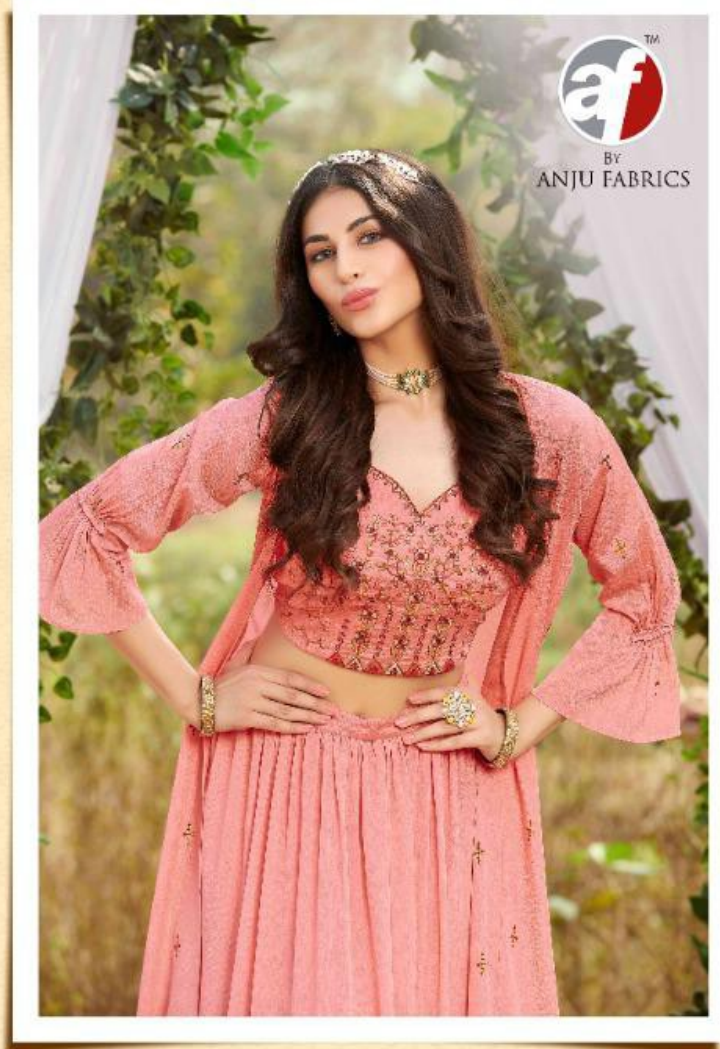

TEXTILE DEAL

Expression

Clothing is a form of self-expression. there are hints about who you are in what you wear

By ANJU FABRICS