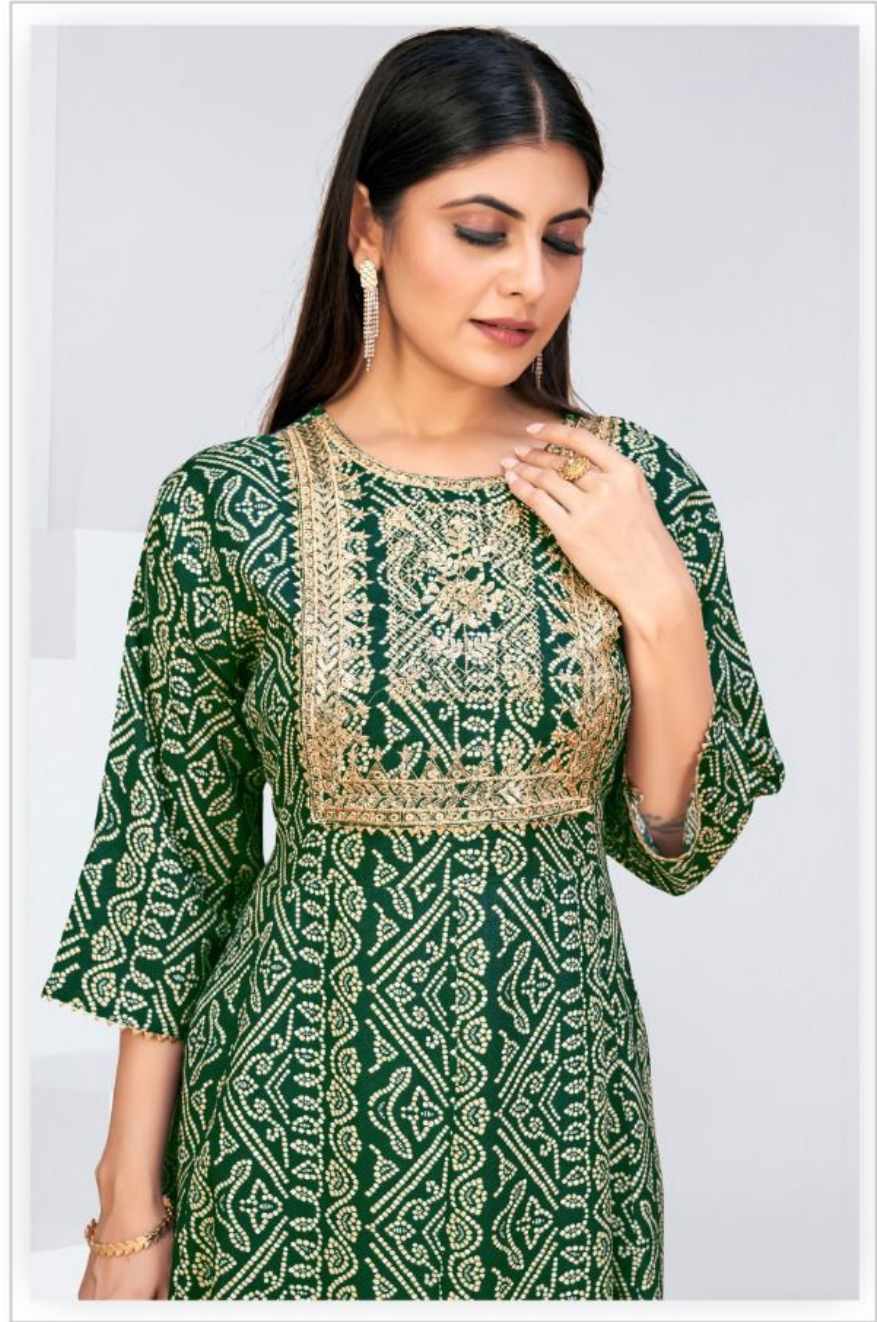

TEXTILE DEAL

aws me

ty is his... the inside of
in your eye.
clothes means nothing until
someone lives in them

TEXTILE DEAL

awesome
feel

*Beauty is how you feel on the inside &
it reflect in your eye.
clothes means nothing until
someone lives in them*