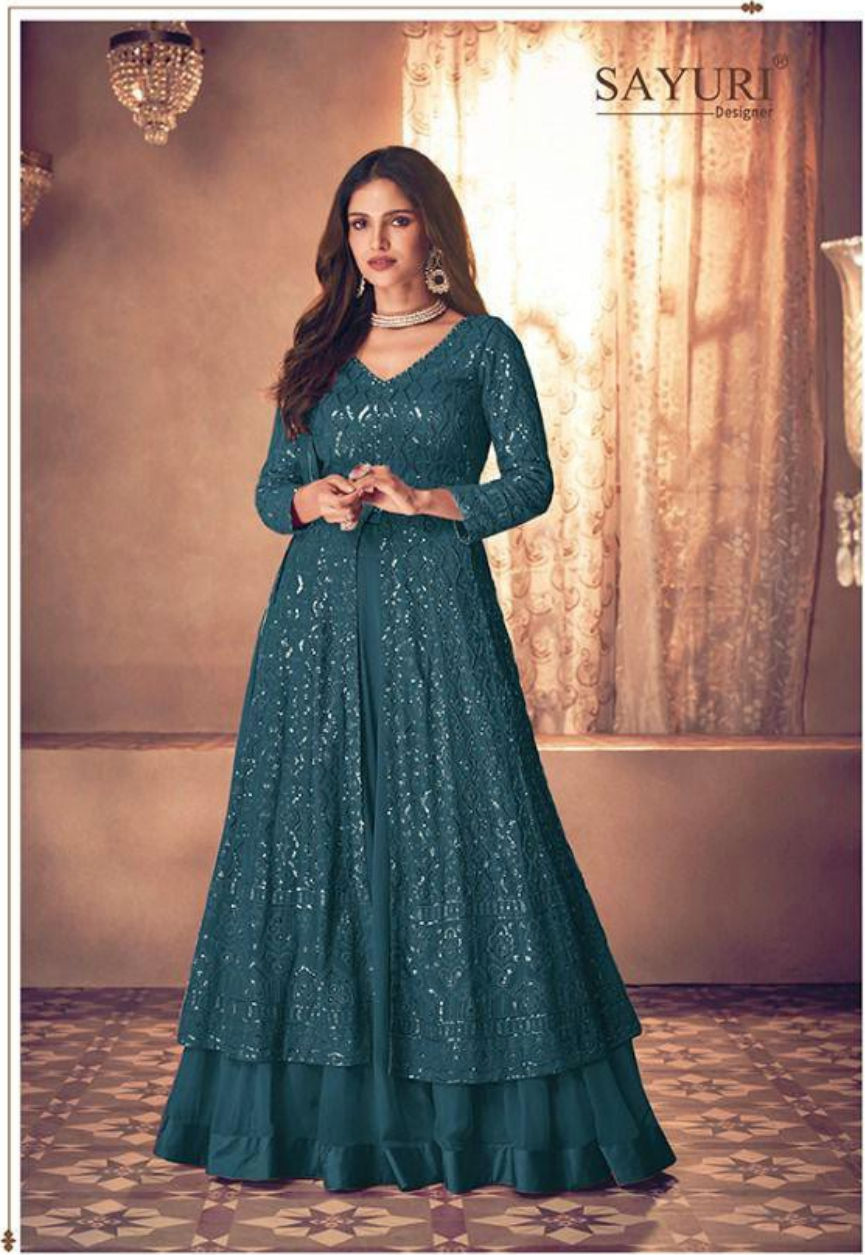

SAYURI
Designer