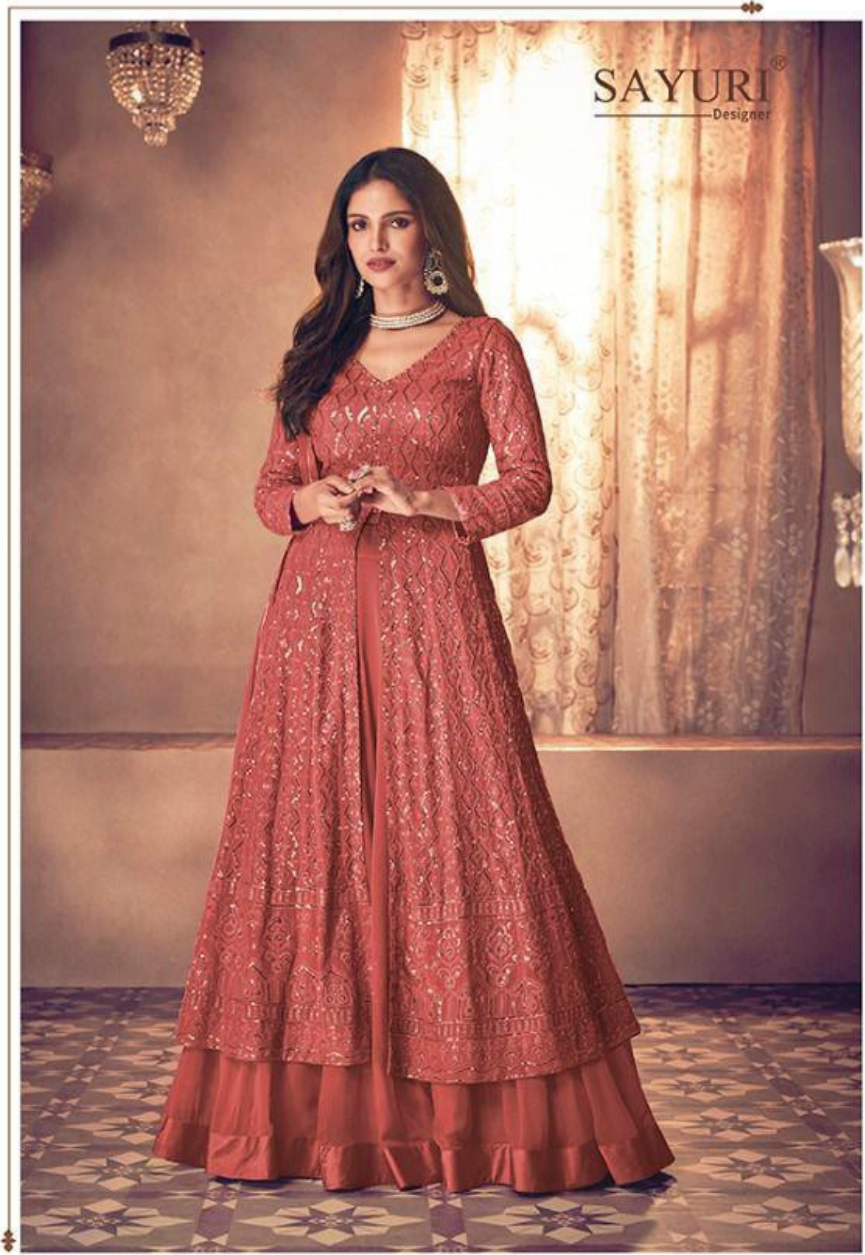

TEXTILE DEAL

SAYURI[®]
Designer

TEXTILE DEAL

**NOOR
PLATINUM**

123

123-A

123-B

123-C