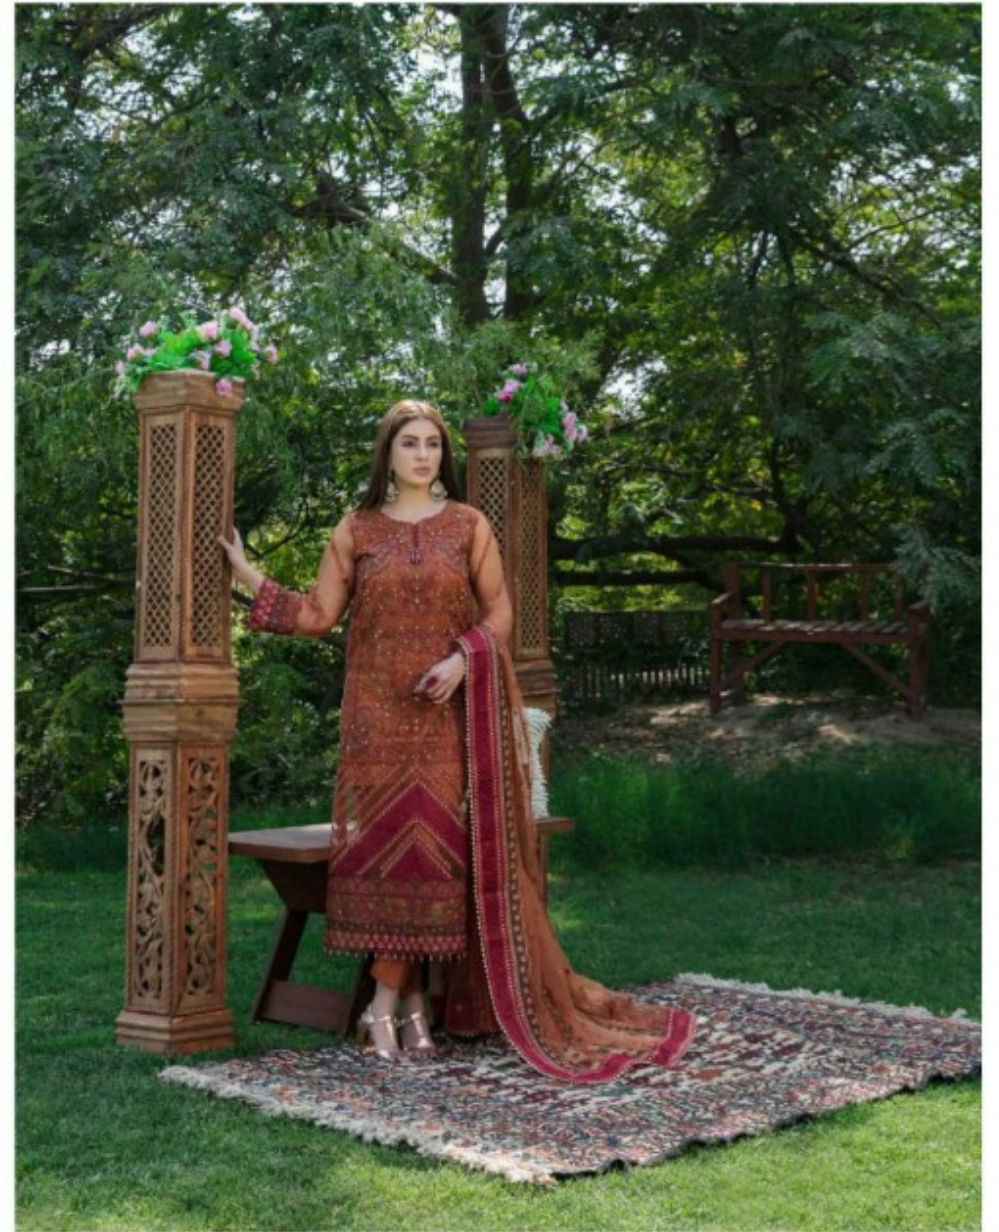

9.6506

Mari Gold

TEXTILE DEAL