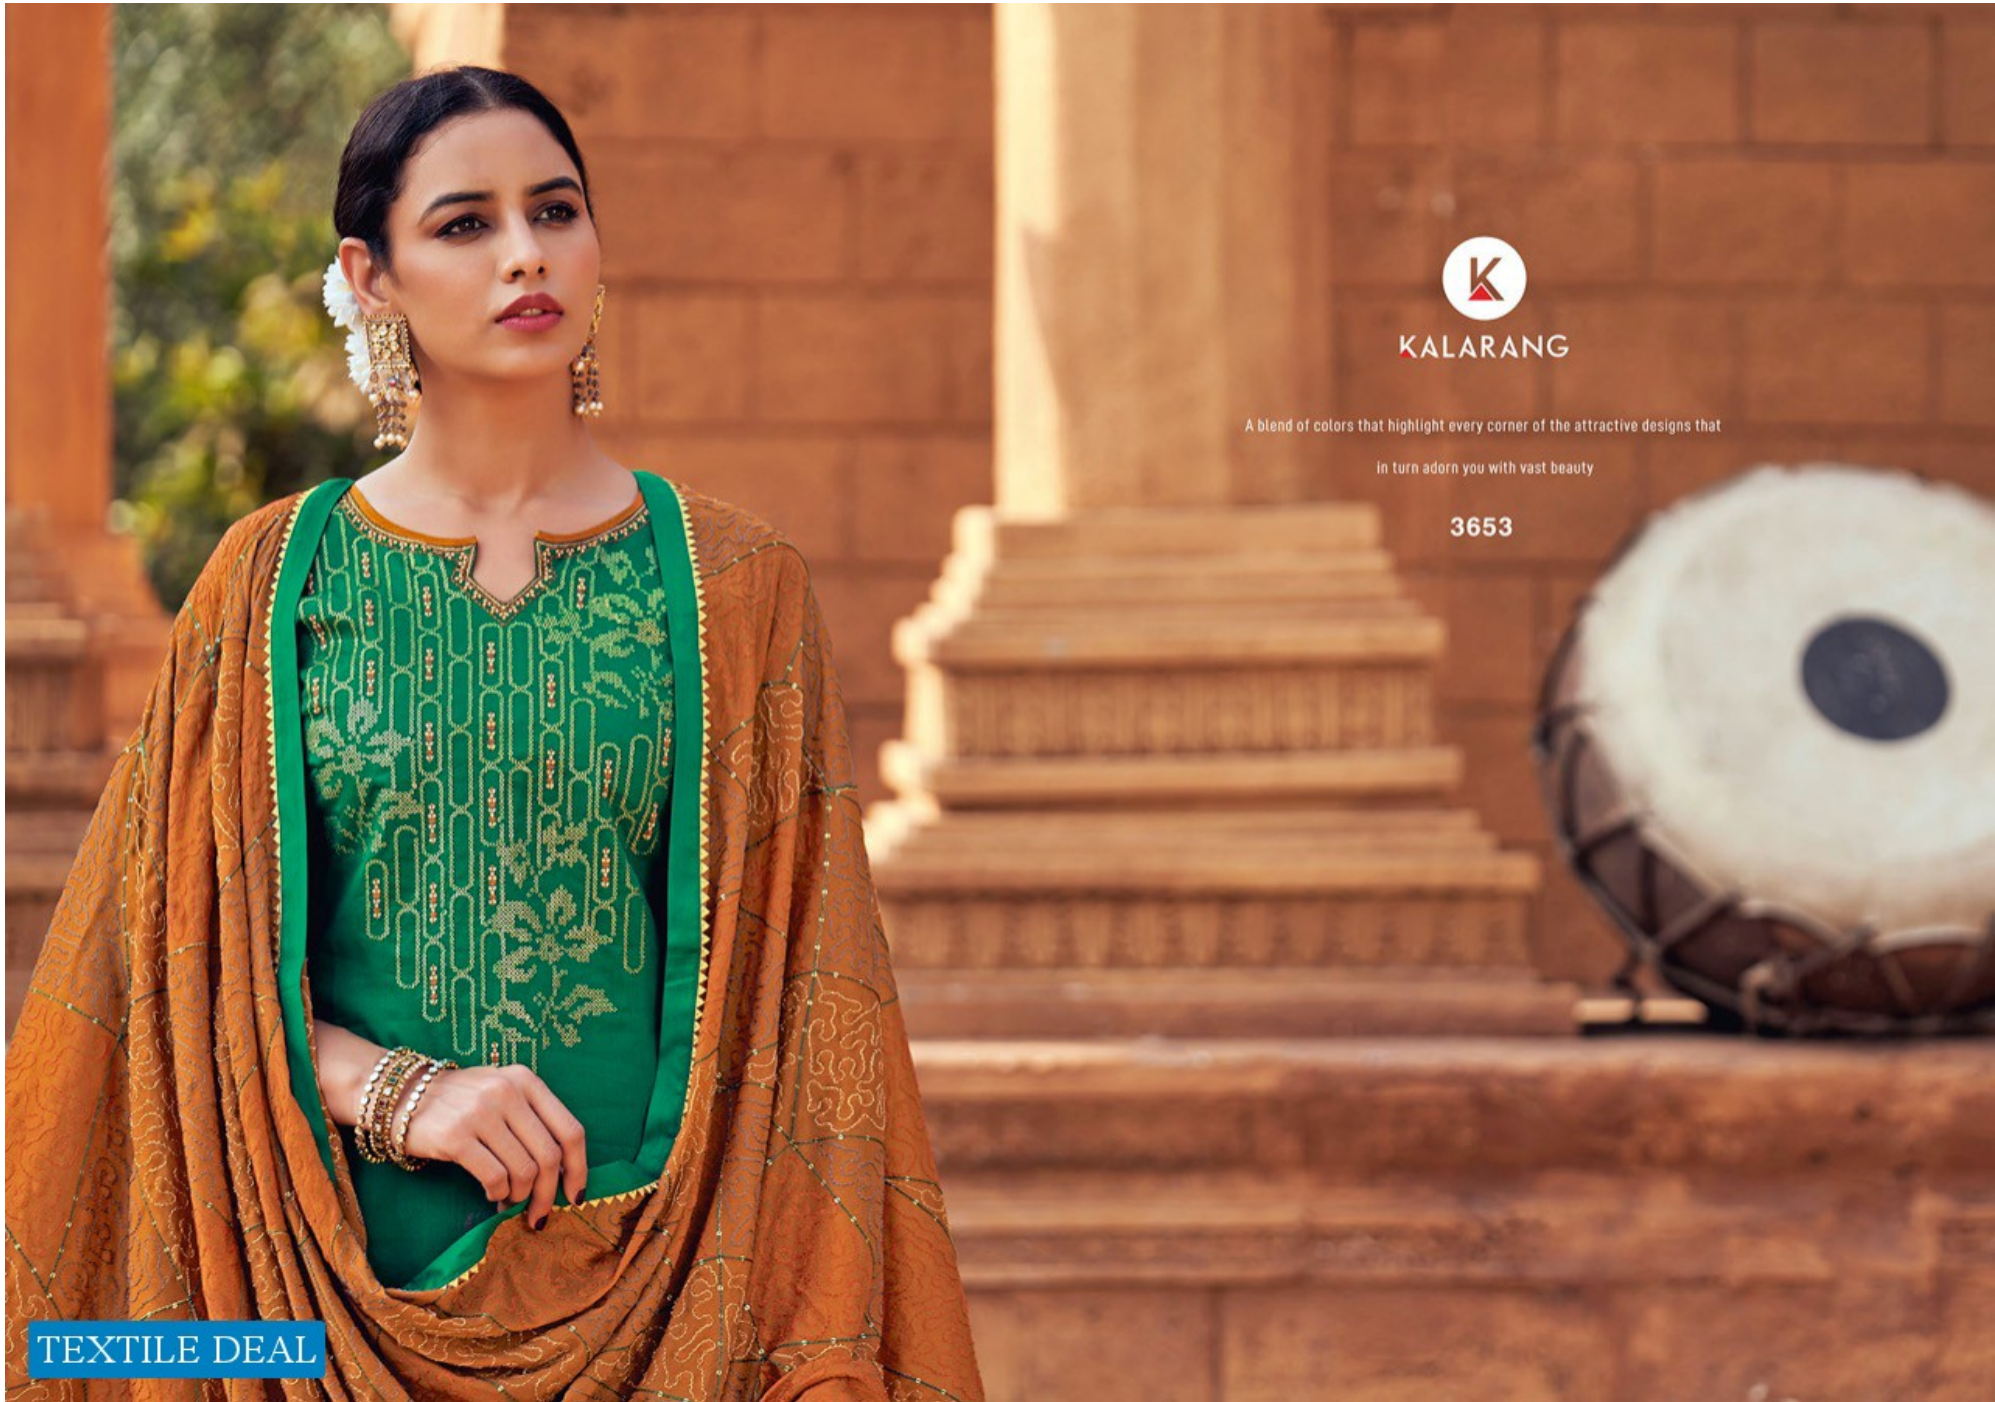

3651

3652

3653

3654

KALARANG

A blend of colors that highlight every corner of the attractive designs that
in turn adorn you with vast beauty

3653

TEXTILE DEAL