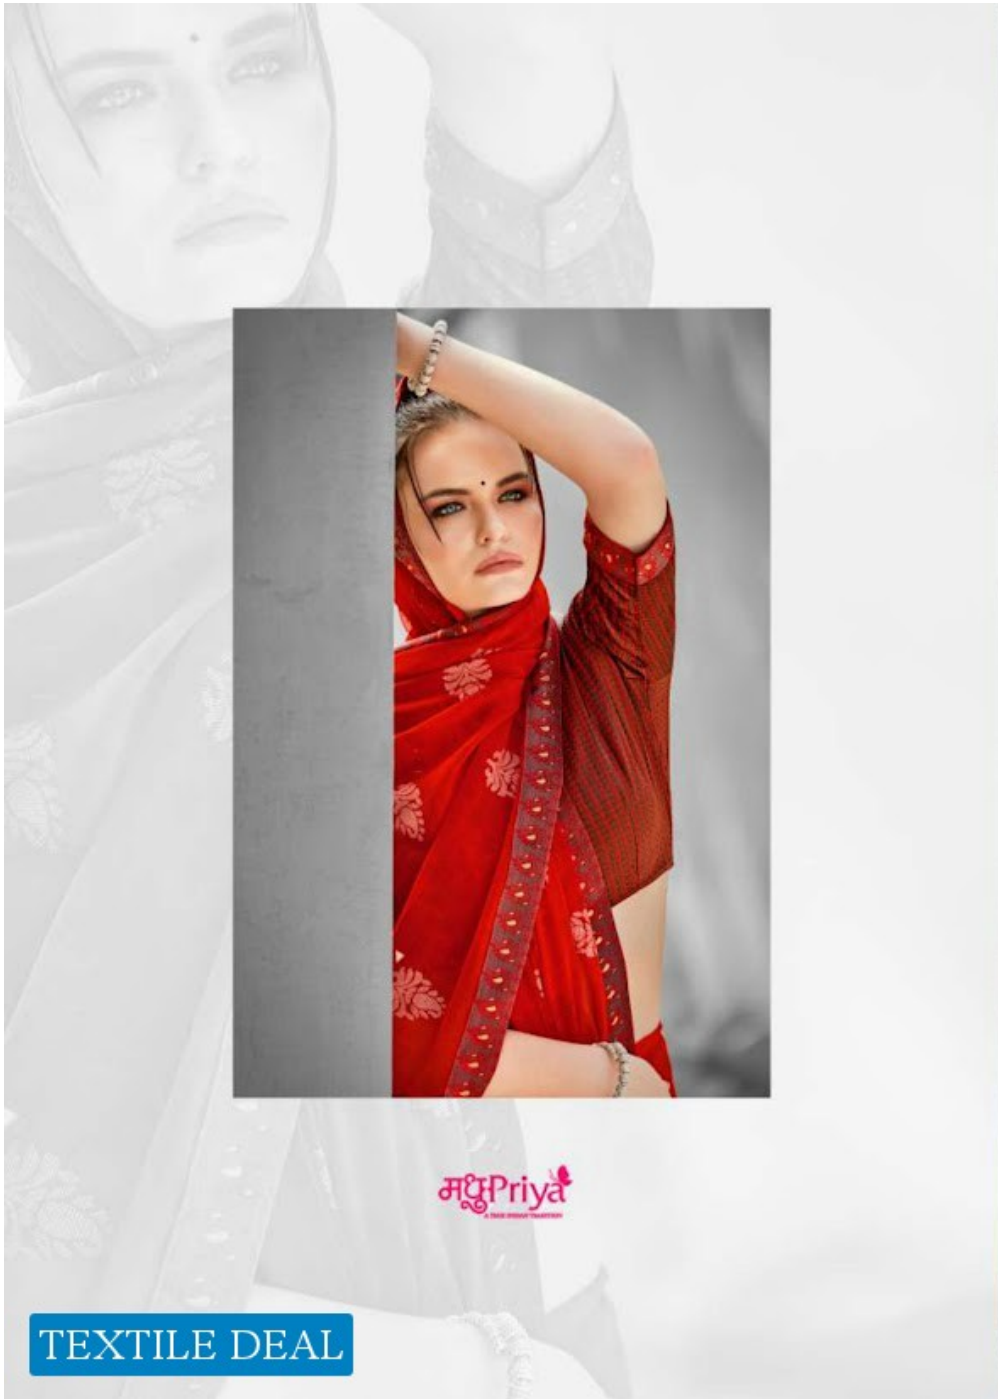

मधुPriya
A TRULY INDIAN TRADITION

MORPICHH
FULL SAREE LACE

मधुPriya
A BOUTIQUE BY

TEXTILE DEAL

16701

16703

मधुPriya

16704