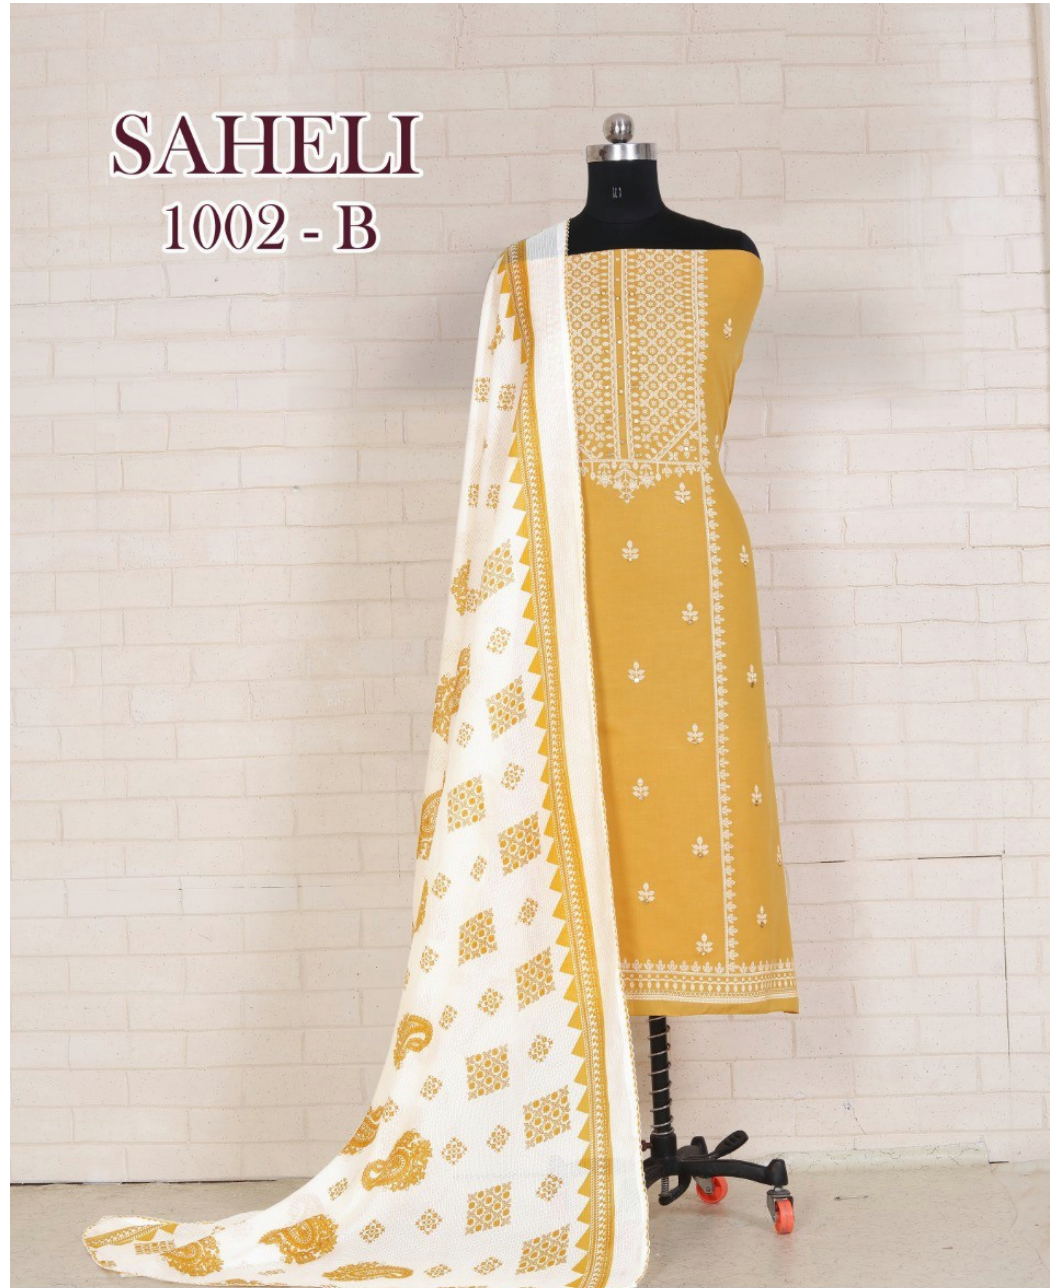

SAHELI

1002 - A

TOP :- COTTON INK PRINT WITH MIRROR WORK

BOTTOM :- PURE COTTON DYED

DUPATTA :- KOTA CHEX PRINT

TEXTILE DEAL

SAHELI

1002 - C

TOP :- COTTON INK PRINT WITH MIRROR WORK

BOTTOM :- PURE COTTON DYED

DUPATTA :- KOTA CHEX PRINT

TEXTILE DEAL

SAHELI

1002 - D

TOP :- COTTON INK PRINT WITH MIRROR WORK

BOTTOM :- PURE COTTON DYED

DUPATTA :- KOTA CHEX PRINT

TEXTILE DEAL

SAHELI

1002 - B

TOP :- COTTON INK PRINT WITH MIRROR WORK

BOTTOM :- PURE COTTON DYED

DUPATTA :- KOTA CHEX PRINT

TEXTILE DEAL