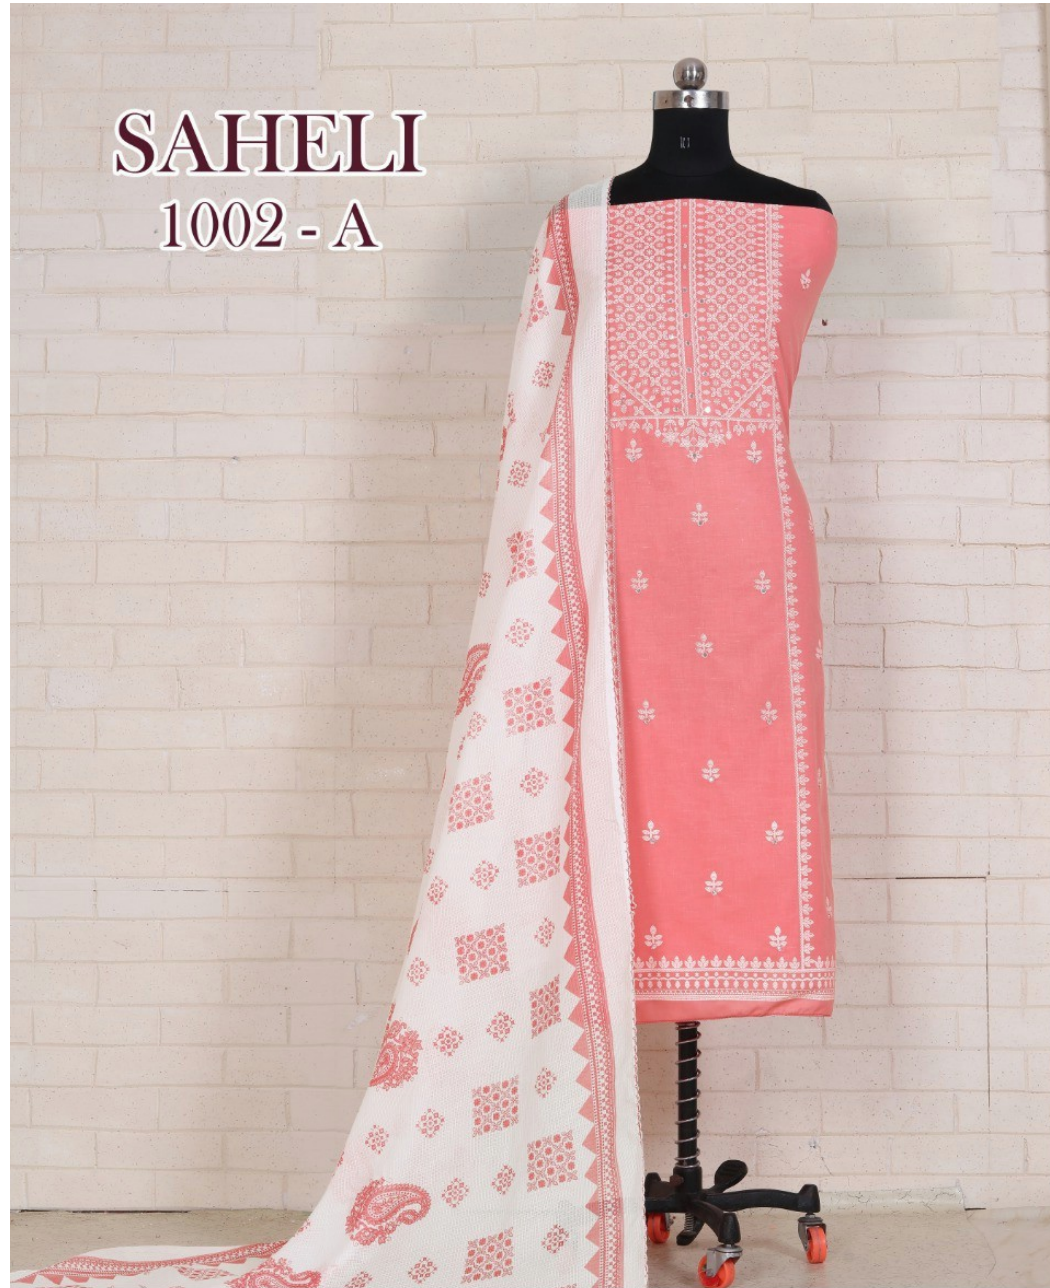

SAHELI

1002 - A

TOP :- COTTON INK PRINT WITH MIRROR WORK

BOTTOM :- PURE COTTON DYED

DUPATTA :- KOTA CHEX PRINT

TEXTILE DEAL

SAHELI

1002 - C

TOP :- COTTON INK PRINT WITH MIRROR WORK

BOTTOM :- PURE COTTON DYED

DUPATTA :- KOTA CHEX PRINT

TEXTILE DEAL

SAHELI

1002 - D

TOP :- COTTON INK PRINT WITH MIRROR WORK

BOTTOM :- PURE COTTON DYED

DUPATTA :- KOTA CHEX PRINT

TEXTILE DEAL

SAHELI

1002 - B

TOP :- COTTON INK PRINT WITH MIRROR WORK

BOTTOM :- PURE COTTON DYED

DUPATTA :- KOTA CHEX PRINT

TEXTILE DEAL