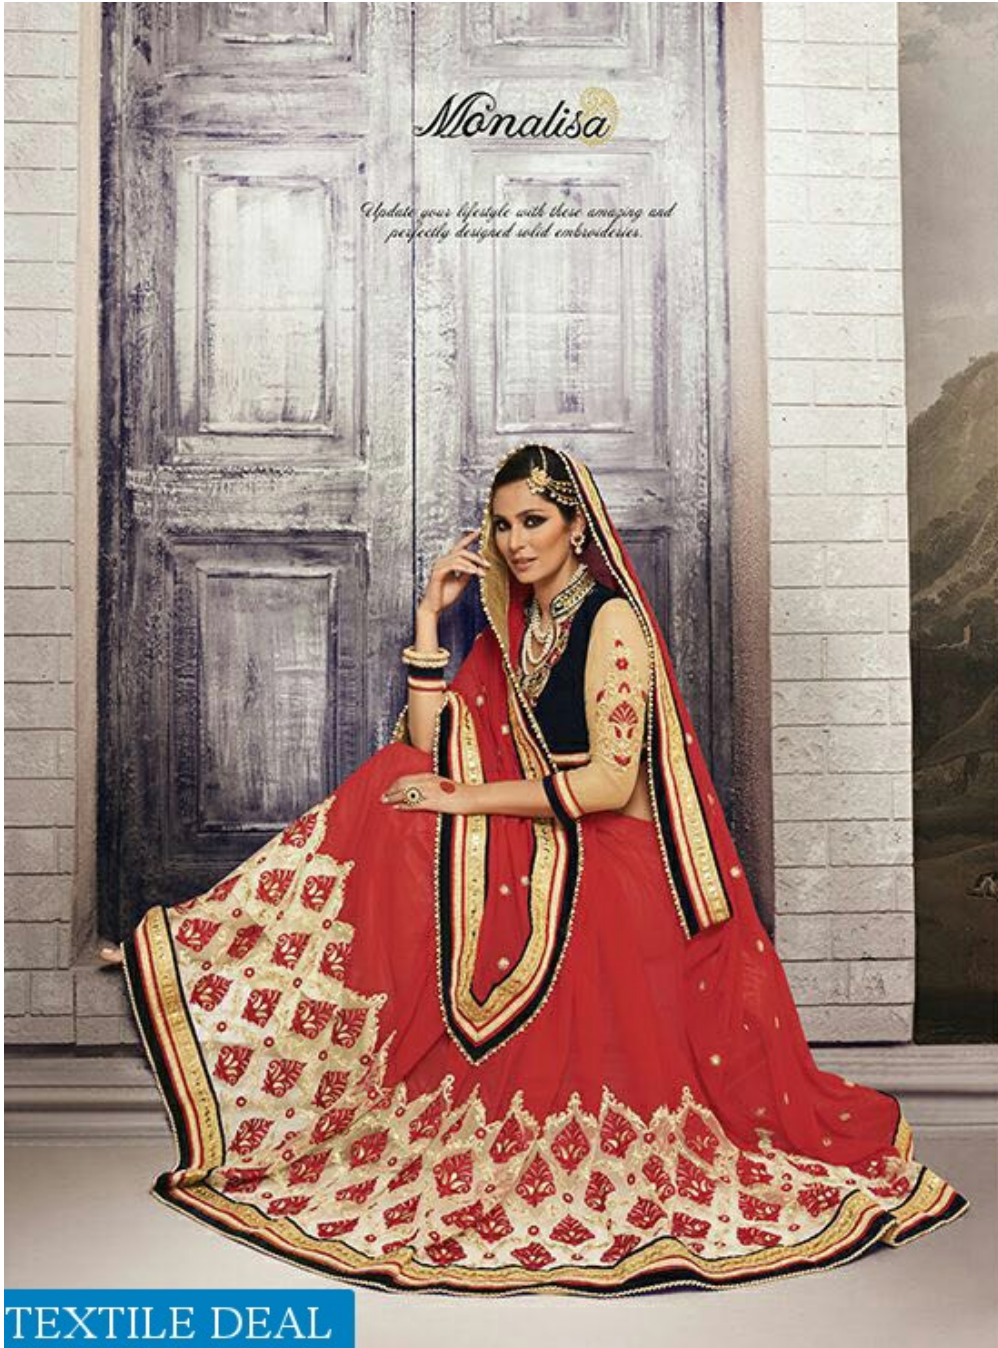

Monalisa

Update your lifestyle with these amazing and perfectly designed solid embroideries.