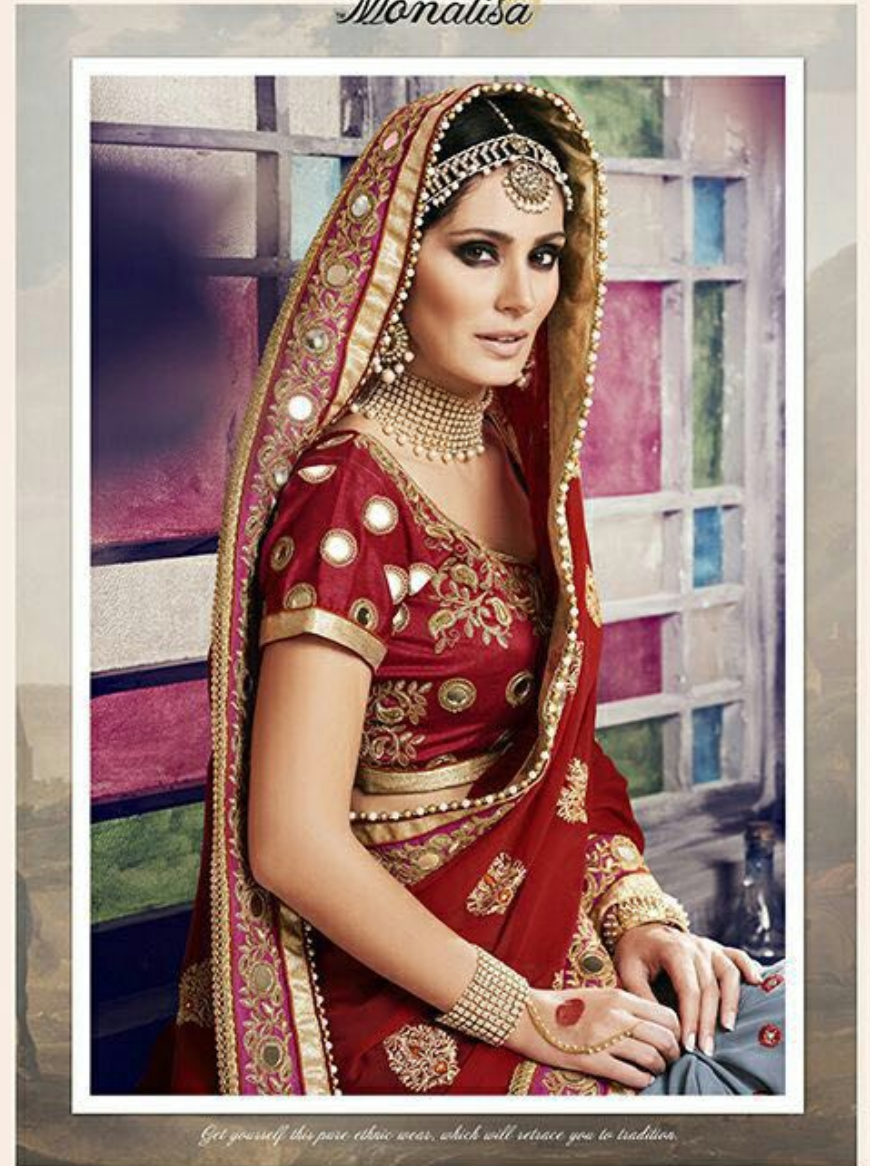

Get yourself this pure ethnic wear, which will retruce you to tradition.

D NO.- 414