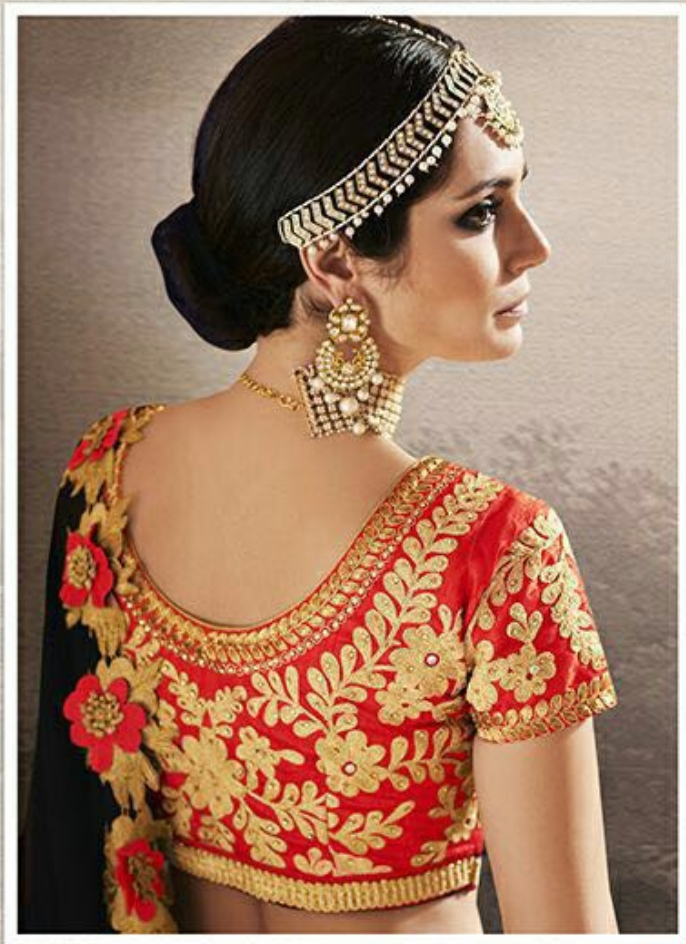

Monalisa

*Have interpretations of ethnicity modify
the fashion element in you.*

D NO.:- 421

TEXTILE DEAL

Monalisa