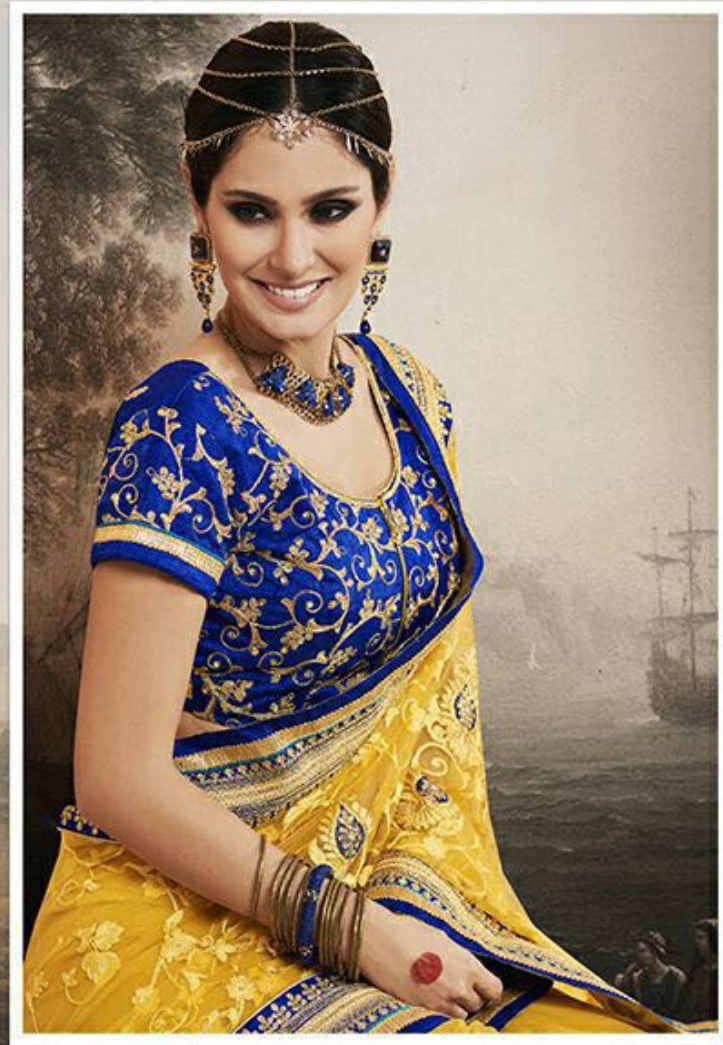

TEXTILE DEAL

Monalisa

Get yourself this pure ethnic wear, which will retruce you to tradition.

D NO.- 414

Monalisa

TEXTILE DEAL

Monalisa

*Feel beautiful and pamper yourself in
this classic and stunning outfit*