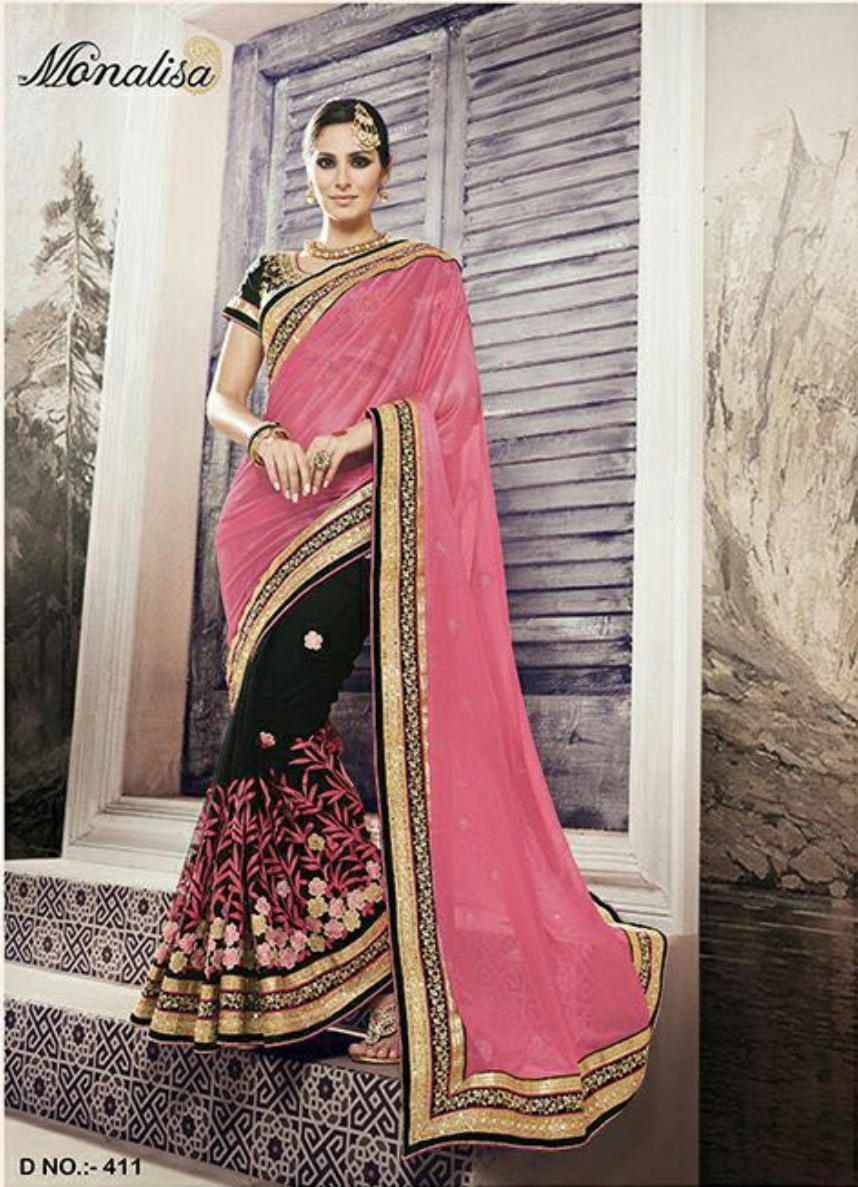

D NO.:- 415

TEXTILE DEAL

Monalisa

Monalisa

Rebel this eye catcher saree
and give that perfect look.

D NO.:- 417

TEXTILE DEAL

TEXTILE DEAL