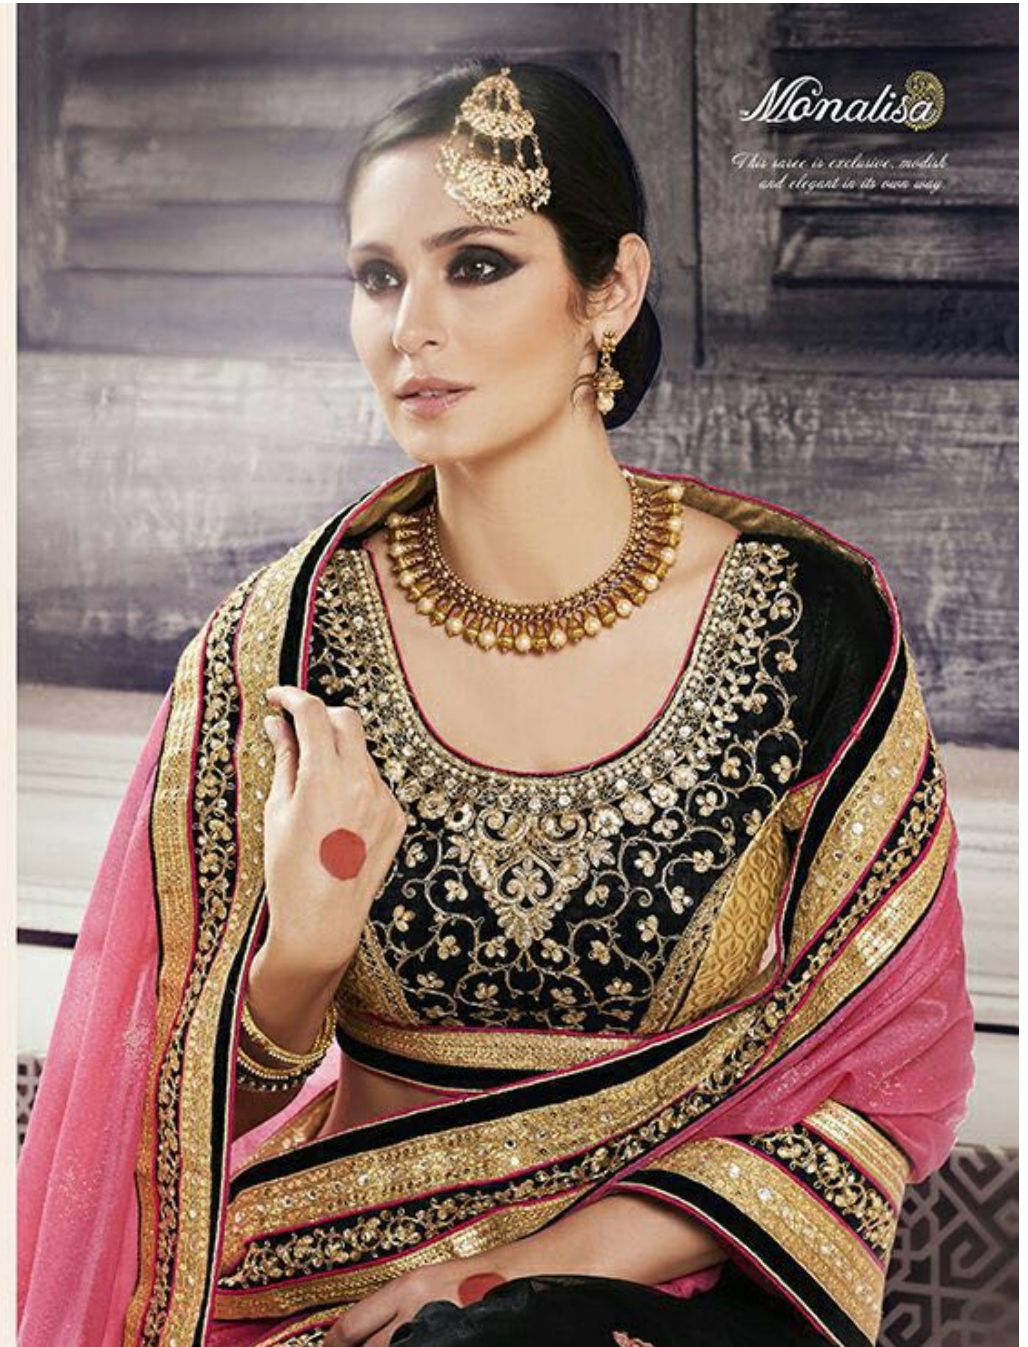

D NO.:- 415

TEXTILE DEAL

Monalisa

Monalisa

Rebel this eye catcher saree
and give that perfect look.

D NO.:- 417

TEXTILE DEAL

TEXTILE DEAL