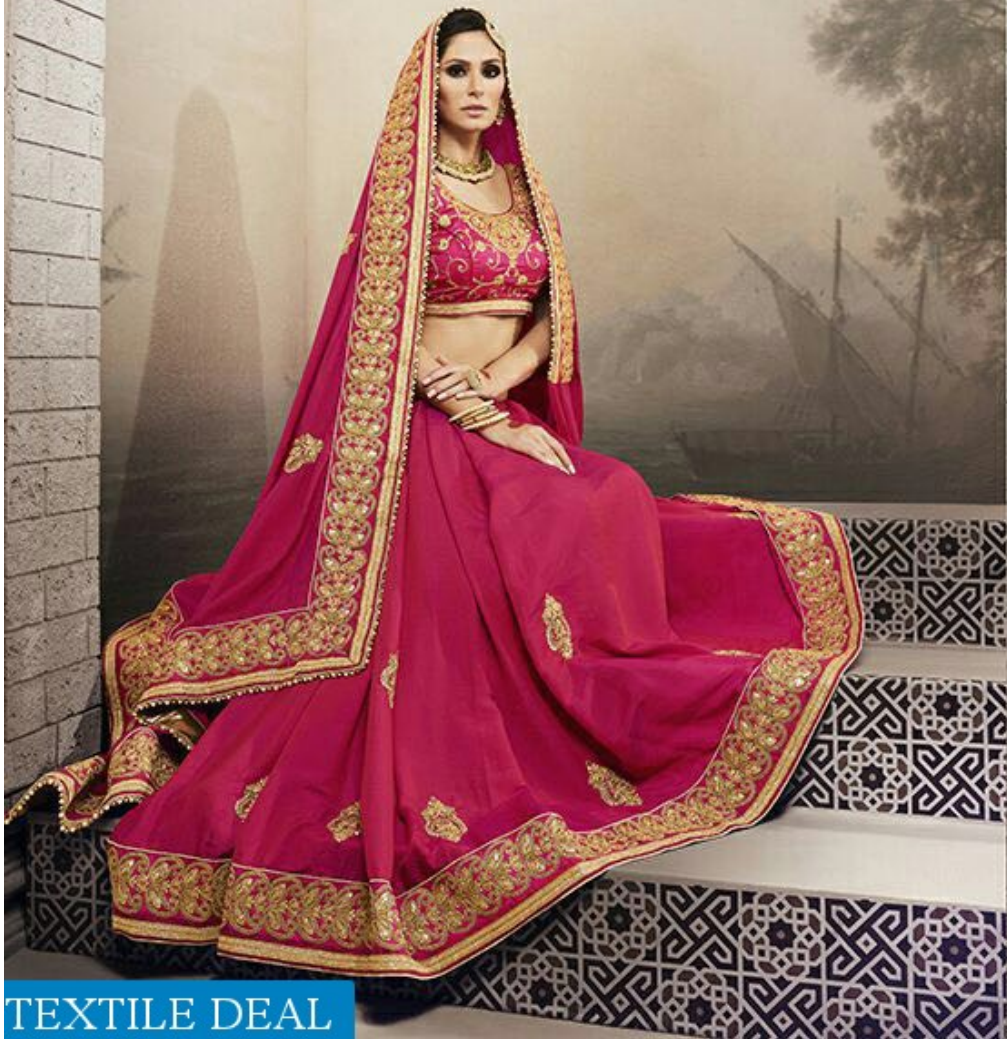

Monalisa

Monalisa

*This ultimate traditional look
redefines a fashion statement
for today's woman.*

D NO.:- 407

TEXTILE DEAL