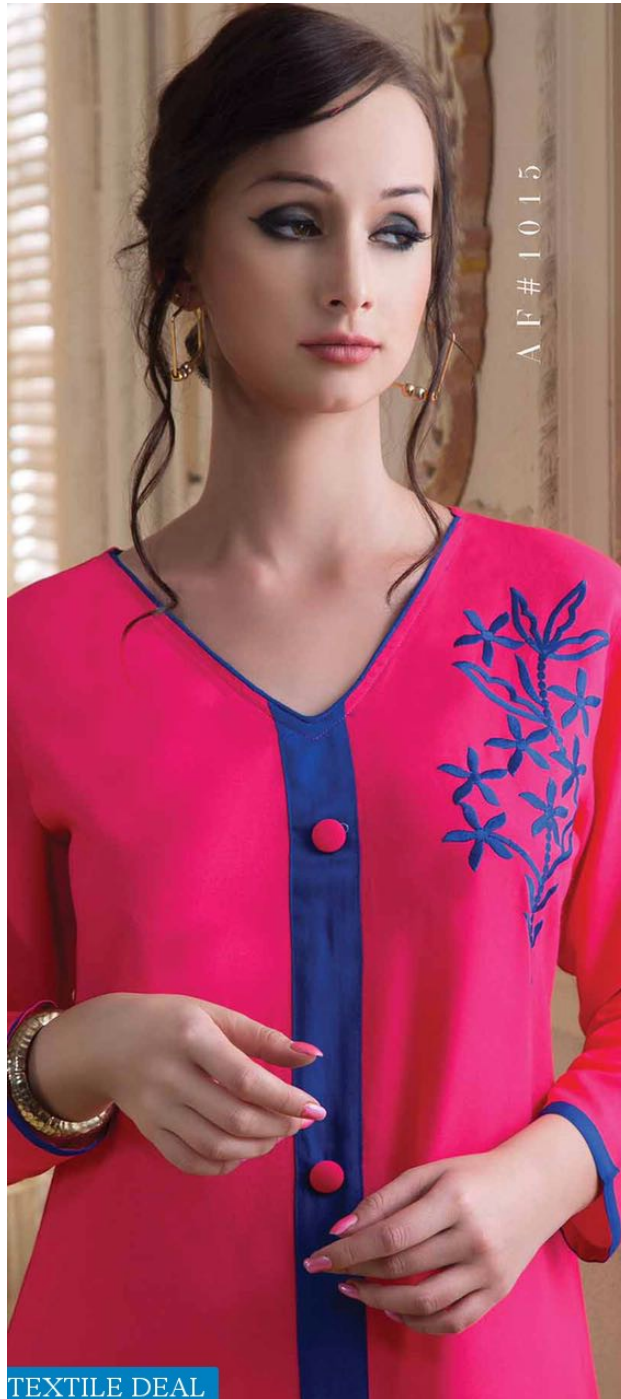

AF#1014

TEXTILE DEAL

THE Colour OF THE PERFECT

TEXTILE DEAL

AF#1021

TEXTILE DEAL

CLASSIC LOOK

Now's the time to be a little more adventures in prints and colours of your dress experience the exotic floral design..