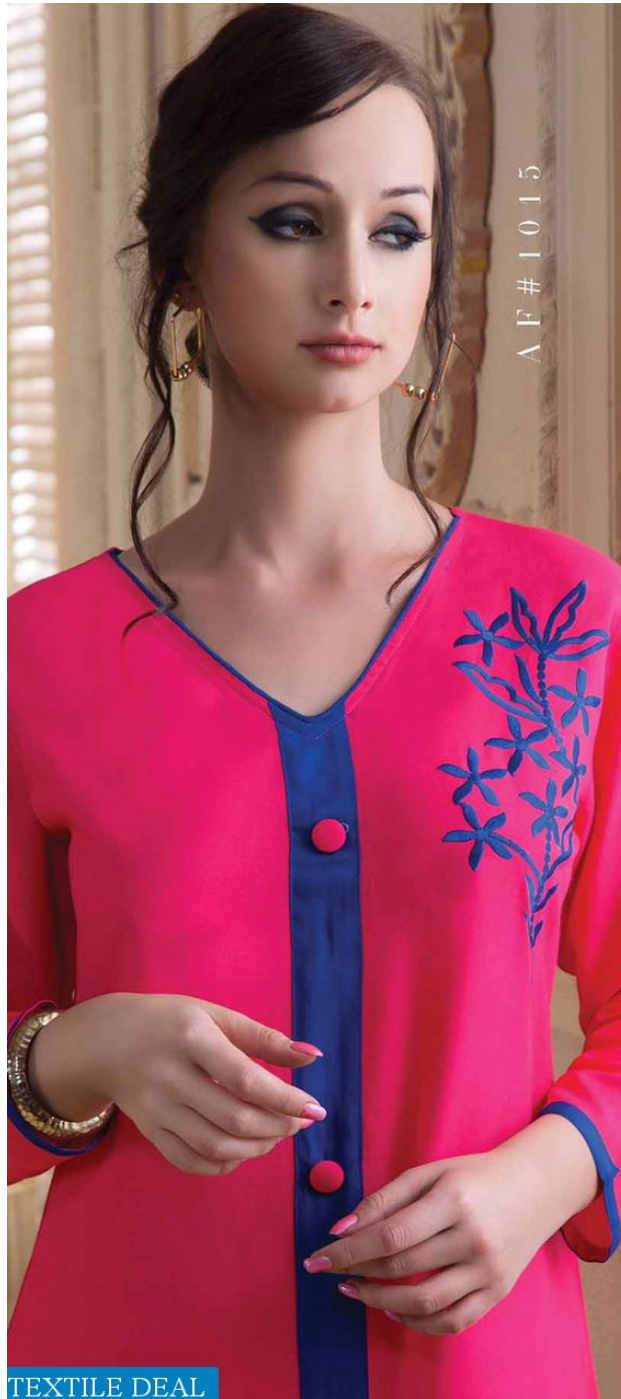

TEXTILE DEAL

AF#1021

TEXTILE DEAL

CLASSIC LOOK

Now's the time to be a little more adventures in prints and colours of your dress experience the exotic floral design..

A F # 1 0 1 5

TEXTILE DEAL

Next time you think of  
wonderful things please  
dont forget to think  
of yourself