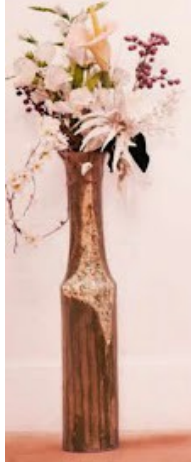

मधुPriya
A TRULY INDIAN TRADITION