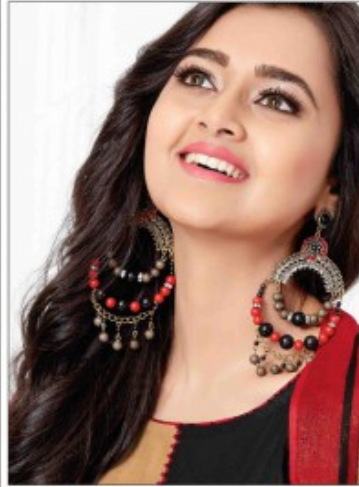

120

STYLE THAT'S SHING

MY STYLE IS MY ATTITUDE.....

FEMININE GRACEFUL

THE HEIGHT
OF FEMINE FASHION
EXCELLENCE ELEGANT,
STYLISH, GRACEFUL
AND EXCEPTIONALLY
CLASSY...

JAYSHRI
CREATIONS
Very nice

TEXTILE DEAL

117