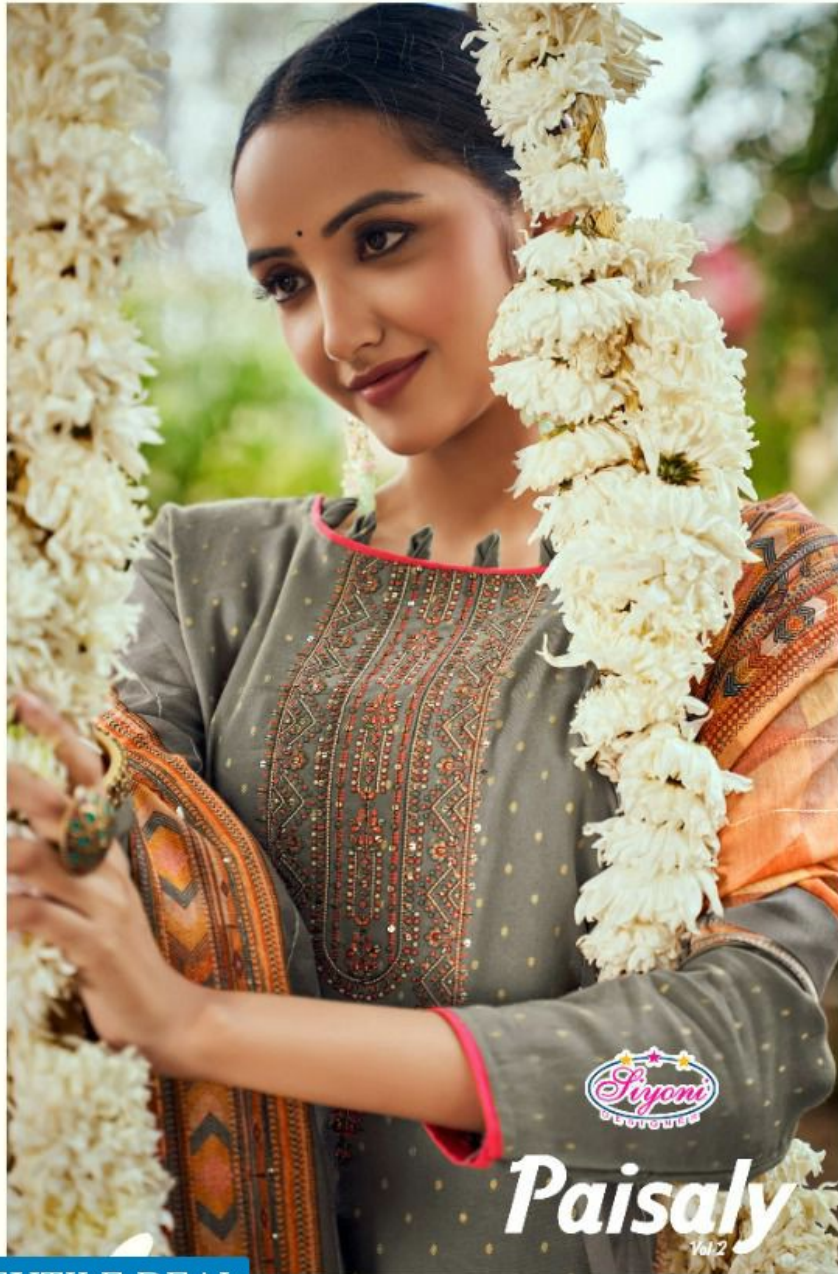

*Sriyani*  
CUSTOMER

*Paisaly*  
Vol-2

TEXTILE DEAL

33001

TEXTILE DEAL

33005

TEXTILE DEAL

33001

TEXTILE DEAL

THE  
ESSENCE  
OF  
*Great*  
fashion

LOOK EFFORTLESSLY DAILY WITH THIS GEOMETRIC DRESS AND MAKE THIS SEASON EXTRA STYLISH WITH THE LATEST TRENDS AND STYLE.