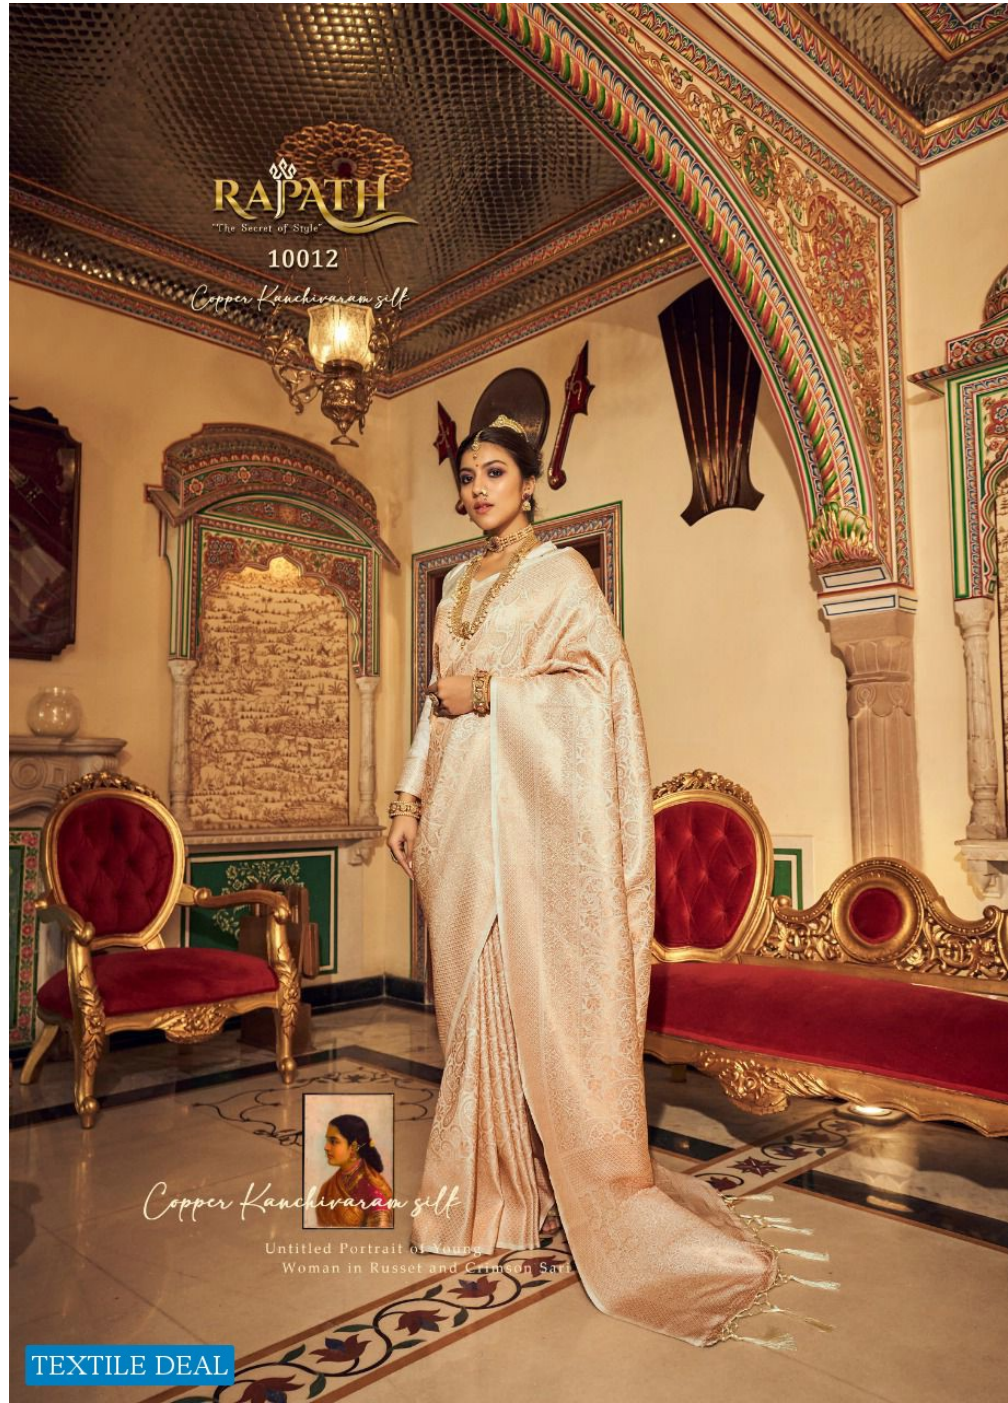

RAPATH
"The Secret of Style"

Ananta

Copper Kanchevaran silk

TEXTILE DEAL

RAJPATH
The Secret of Style

10011

Copper Kanchevaram silk

TEXTILE DEAL

RAJATH

The Secret of Style

10012

Copper Kanchevaram silk

Copper Kanchevaram silk

Untitled Portrait of Young
Woman in Russet and Crimson Saree

TEXTILE DEAL

TEXTILE DEAL

Copper Kancheevaram silk

Untitled Portrait of Young
Woman in Russet and Crimson Sari

TEXTILE DEAL

10011

10012

10013

RAJATH
The Secret of Style

10014

Copper Kanchivaram silk

TEXTILE DEAL

TEXTILE DEAL

Copper Kanchivaram

Untitled Portrait of Young
Woman in Russet and Crimson Sari

TEXTILE DEAL

TEXTILE DEAL

RAJATH
The Secret of Style