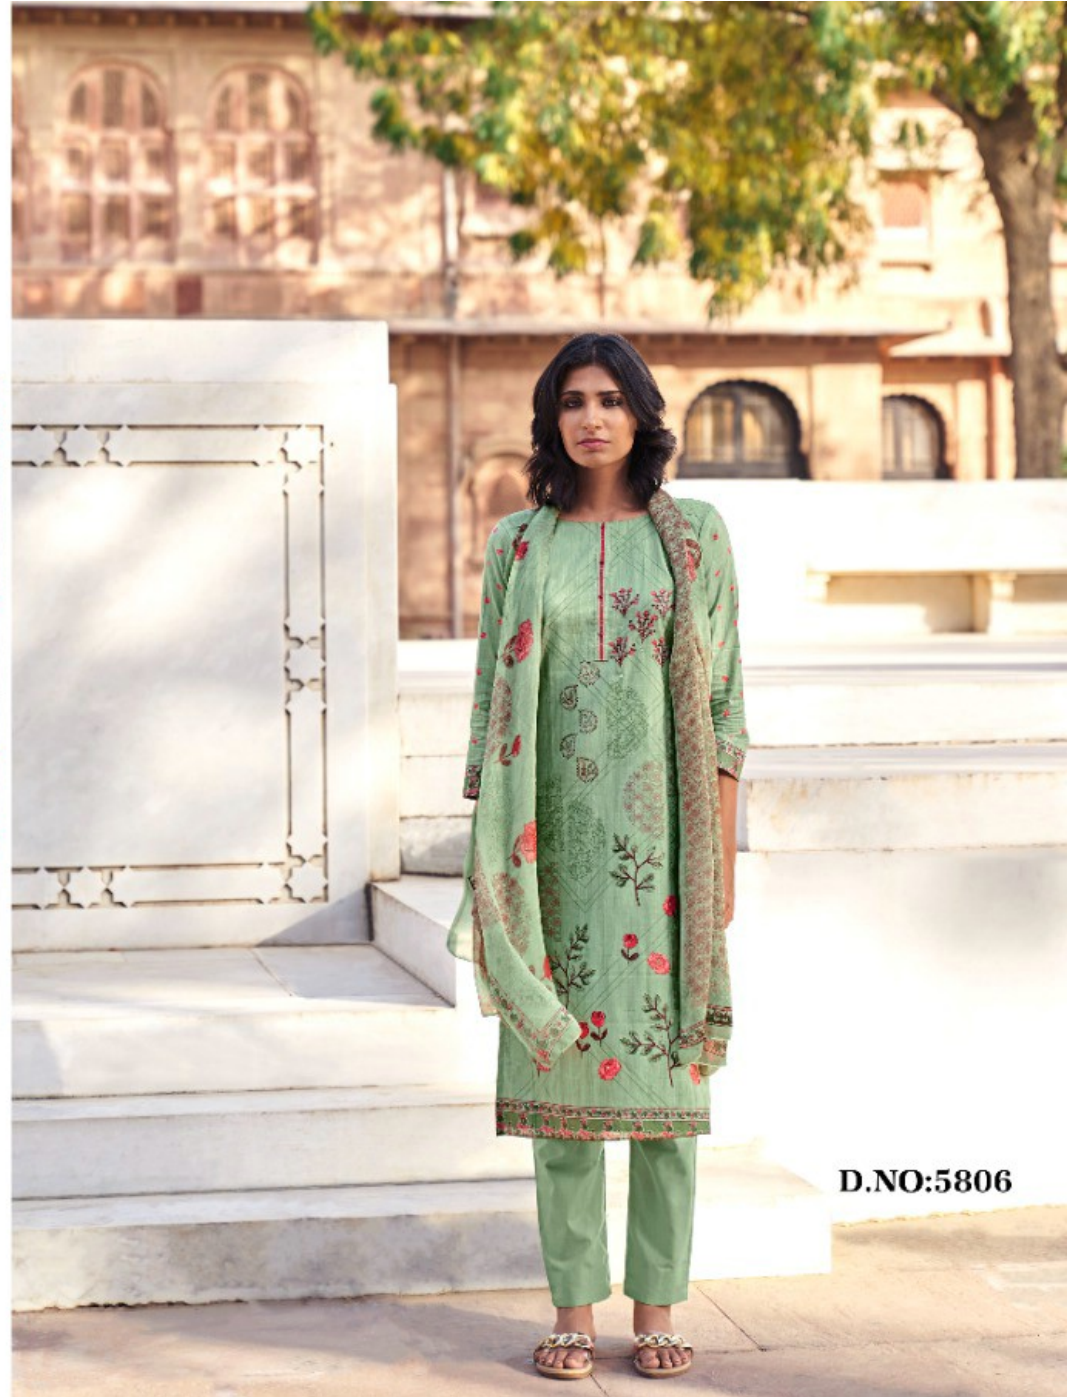

D.NO:5806

TEXTILE DEAL