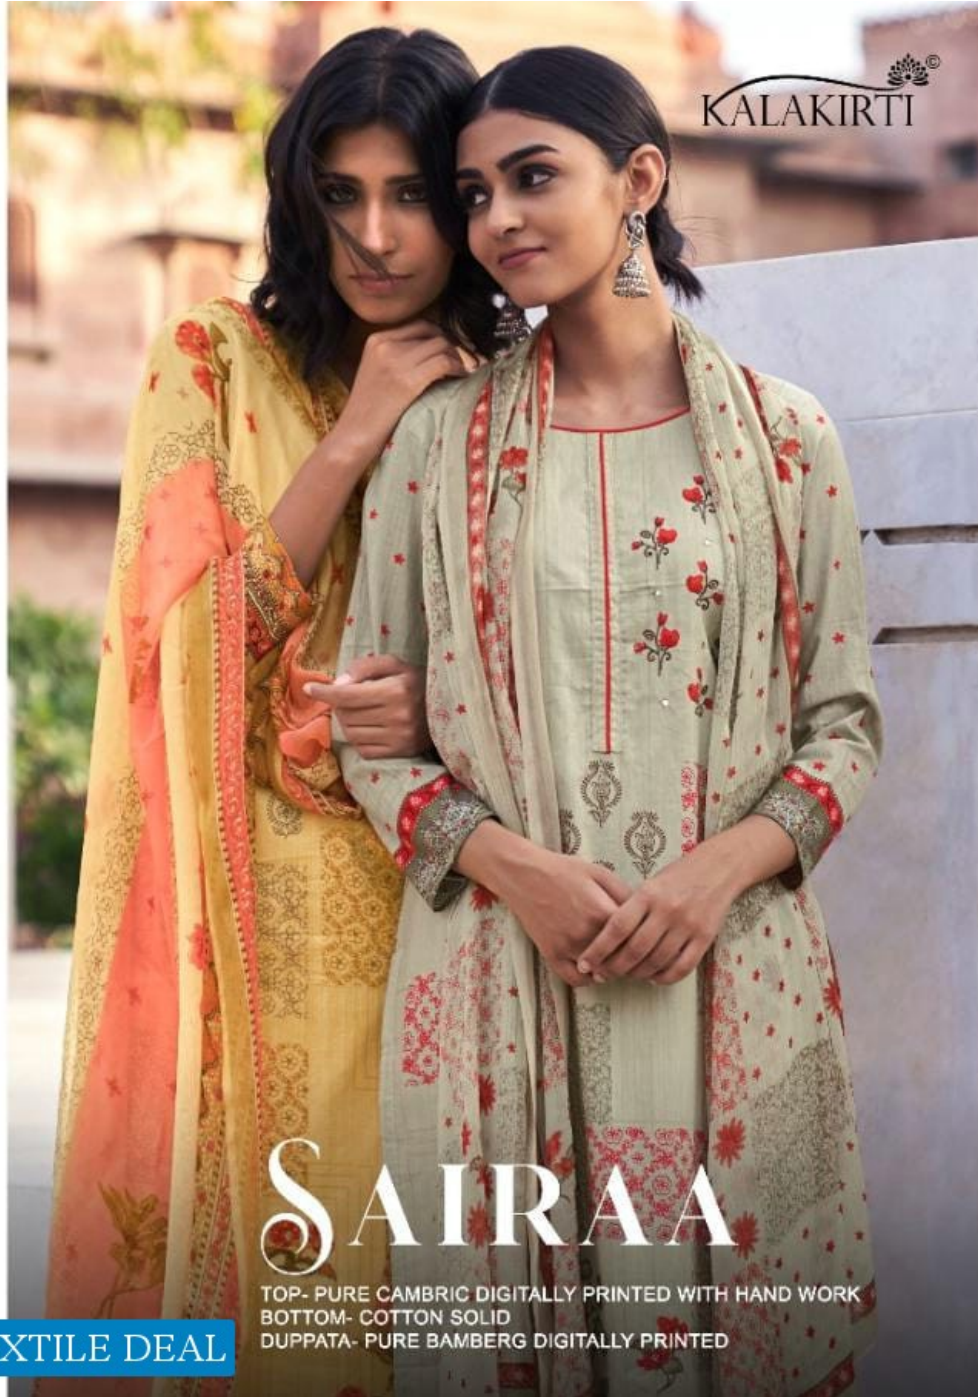

KALAKIRTI
KALAKIRTI

KALAKIRTI®

SAIRAA

TOP- PURE CAMBRIC DIGITALLY PRINTED WITH HAND WORK
BOTTOM- COTTON SOLID
DUPPATA- PURE BAMBERG DIGITALLY PRINTED

TEXTILE DEAL

TEXTILE DEAL

D.NO:5807

TEXTILE DEAL