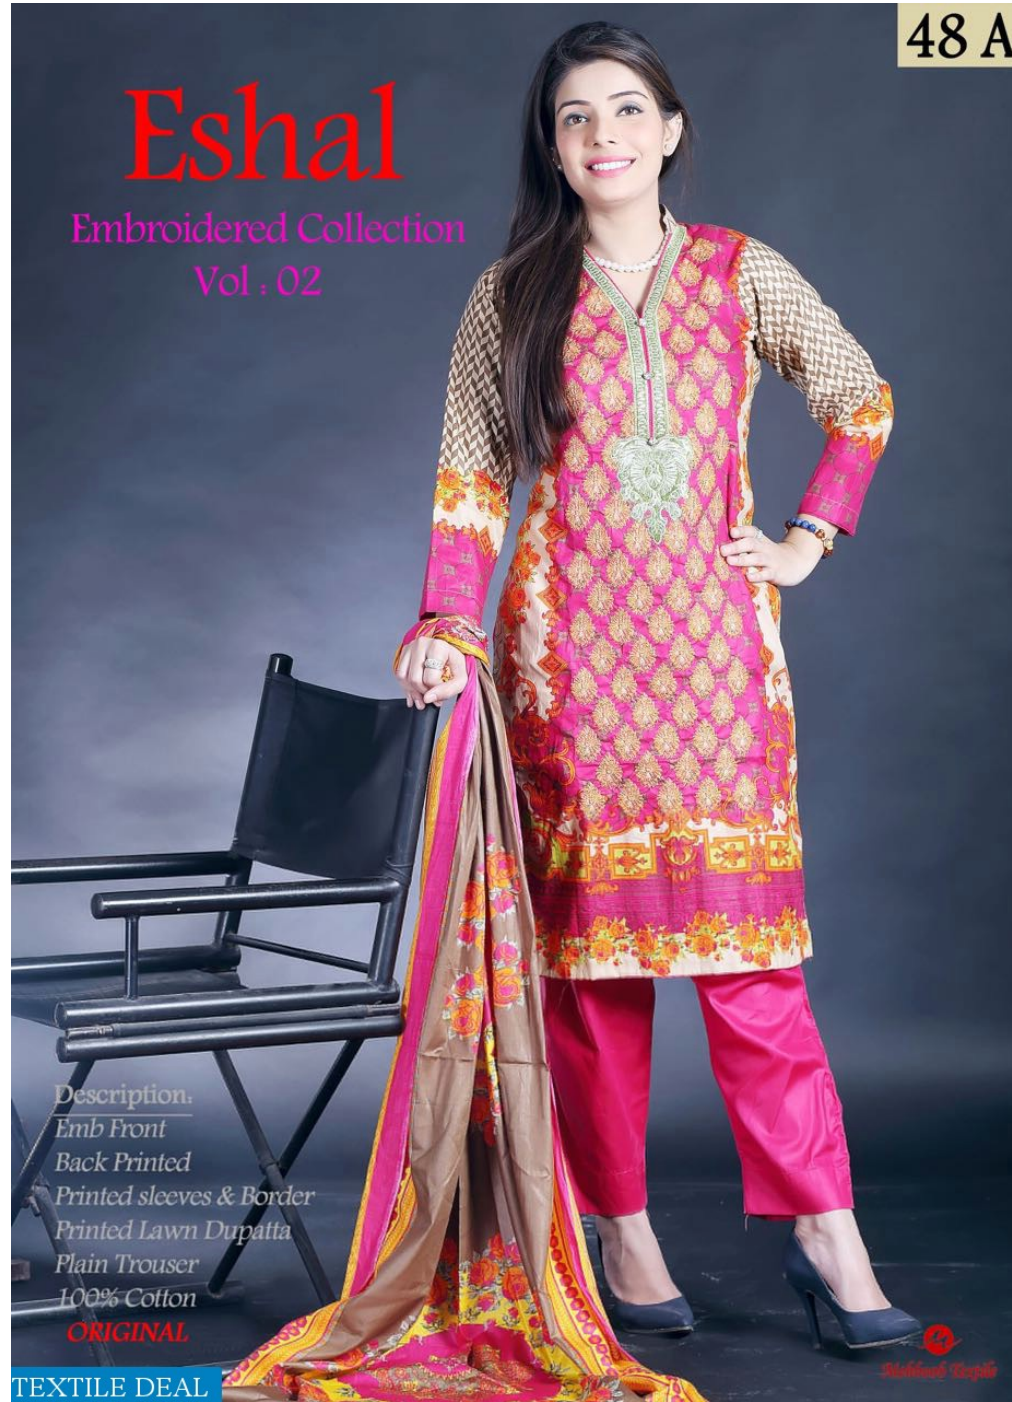

48 A

Eshal

Embroidered Collection
Vol : 02

Description:
Emb Front
Back Printed
Printed sleeves & Border
Printed Lawn Dupatta
Plain Trouser
100% Cotton

ORIGINAL

TEXTILE DEAL