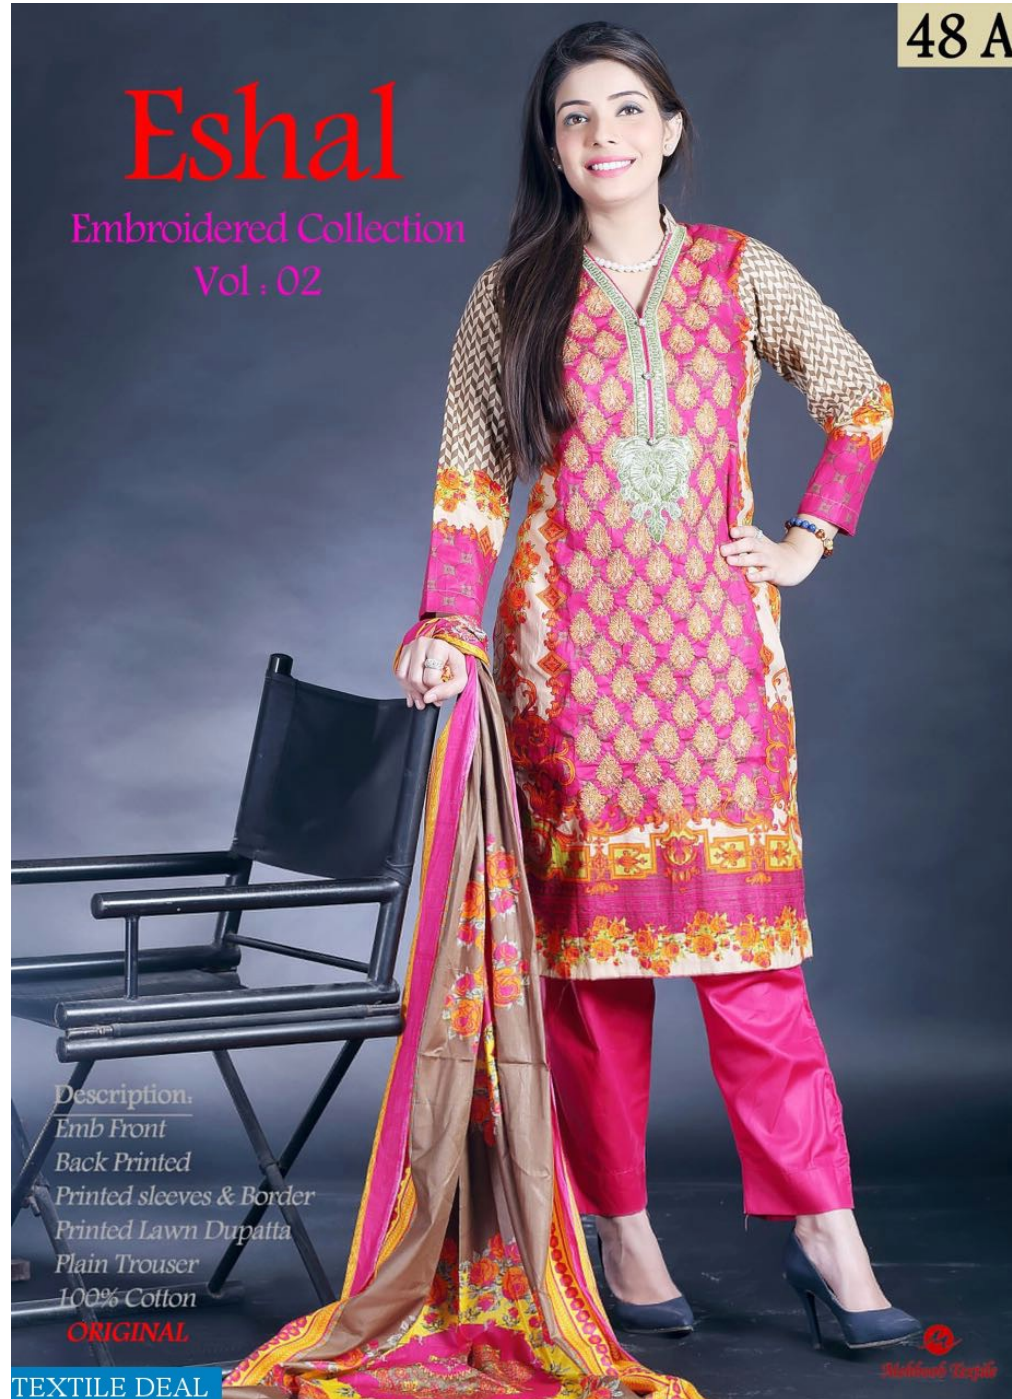

48 A

Eshal

Embroidered Collection
Vol : 02

Description:
Emb Front
Back Printed
Printed sleeves & Border
Printed Lawn Dupatta
Plain Trouser
100% Cotton

ORIGINAL

TEXTILE DEAL