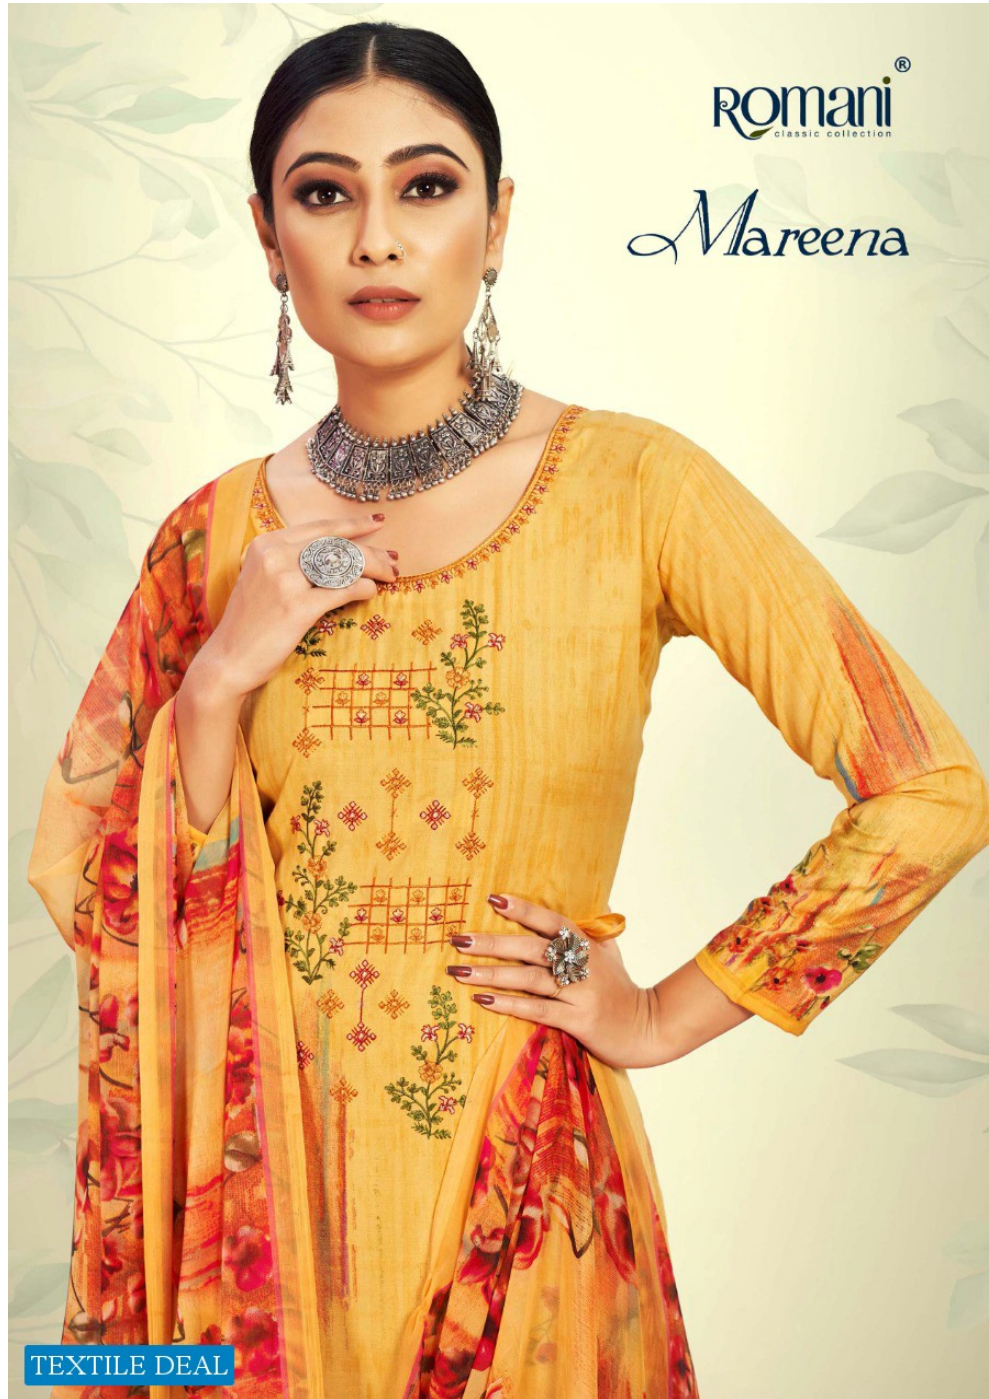

Romani®  
classic collection

Mareena

TEXTILE DEAL

**ROMANI**<sup>®</sup>  
classic collection

GORGEOUSLYLOOK  
*Stunning  
Beauty*

TEXTILE DEAL

TEXTILE DEAL

TEXTILE DEAL

1039-002

TEXTILE DEAL

1039-001

TEXTILE DEAL

TEXTILE DEAL

1039-008

1039-001

1039-002