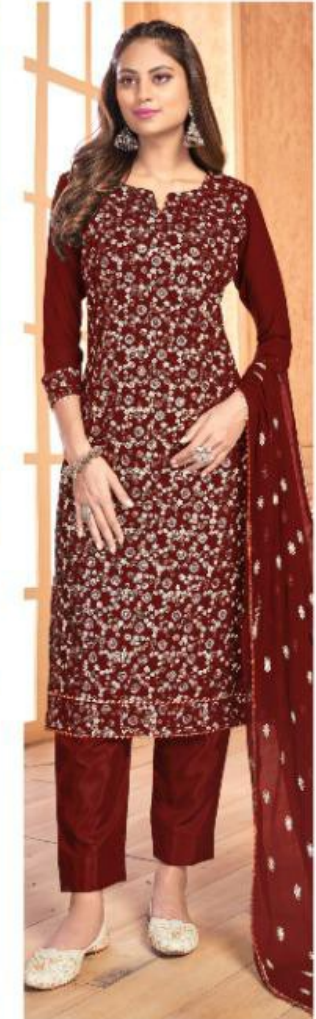

**Ramsha**[®]

#R-473-B

TOP- FOX GEORGETTE WITH HEAVY EMBROIDERY
BOTTOM- DULL SANTOON
DUPATTA - NAZMEEN EMBROIDERY

© DRY CLEAN ONLY.
DO NOT USE ANY BLEACH OR STAIN REMOVING CHEMICAL.
TEXTILE DEAL AT MODERATE TEMPERATURE.

Ramsha®

473-LIGHT-NX

Ramsha®

473-LIGHT-NX

#R-473-A

#R-473-B

#R-473-C

#R-473-D

TEXTILE DEAL

#R-473-C

TOP- FOX GEORGETTE WITH HEAVY EMBROIDERY
BOTTOM- DULL SANTOON
DUPATTA - NAZMEEN EMBROIDERY

© DRY CLEAN ONLY.
DO NOT USE ANY BLEACH OR STAIN REMOVING CHEMICAL.
AT MODERATE TEMPERATURE.