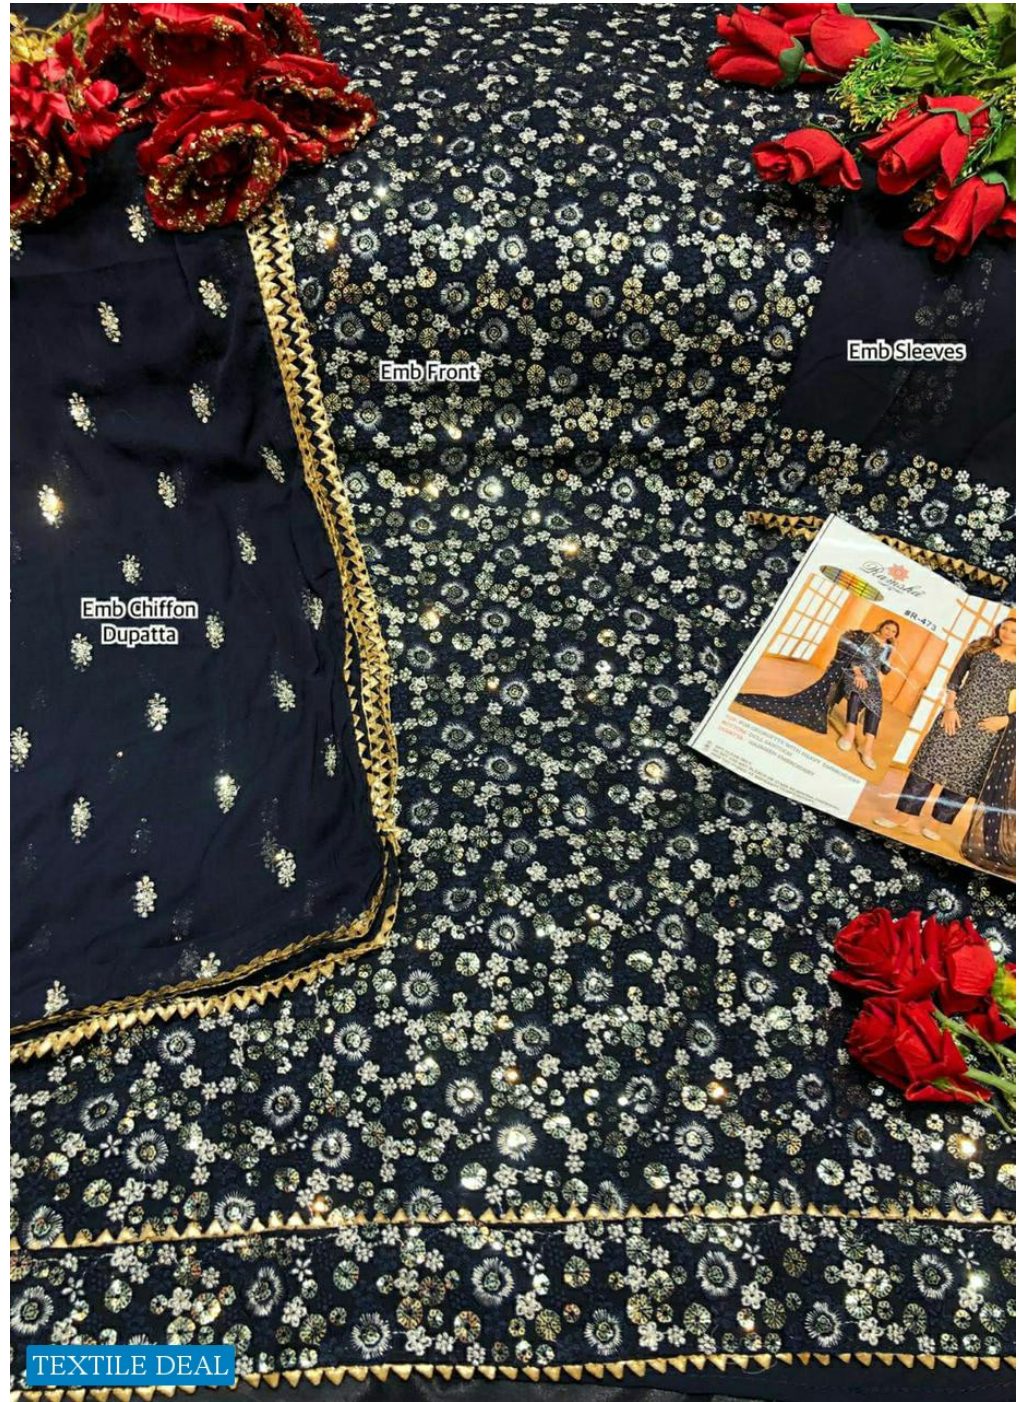

**Ramsha**[®]

#R-473-B

TOP- FOX GEORGETTE WITH HEAVY EMBROIDERY
BOTTOM- DULL SANTOON
DUPATTA - NAZMEEN EMBROIDERY

© DRY CLEAN ONLY.
DO NOT USE ANY BLEACH OR STAIN REMOVING CHEMICAL.
TEXTILE DEAL AT MODERATE TEMPERATURE.

TEXTILE DEAL

#R-473-C

TOP- FOX GEORGETTE WITH HEAVY EMBROIDERY
BOTTOM- DULL SANTOON
DUPATTA - NAZMEEN EMBROIDERY

© DRY CLEAN ONLY.
DO NOT USE ANY BLEACH OR STAIN REMOVING CHEMICAL.
AT MODERATE TEMPERATURE.

TEXTILE DEAL

**Ramsha**[®]

#R-473-A

TOP- FOX GEORGETTE WITH HEAVY EMBROIDERY
BOTTOM- DULL SANTOON
DUPATTA - NAZMEEN EMBROIDERY

© DRY CLEAN ONLY.
DO NOT USE ANY BLEACH OR STAIN REMOVING CHEMICAL.
TEXTILE DEAL AT MODERATE TEMPERATURE.

Ramsha®

#R-473-D

TOP- FOX GEORGETTE WITH HEAVY EMBROIDERY
BOTTOM- DULL SANTOON
DUPATTA - NAZMEEN EMBROIDERY

© DRY CLEAN ONLY.
DO NOT USE ANY BLEACH OR STAIN REMOVING CHEMICAL.
AT MODERATE TEMPERATURE.

TEXTILE DEAL