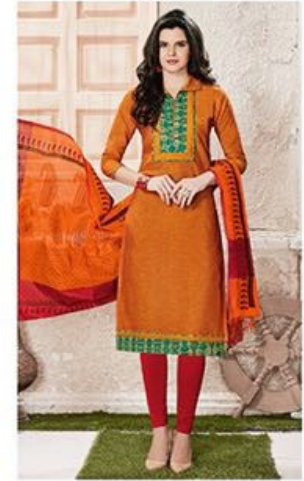

Shree
Vishnu

A PRODUCT OF
VISHNU PRINT

VICTORIA

DEAL

LIKE DEWDROPS
ON PETALS

LIKE NOTES
IN HARMONY

48008

TEXTILE DEAL

TEXTILE DEAL

LIKE A BREEZE
IN THE CANYON

48001

TEXTILE DEAL

48001

48002

48003

48007

48008

48009

48004

48005

48006

48010

48011

48012