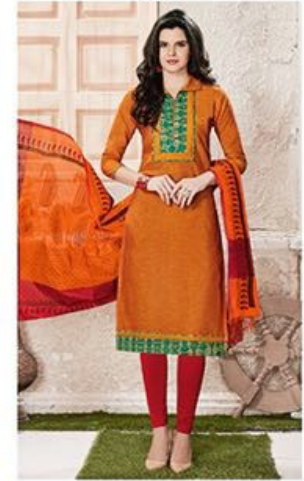

48009

48004