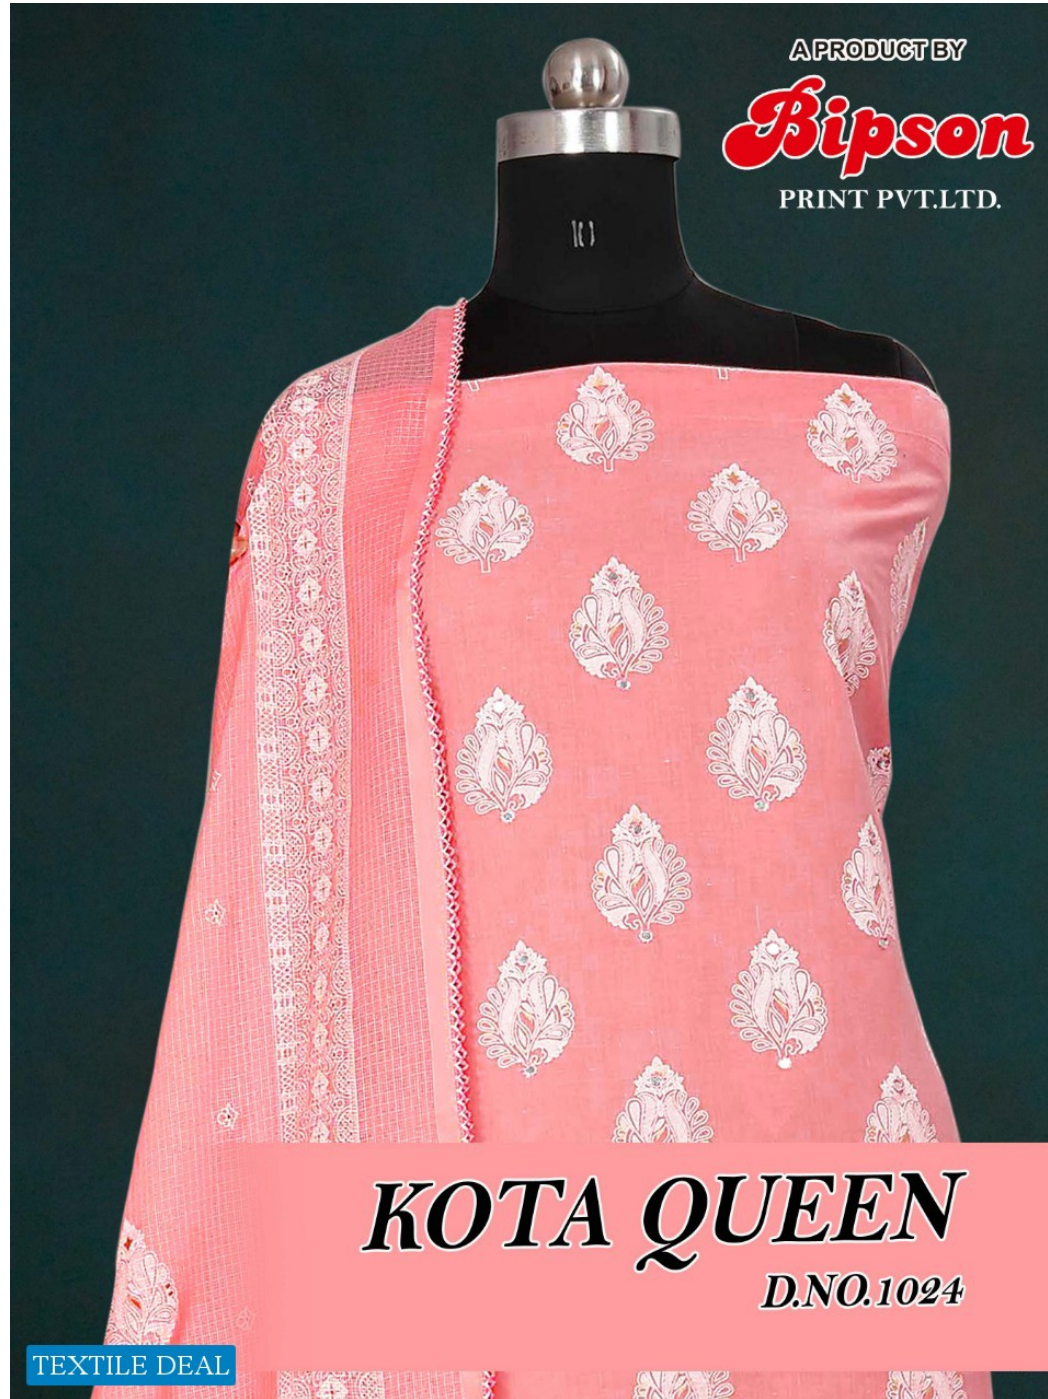

A PRODUCT BY

Ripson

PRINT PVT.LTD.

KOTA QUEEN

D.NO.1024

TEXTILE DEAL

TOP :- PURE COTTON PRINT WITH WORK

BOTTOM :- PURE COTTON DYED

TEXTILE DEAL A :- KOTA CHEX PRINT

KOTA QUEEN
D.NO.1024-C

TOP :- PURE COTTON PRINT WITH WORK

BOTTOM :- PURE COTTON DYED

TEXTILE DEAL A :- KOTA CHEX PRINT

KOTA QUEEN
D.NO.1024-D

TOP :- PURE COTTON PRINT WITH WORK

BOTTOM :- PURE COTTON DYED

TEXTILE DEAL A :- KOTA CHEX PRINT

A PRODUCT BY

Ribson
TEXTILE DEAL *no. 1*

KOTA QUEEN

TOP :- PURE COTTON PRINT WITH WORK

BOTTOM :- PURE COTTON

DUPATTA :- KOTA CHEX PRINT

TOP :- PURE COTTON PRINT WITH WORK
BOTTOM :- PURE COTTON DYED
TEXTILE DEAL A :- KOTA CHEX PRINT