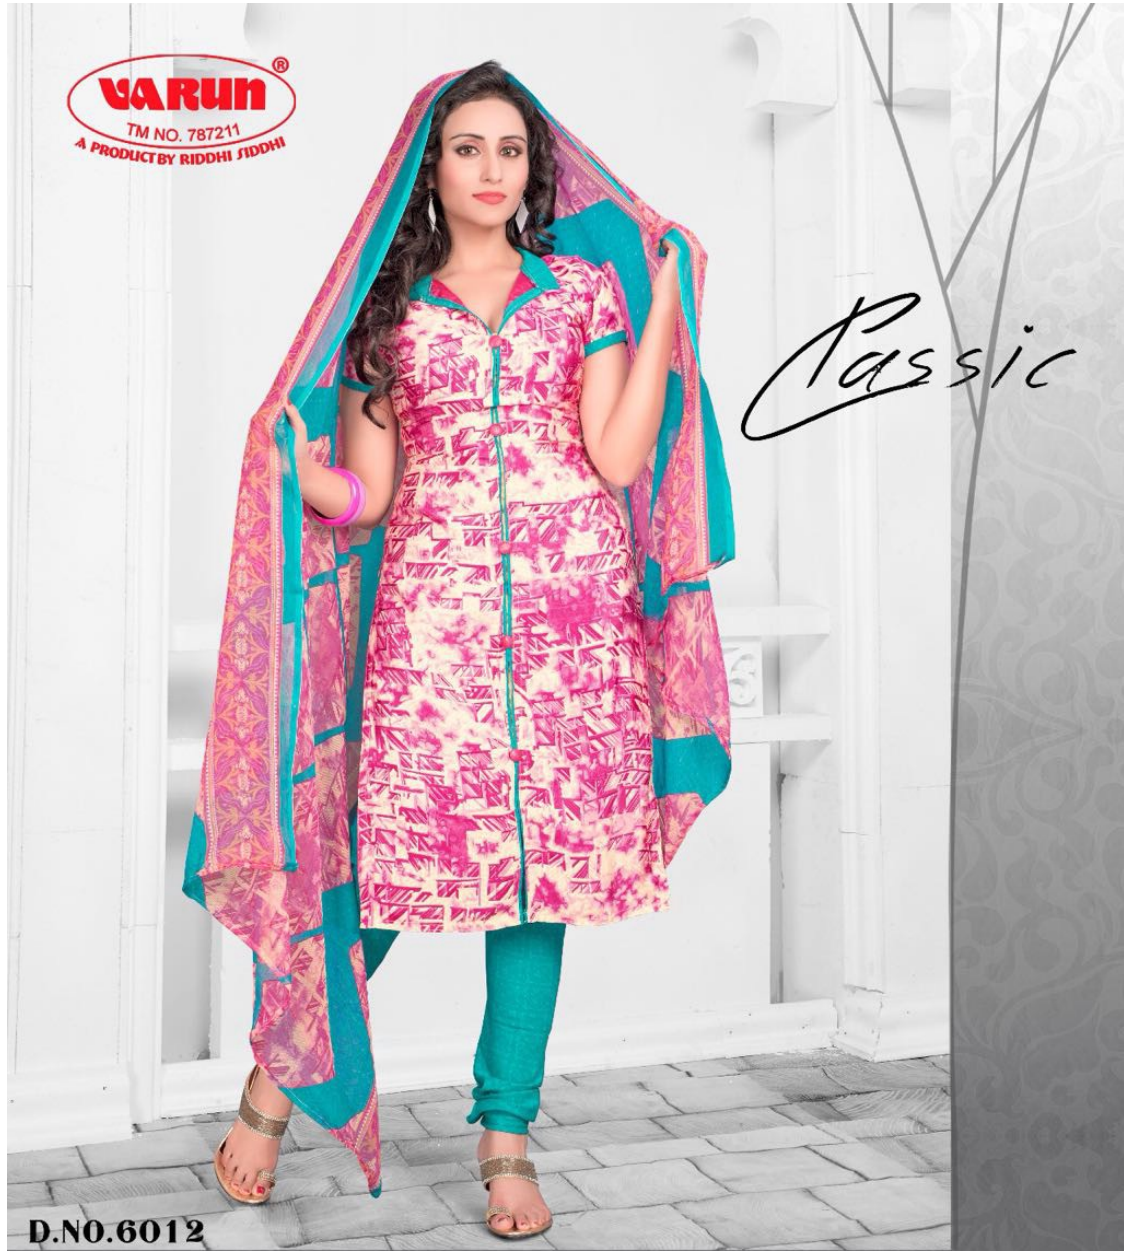

VARUN®
TM NO. 787211
A PRODUCT BY RIDDHI SIDDHI

Classic

D.NO.6012

the Colours are fresh for the season, the prints are delicate over economical quality fabrics that enthruses once you buy you indulge into an inseparable journey of fabrics that never fades out to the style horizon

TEXTILE DEAL