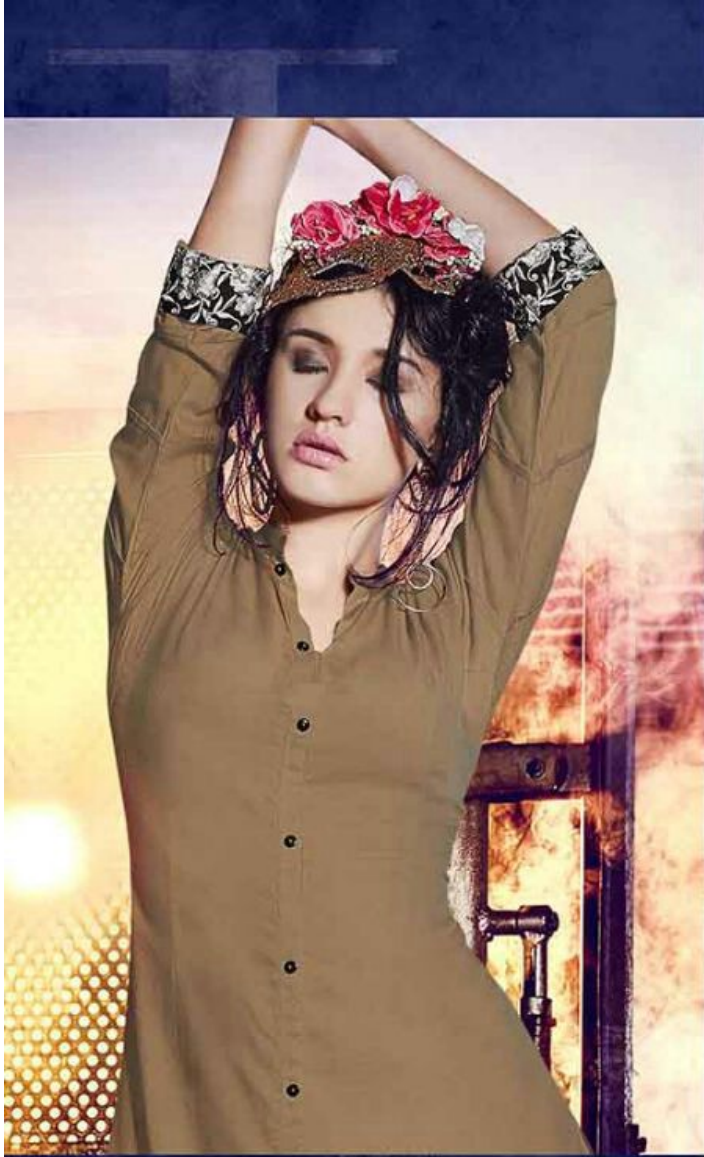

Bdesi
BD-13

TEXTILE DEAL