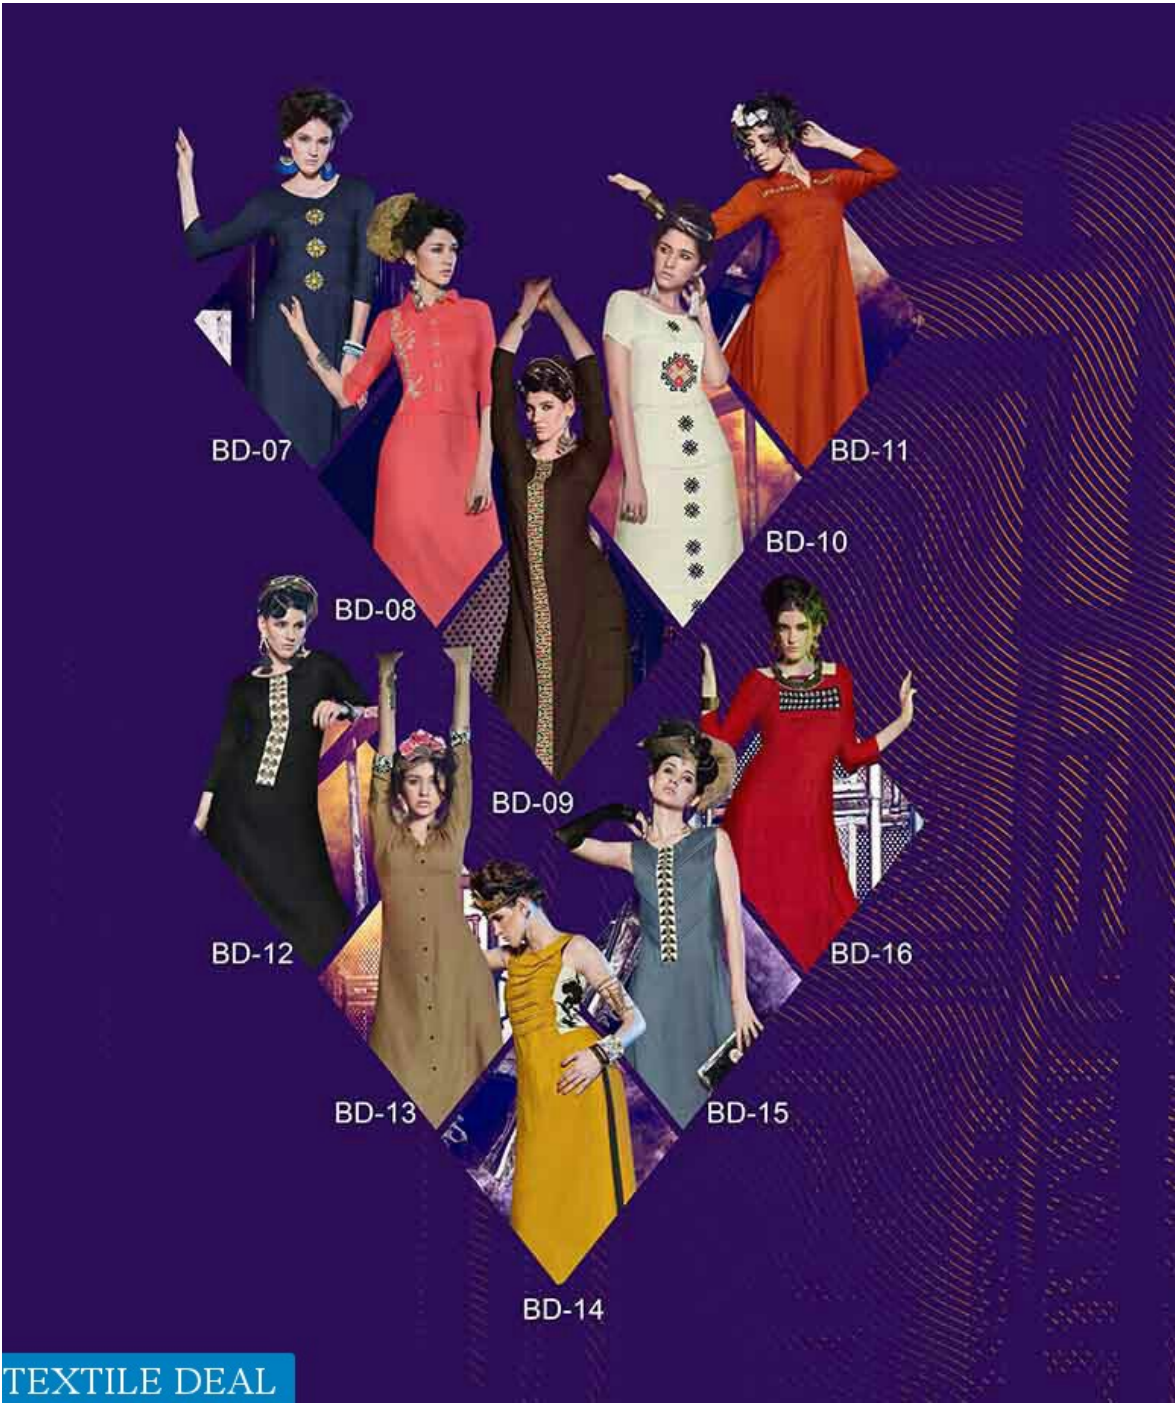

DEAL

Bdesi
BD-11

TEXTILE DEAL

Balesi
BD-10

great endeavour

A CONSEQUENCE OF TIMELESS EFFORTS OF
DESIGNERS AND TEAM.

TEXTILE DEAL

Bdesi
BD-12

versatile style

ADD AN OOMPH FACTOR TO YOUR WARDROBE
CRAFTED FOR STYLISH WOMEN.

TEXTILE DEAL

TEXTILE DEAL

TEXTILE DEAL

Balesi
BD-14
vogue ensemble
ENHANCE YOUR ENSEMBLE WITH THIS VOGUE TODAY.

Bdesi
BD-09

attractive harmony

TEXTILE DEAL

A woman with dark hair styled in an updo with a gold headpiece stands in a dark, industrial-looking tunnel. She is wearing a vibrant red, long-sleeved, button-up dress with gold embroidery on the left side of the bodice. She is also wearing gold jewelry, including large earrings and a bracelet. The background is a dramatic, fiery orange and red glow, suggesting a tunnel entrance or a fire. The overall mood is mysterious and dramatic.

EXPLORE AN ARRAY OF LUXURIOUS COLORS AND PATTERNS.

Bdesi
BD-11

striking attire

GRACE YOURSELF WITH A STRIKING
STATEMENT OF ATTIRE.

TEXTILE DEAL

Bdesi
BD-16

TEXTILE DEAL