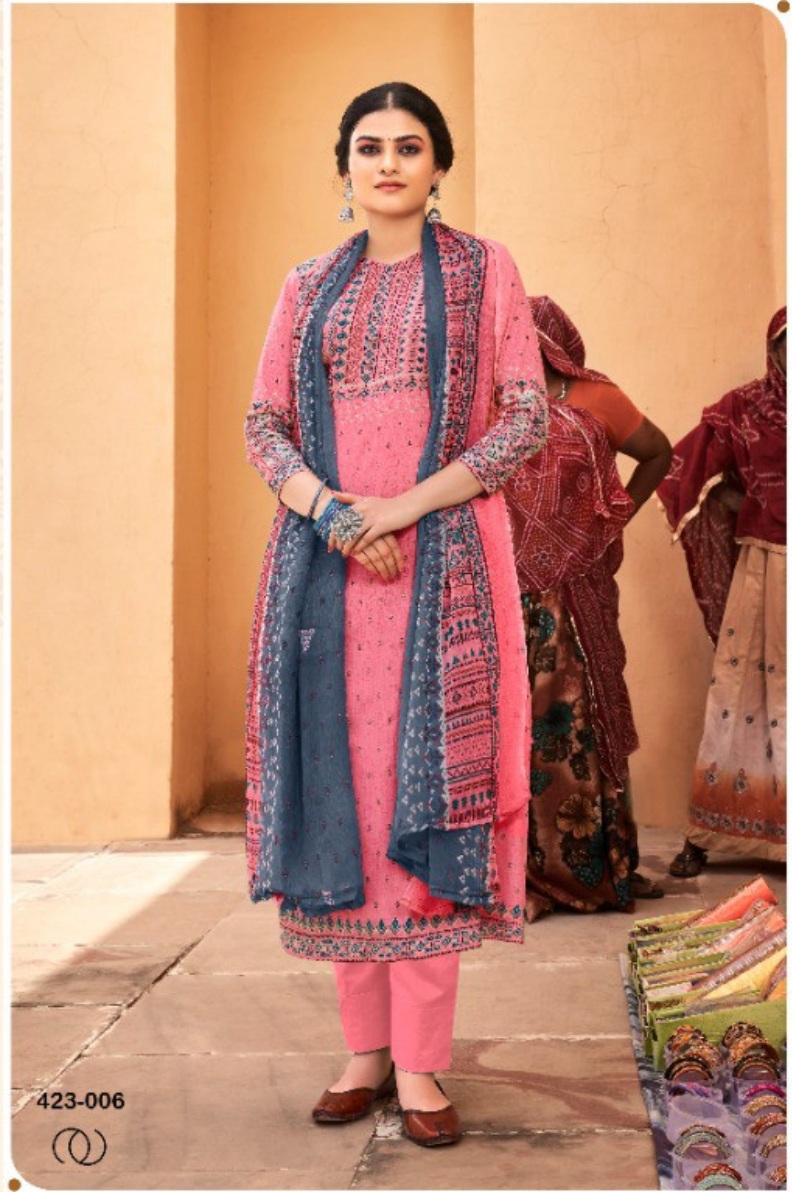

Zulfat
Designs | Suits

TEXTILE DEAL

423-006