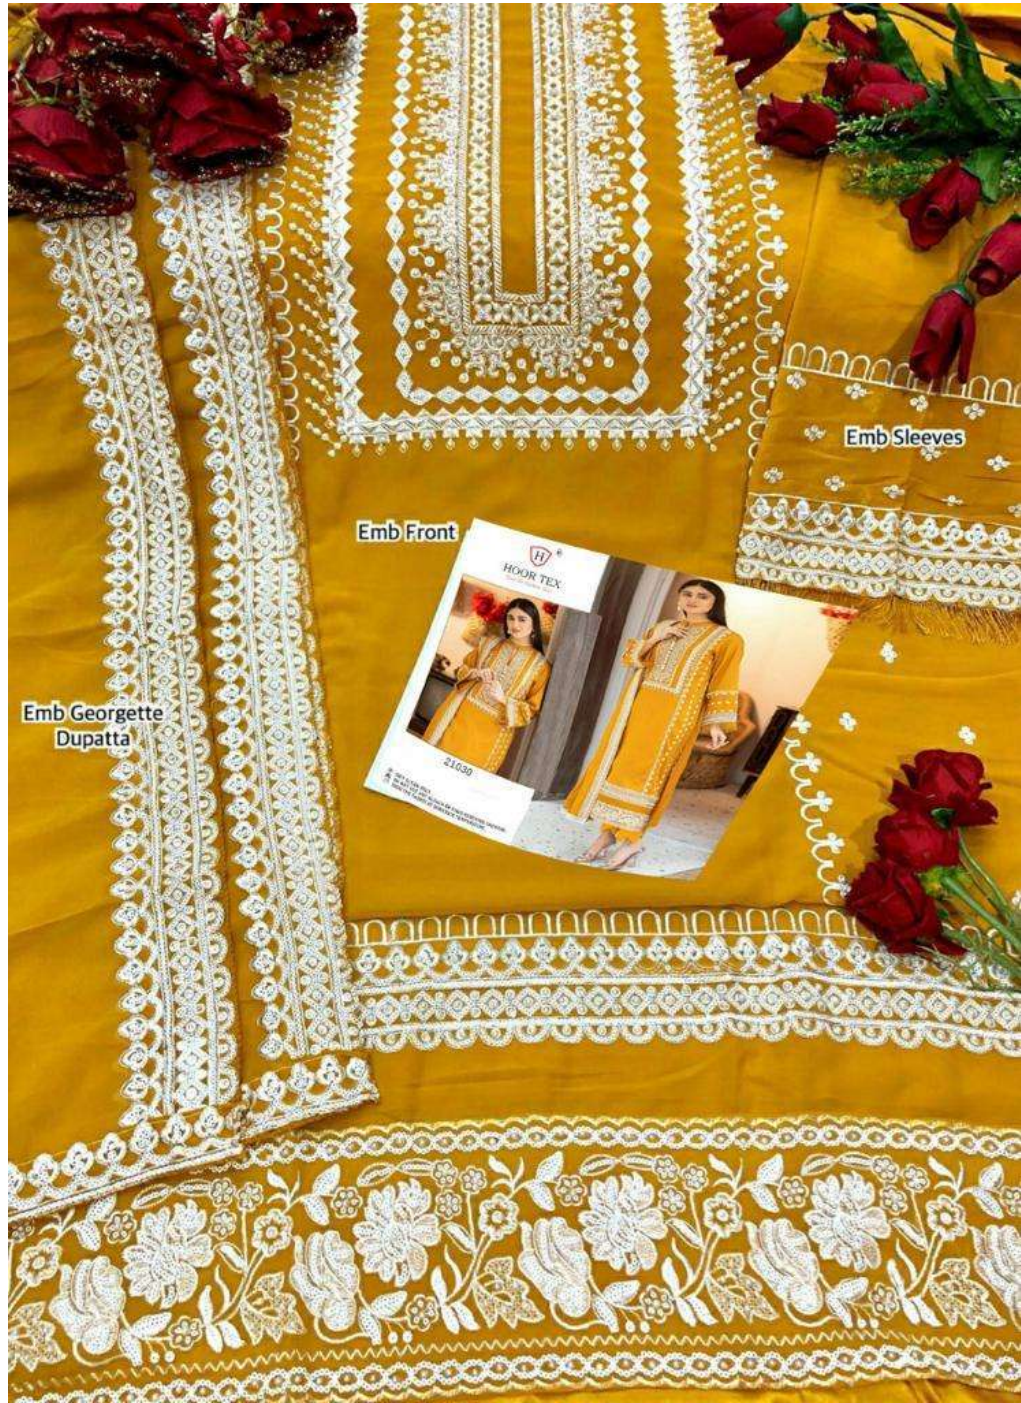

HOOR TEX
Hoor The Fashion Noor

21030

Ⓟ DRY CLEAN ONLY.
✘ DO NOT USE ANY BLEACH OR STAIN REMOVING CHEMICAL.
☎ IRON THE FABRIC AT MODERATE TEMPERATURE.

Emb Sleeves

Emb Front

Emb Georgette
Dupatta