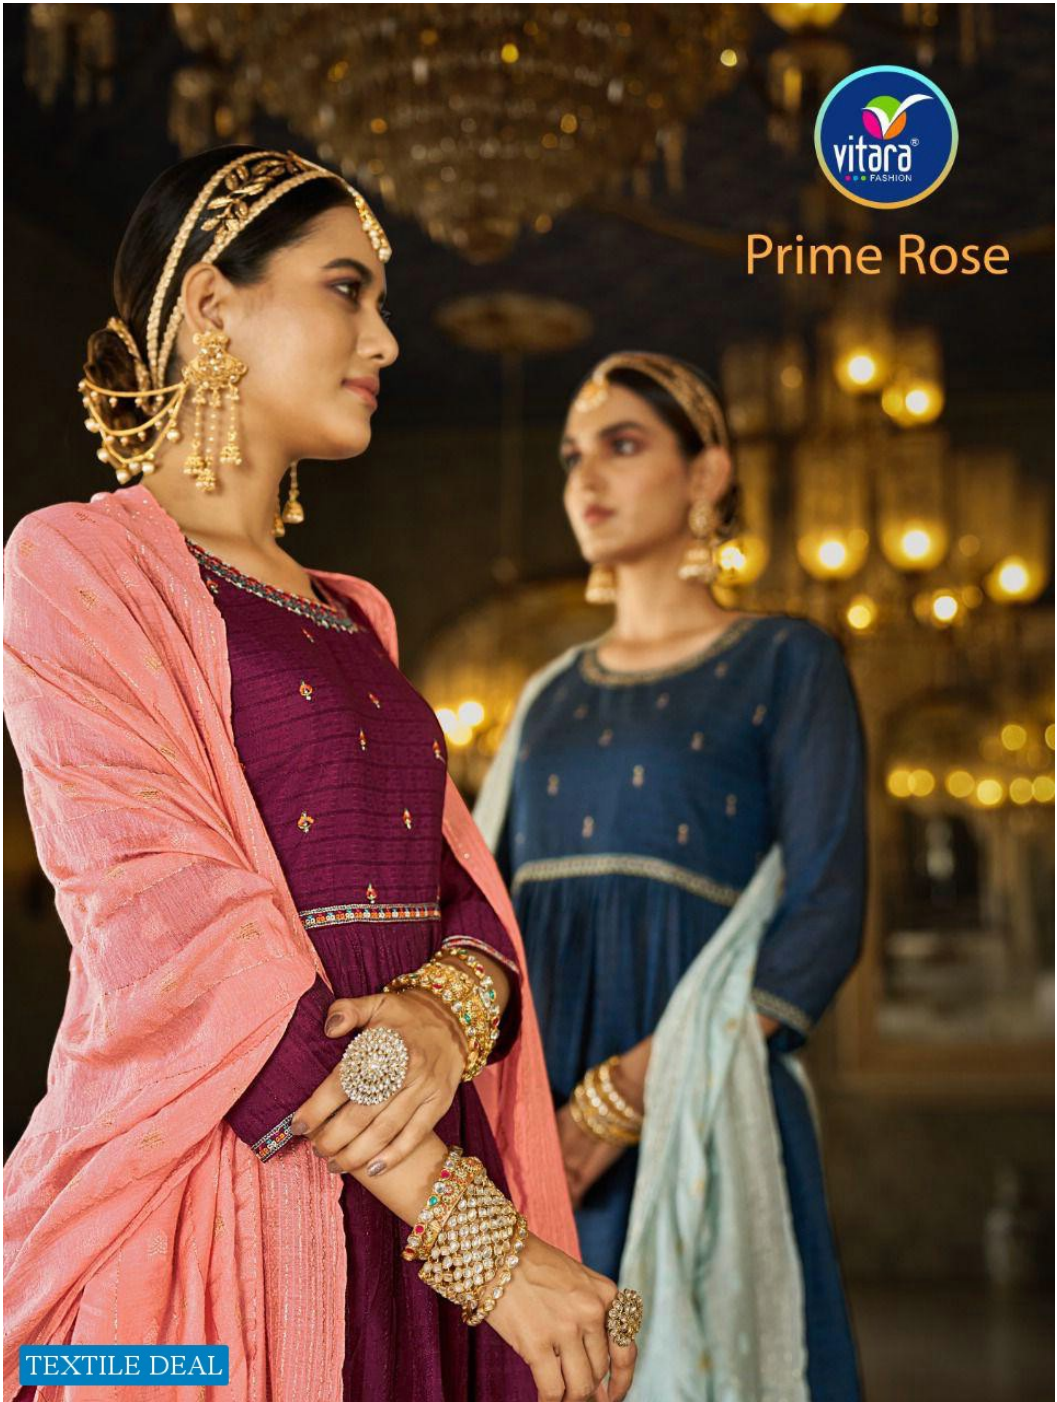

Prime Rose

TEXTILE DEAL

D.No.1001

D.No.1002

D.No.1003

D.No.1004

TEXTILE DEAL

PLEASANT SURPRISE
Combination of dark beige and off
white pattern to charm you

TEXTILE DEAL

D.No.1002

TEXTILE DEAL

EXCLUSIVE CLUB
Combination of daring yellow
and vibrant wine gold is
bringing out the exclusivity

TEXTILE DEAL

SENSATIONAL STYLE

Extraordinary design of splendid work on an ensemble for the woman of class to wear it on all occasions