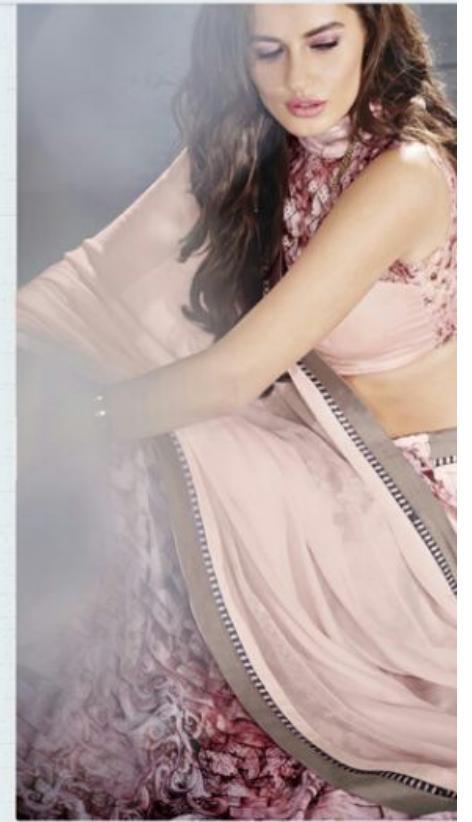

*Bring Glamour  
to your Personality*

**T&M** Designer Studio®

TT-1115

T&M Designer Studio®  
*Celebrate your freedom  
with the  
printed design,  
shaded fabric.*

TT-1126

TEXTILE DEAL