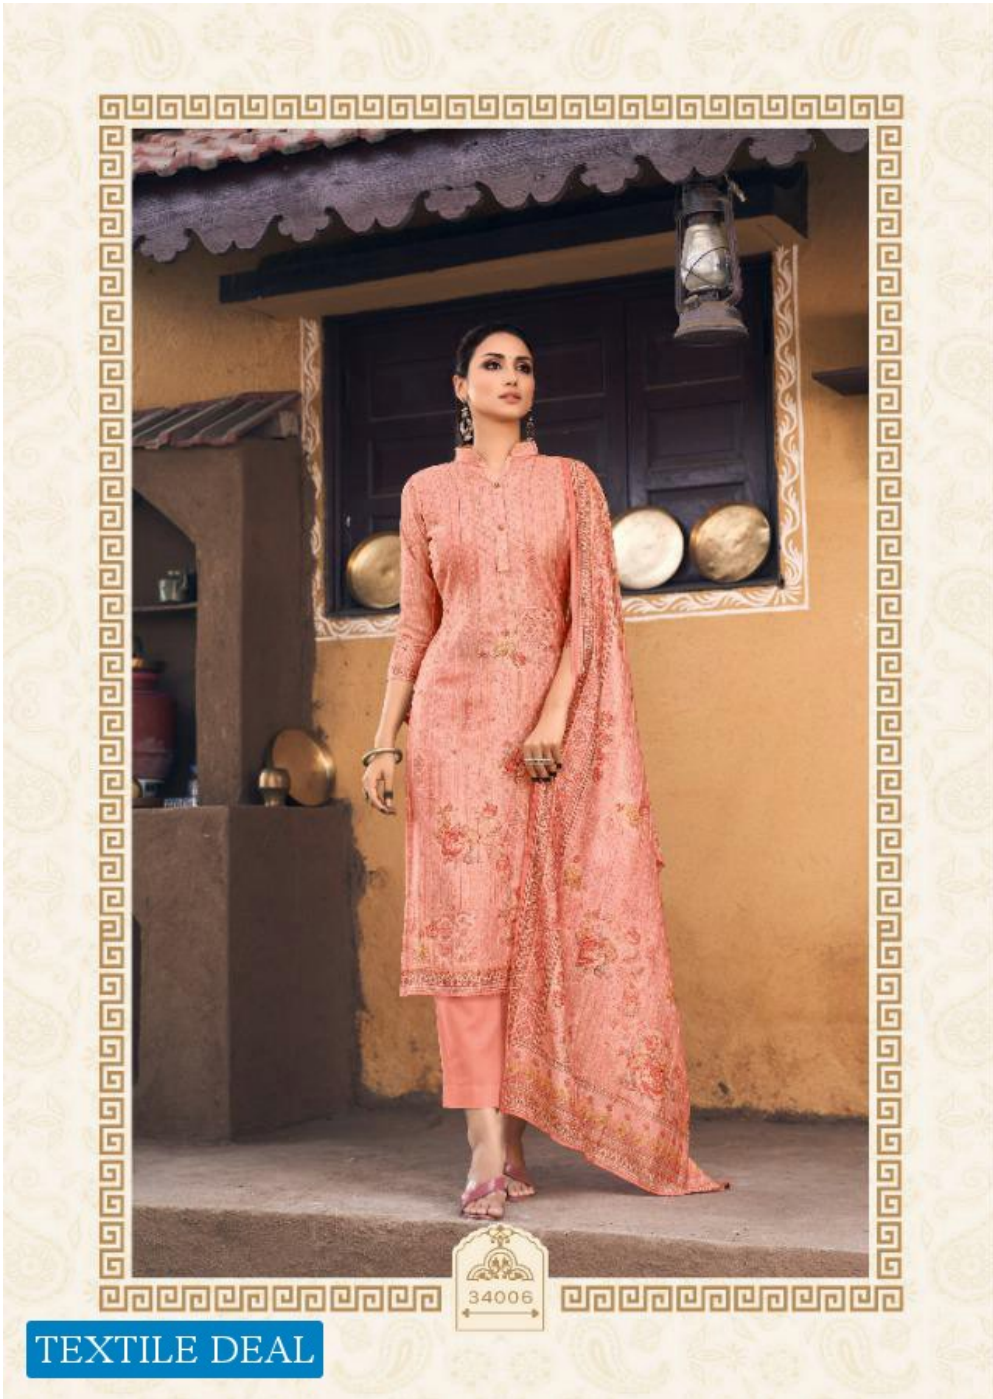

34001

TEXTILE DEAL

WINNING COMBINATION

ENHANCE THESE MAGAZINE PRESENT AN AREA OF 300W
FASHIONABLE WORLD WITH BEAUTIFUL COLLECTION TO
SUITE EVERYONE AT ALL OCCASIONS.

TEXTILE DEAL

TEXTILE DEAL

TEXTILE DEAL

34001