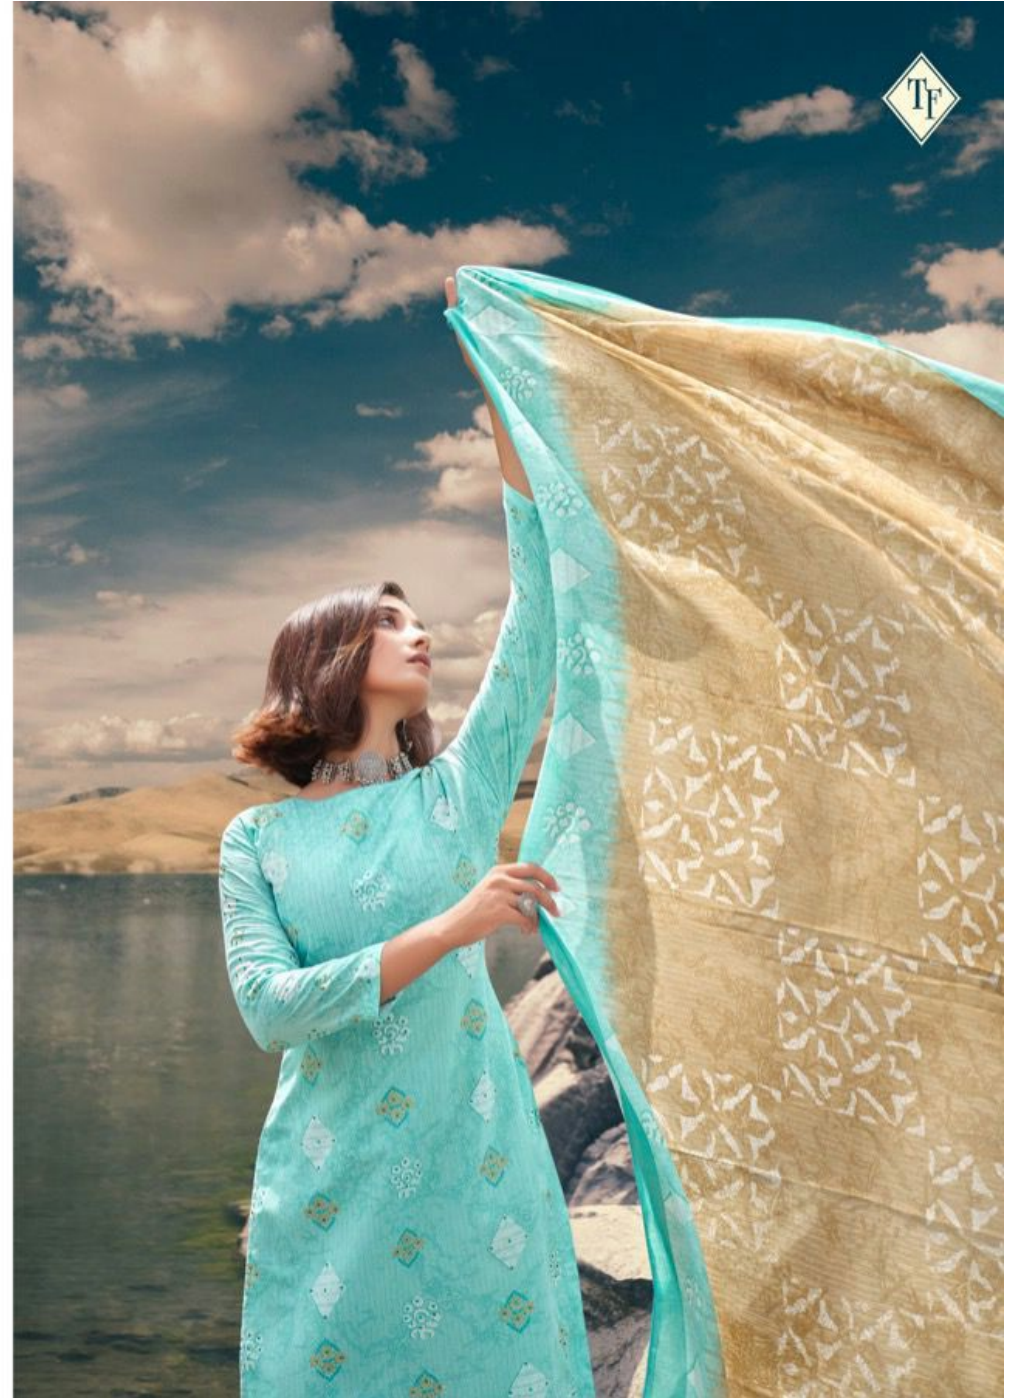

No wonder you embrace the majestic queen look when you choose this gorgeous green to be yours, be a stunner!

TEXTILE DEAL

D.NO.3501