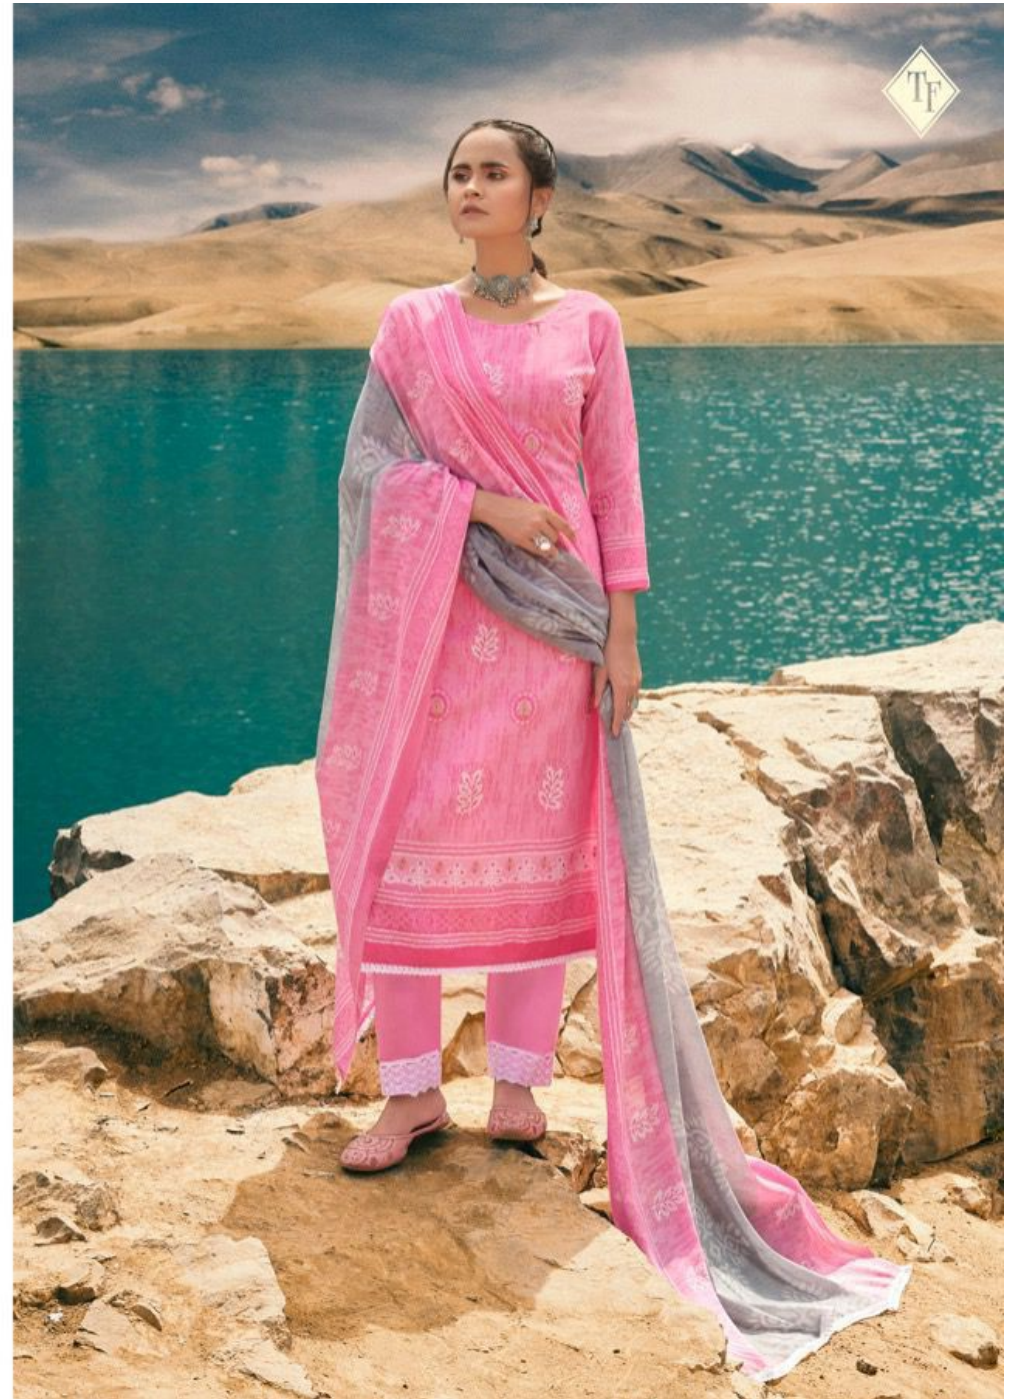

TEXTILE DEAL

TEXTILE DEAL

COVER

BE THE BEAUTIFUL  
FASHION GOD-  
DESS WHILE YOU  
ADORN THIS PIECE  
FROM THE COL-  
LECTION FEATUR-  
ING GOLD MOTIFS  
AND CONTRAST  
D.U.P.A.T.T.A

D.NO.3507

TEXTILE DEAL