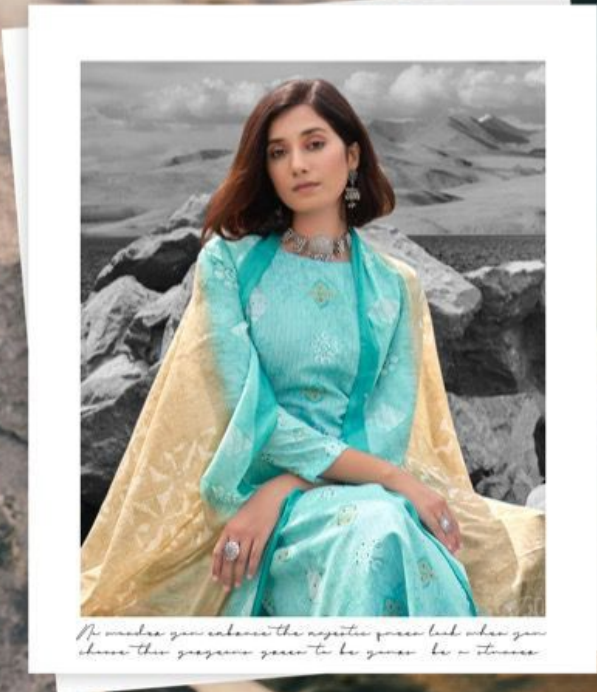

TEXTILE DEAL

D.NO.3508

NO WONDER YOU  
EMBRACE THE MA-  
JESTIC QUEEN  
LOOK WHEN YOU  
CHOOSE THIS  
GORGEOUS GREEN  
TO BE YOURS, BE A  
STUNNER!

TEXTILE DEAL

COVER *by*

*No matter how you enhance the negative your look when you  
choose this gorgeous you're to be yours be a stunner*