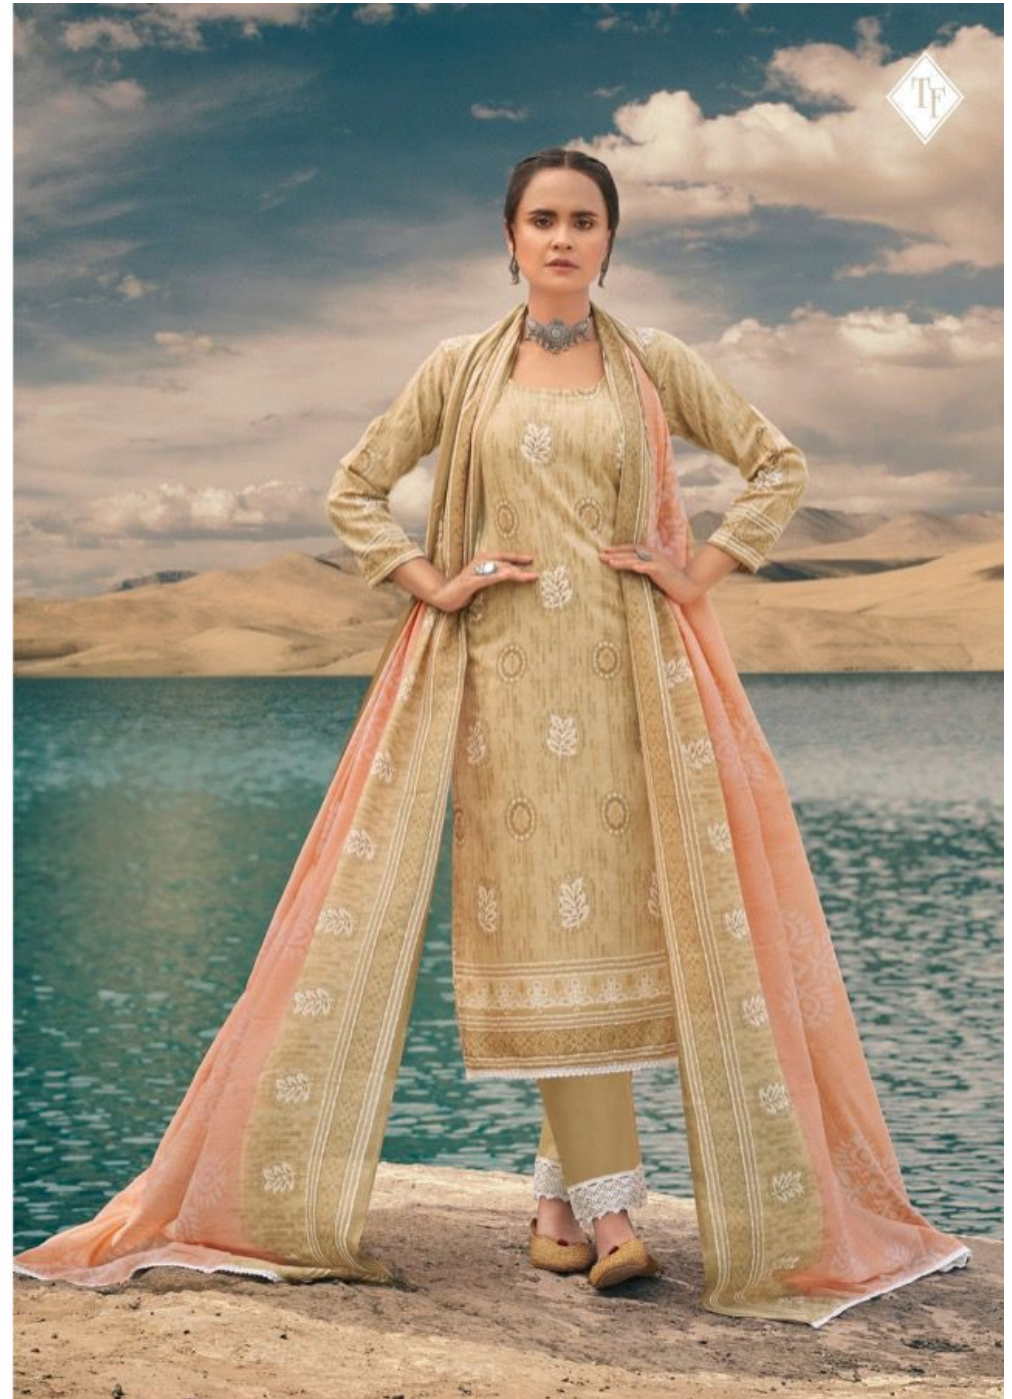

TEXTILE DEAL

D.NO.3508

NO WONDER YOU  
EMBRACE THE MA-  
JESTIC QUEEN  
LOOK WHEN YOU  
CHOOSE THIS  
GORGEOUS GREEN  
TO BE YOURS, BE A  
STUNNER!

TEXTILE DEAL

COVER *by*

*No matter how you enhance the negative your look when you  
choose this gorgeous you're to be yours be a stunner*