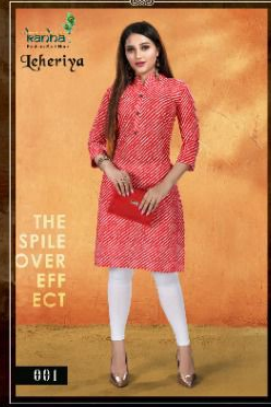

TEXTILE DEAL

**kanna**  
Fashion Start Here  
**Leheriya**

**BALLET-LENGTH**

**008**

**TEXTILE DEAL**

**kanna**  
Fashion Start Here

**Leheriya**

THE  
SPILE  
OVER  
EFF  
ECT

**001**

TEXTILE DEAL

**kanna**  
Fashion Start Here  
**Leheriya**

**FASHION  
DREAM**

**006**

**TEXTILE DEAL**

TEXTILE DEAL

**kanna**  
Fashion Start Here