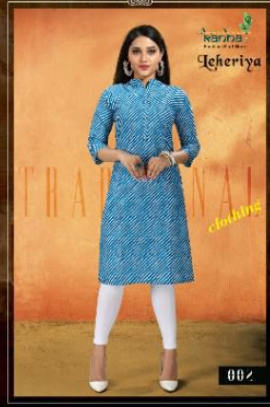

TEXTILE DEAL

**kanna**  
Fashion Start Here  
**Leheriya**

**BALLET-LENGTH**

**008**

**TEXTILE DEAL**

**kanna**  
Fashion Start Here

**Leheriya**

THE  
SPILE  
OVER  
EFF  
ECT

**001**

TEXTILE DEAL

**kanna**  
Fashion Start Here  
**Leheriya**

**FASHION  
DREAM**

**006**

**TEXTILE DEAL**

TEXTILE DEAL

**kanna**  
Fashion Start Here