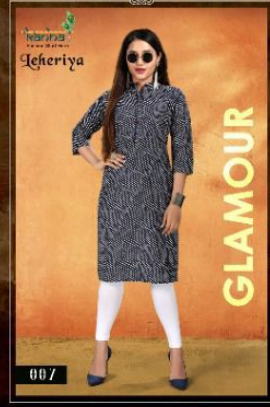

TEXTILE DEAL

**kanna**  
Fashion Start Here  
**Leheriya**

**BALLET-LENGTH**

**008**

**TEXTILE DEAL**

**kanna**  
Fashion Start Here

**Leheriya**

THE  
SPILE  
OVER  
EFF  
ECT

**001**

TEXTILE DEAL

**kanna**  
Fashion Start Here  
**Leheriya**

**FASHION  
DREAM**

**006**

**TEXTILE DEAL**

TEXTILE DEAL

**kanna**  
Fashion Start Here