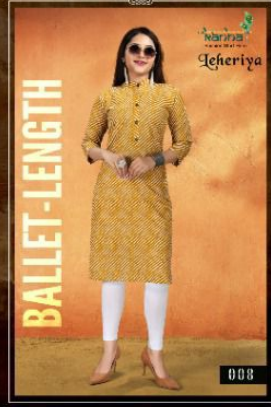

TEXTILE DEAL

**kanna**  
Fashion Start Here  
**Leheriya**

**BALLET-LENGTH**

**008**

**TEXTILE DEAL**

**kanna**  
Fashion Start Here

**Leheriya**

THE  
SPILE  
OVER  
EFF  
ECT

**001**

TEXTILE DEAL

**kanna**  
Fashion Start Here  
**Leheriya**

**FASHION  
DREAM**

**006**

**TEXTILE DEAL**

TEXTILE DEAL

**kanna**  
Fashion Start Here