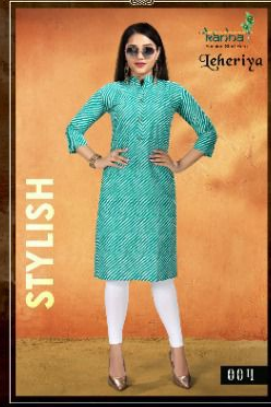

TEXTILE DEAL

**kanna**  
Fashion Start Here  
**Leheriya**

**BALLET-LENGTH**

**008**

**TEXTILE DEAL**

**kanna**  
Fashion Start Here

**Leheriya**

THE  
SPILE  
OVER  
EFF  
ECT

**001**

TEXTILE DEAL

**kanna**  
Fashion Start Here  
**Leheriya**

**FASHION  
DREAM**

**006**

**TEXTILE DEAL**

TEXTILE DEAL

**kanna**  
Fashion Start Here