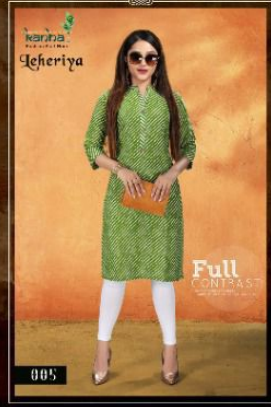

TEXTILE DEAL

**kanna**  
Fashion Start Here  
**Leheriya**

**BALLET-LENGTH**

**008**

**TEXTILE DEAL**

**kanna**  
Fashion Start Here

**Leheriya**

THE  
SPILE  
OVER  
EFF  
ECT

**001**

TEXTILE DEAL

**kanna**  
Fashion Start Here  
**Leheriya**

**FASHION  
DREAM**

**006**

**TEXTILE DEAL**

TEXTILE DEAL

**kanna**  
Fashion Start Here