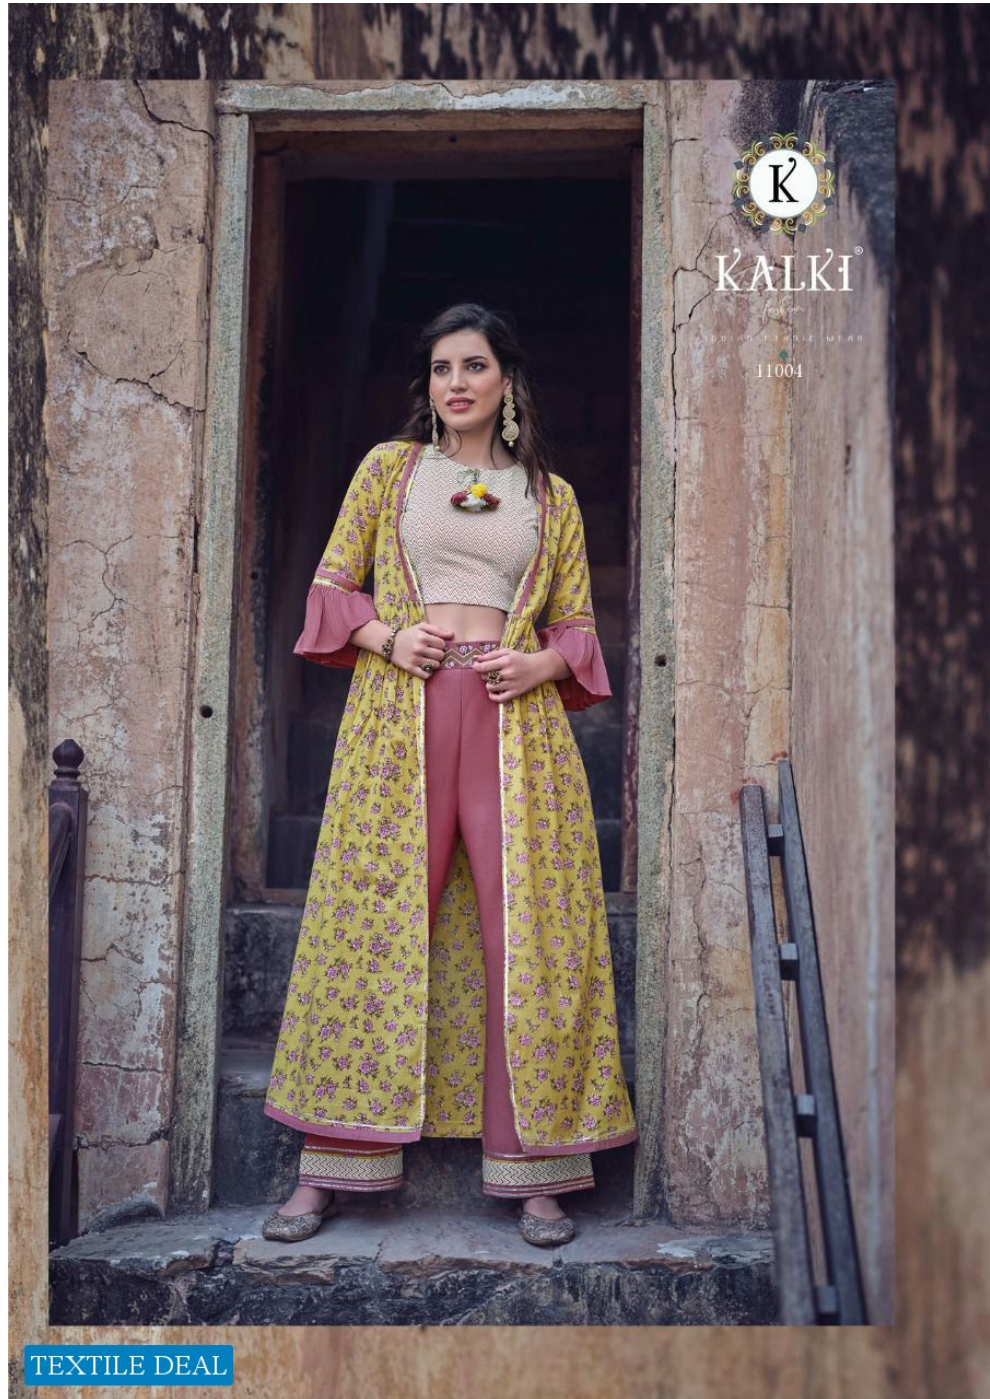

KALKI®

Kalki
A DIVISION OF THE MITHA

11004

TEXTILE DEAL