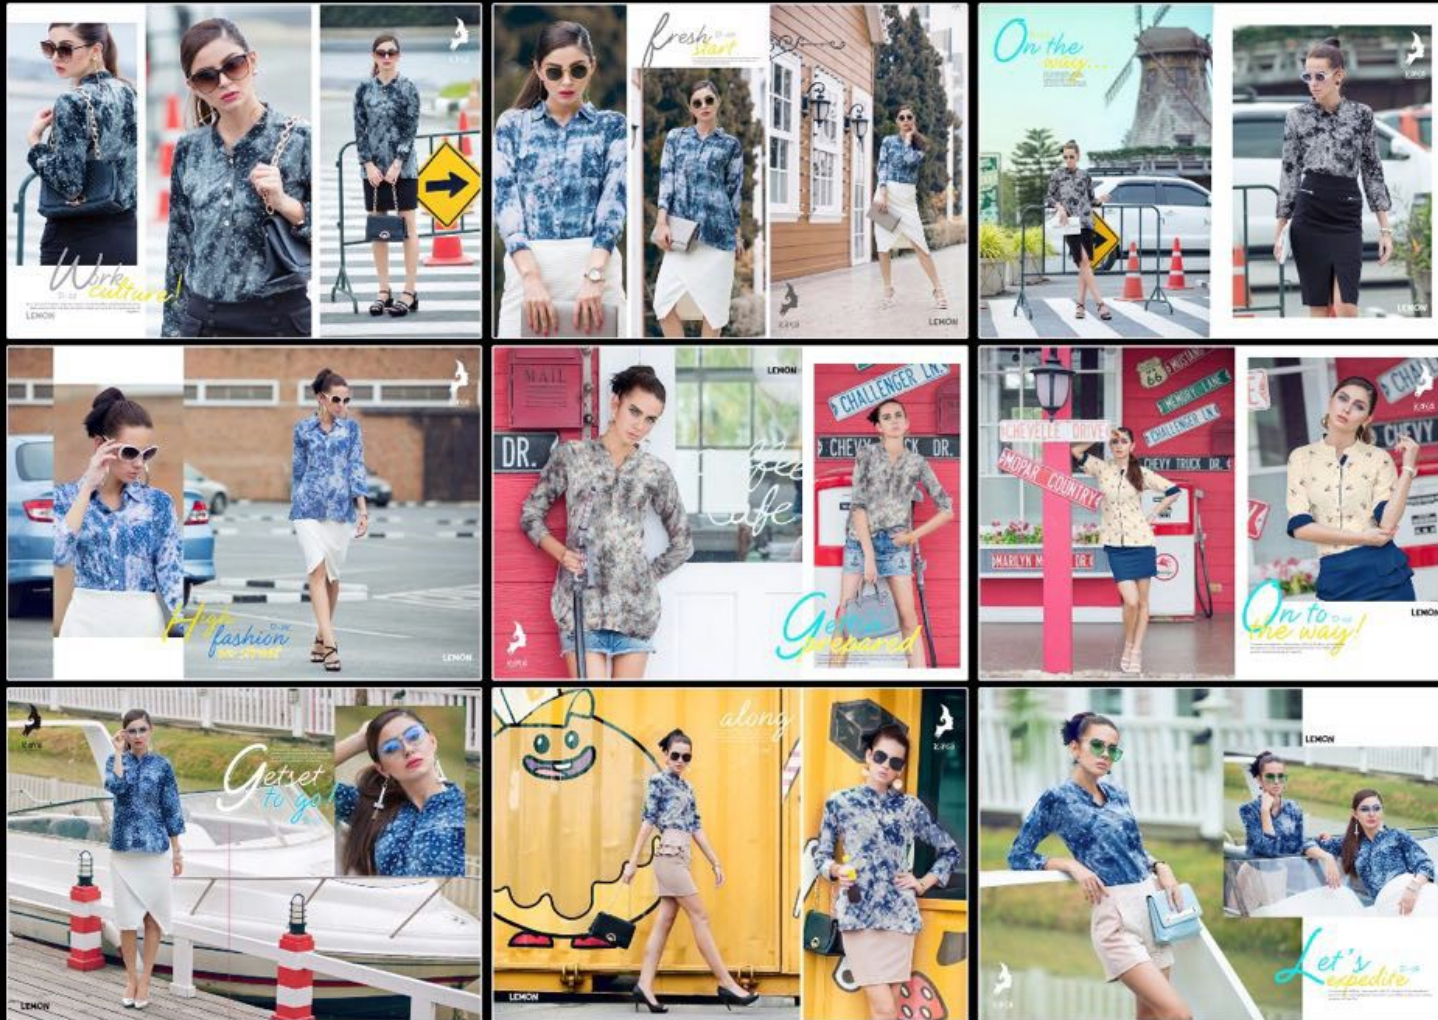

Kaya
A VENTURE OF KALAJI PADA

B E S T

9

D E S I G N

LEMON

a product of KAYA

Don't be into trends. Don't make fashion own you, but you decide what you are, what you want to express by the way you dress and the way you live

TEXTILE DEAL