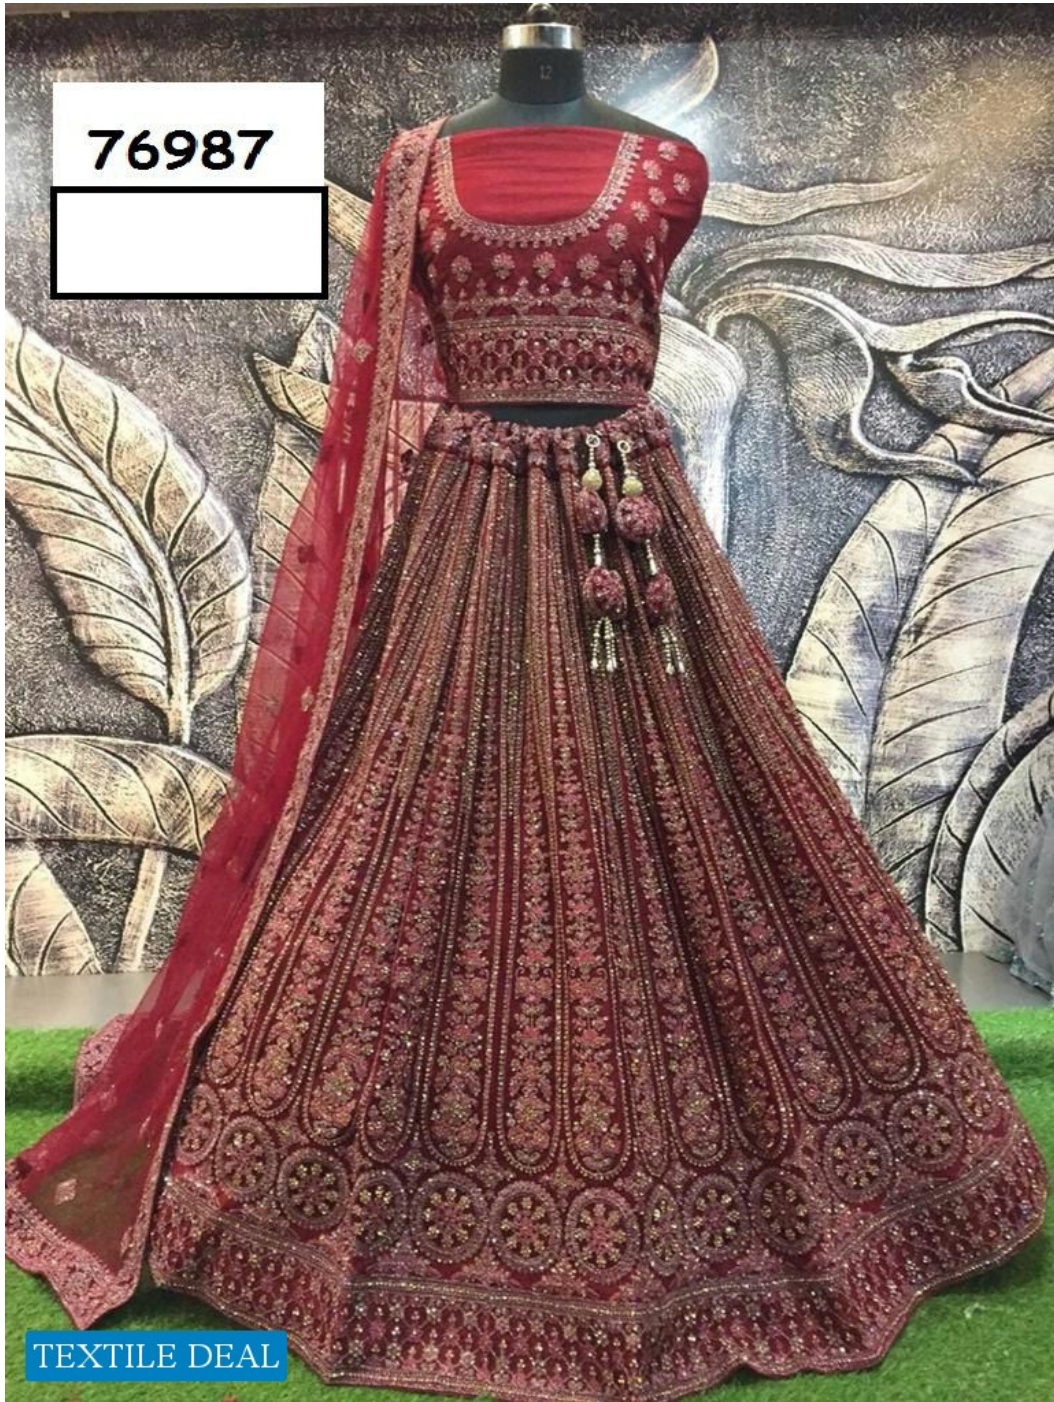

**76953**  
**16 Kali**

TEXTILE DEAL

76937  
Gotta -  
Mirror  
18 kali

TEXTILE DEAL

**77069**  
**16 Kali**  
**Nett**  
**Sequence**

TEXTILE DEAL

76937  
Gotta -  
Mirror  
18 kali

TEXTILE DEAL

76987

TEXTILE DEAL

76953  
16 Kali

TEXTILE DEAL

**77069**  
**16 Kali**  
**Nett**  
**Sequence**

TEXTILE DEAL

76996

NETT