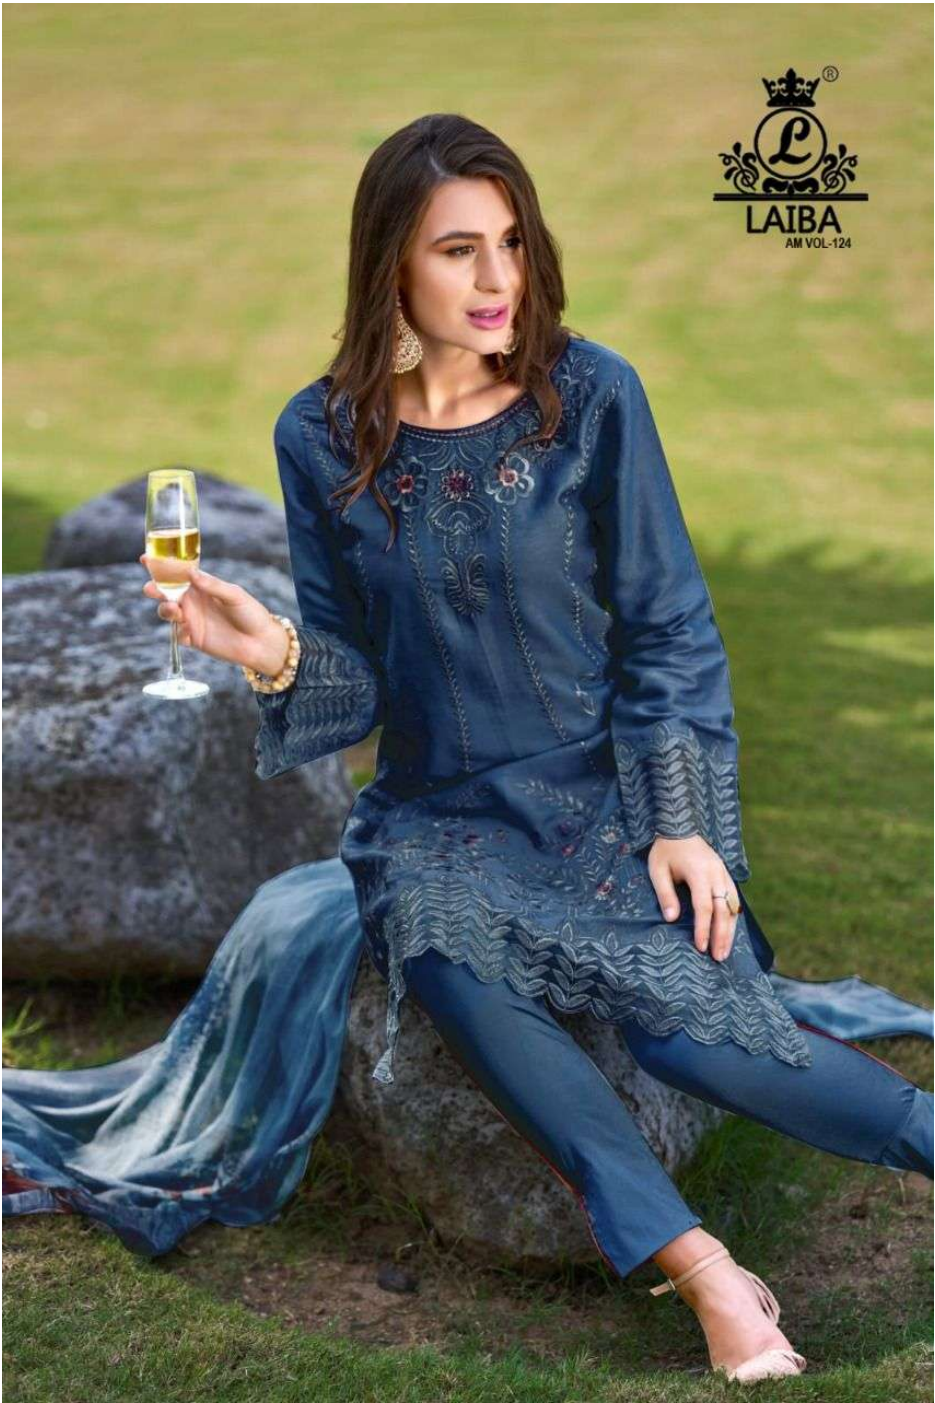

LAIBA
AM VOL-124